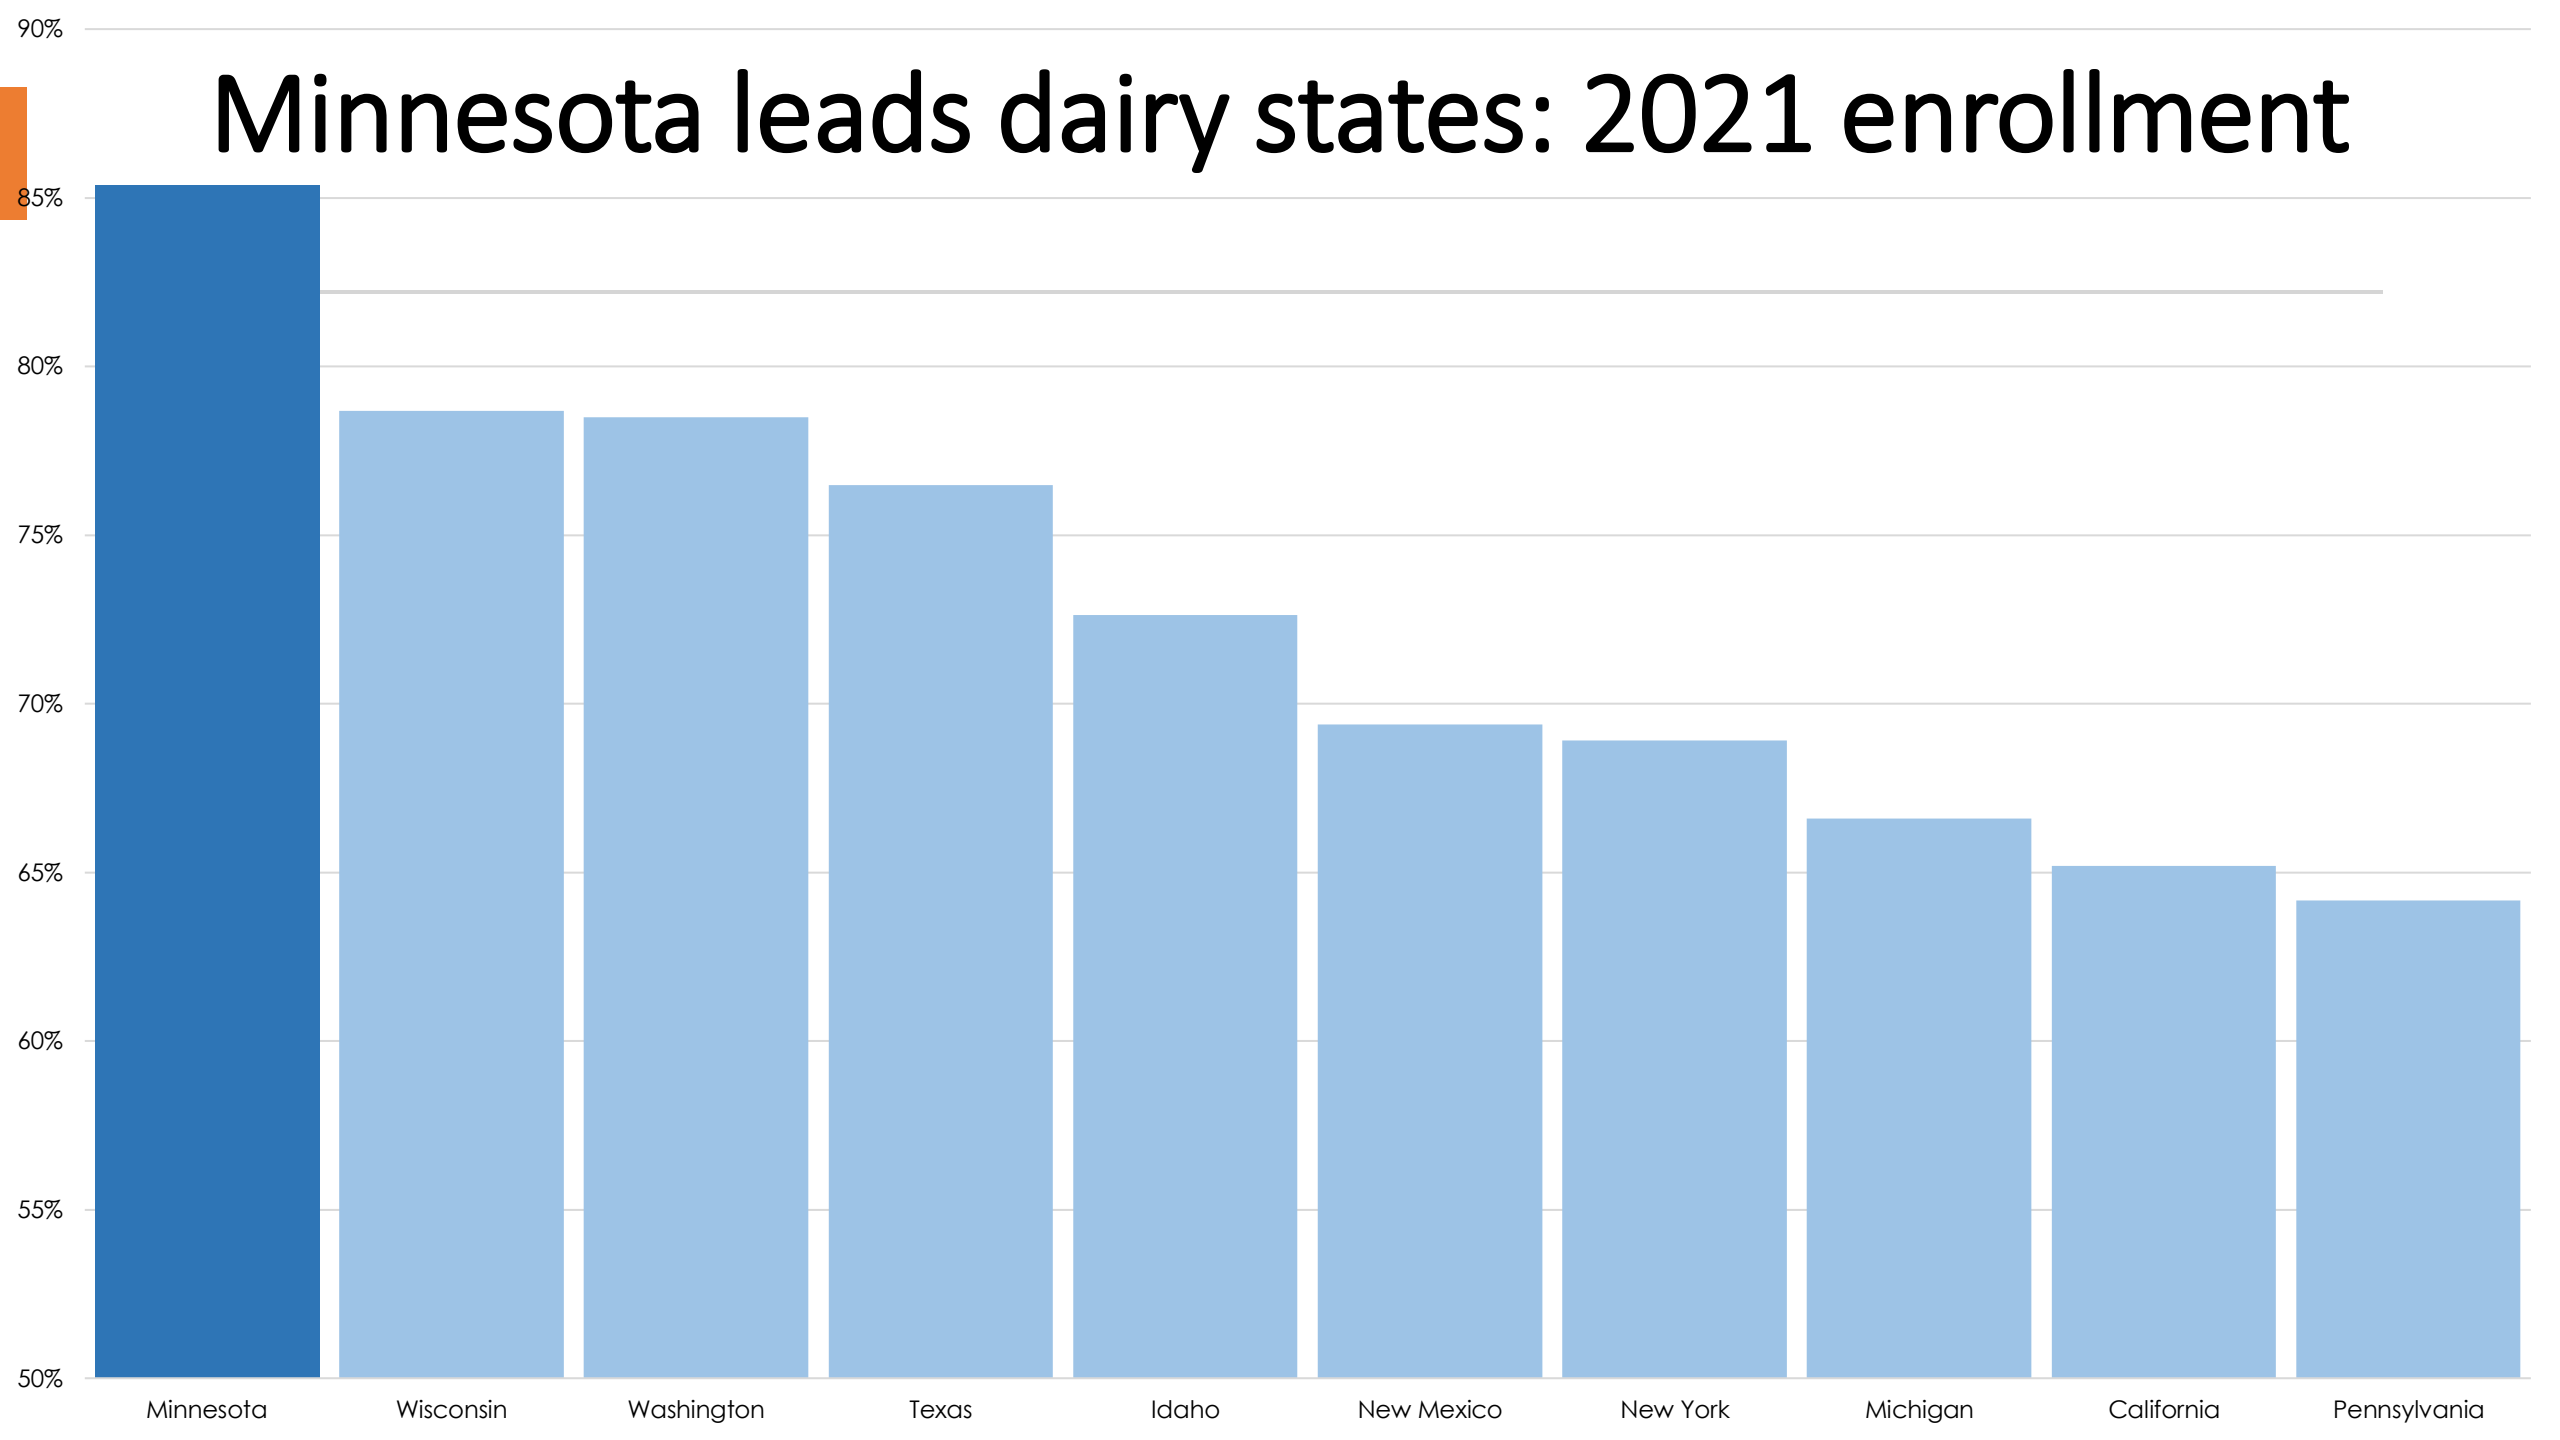

**OPPORTUNITIES
ABOUND**

Minnesota
Milk
Producers Association

Minnesota leads dairy states: 2021 enrollment

Minnesota Milk 2021 State Priorities

- Expand Beginning Farmer Tax Credit to immediate family members
- Border-to-Border Broadband Internet Investments
- Align new NPDES agronomic requirements with Minnesota's seasonal variation

2020 Minnesota Milk Producers of the Year: Spadgenske Dairy

**OPPORTUNITIES
ABOUND**

Minnesota
Milk
Producers Association