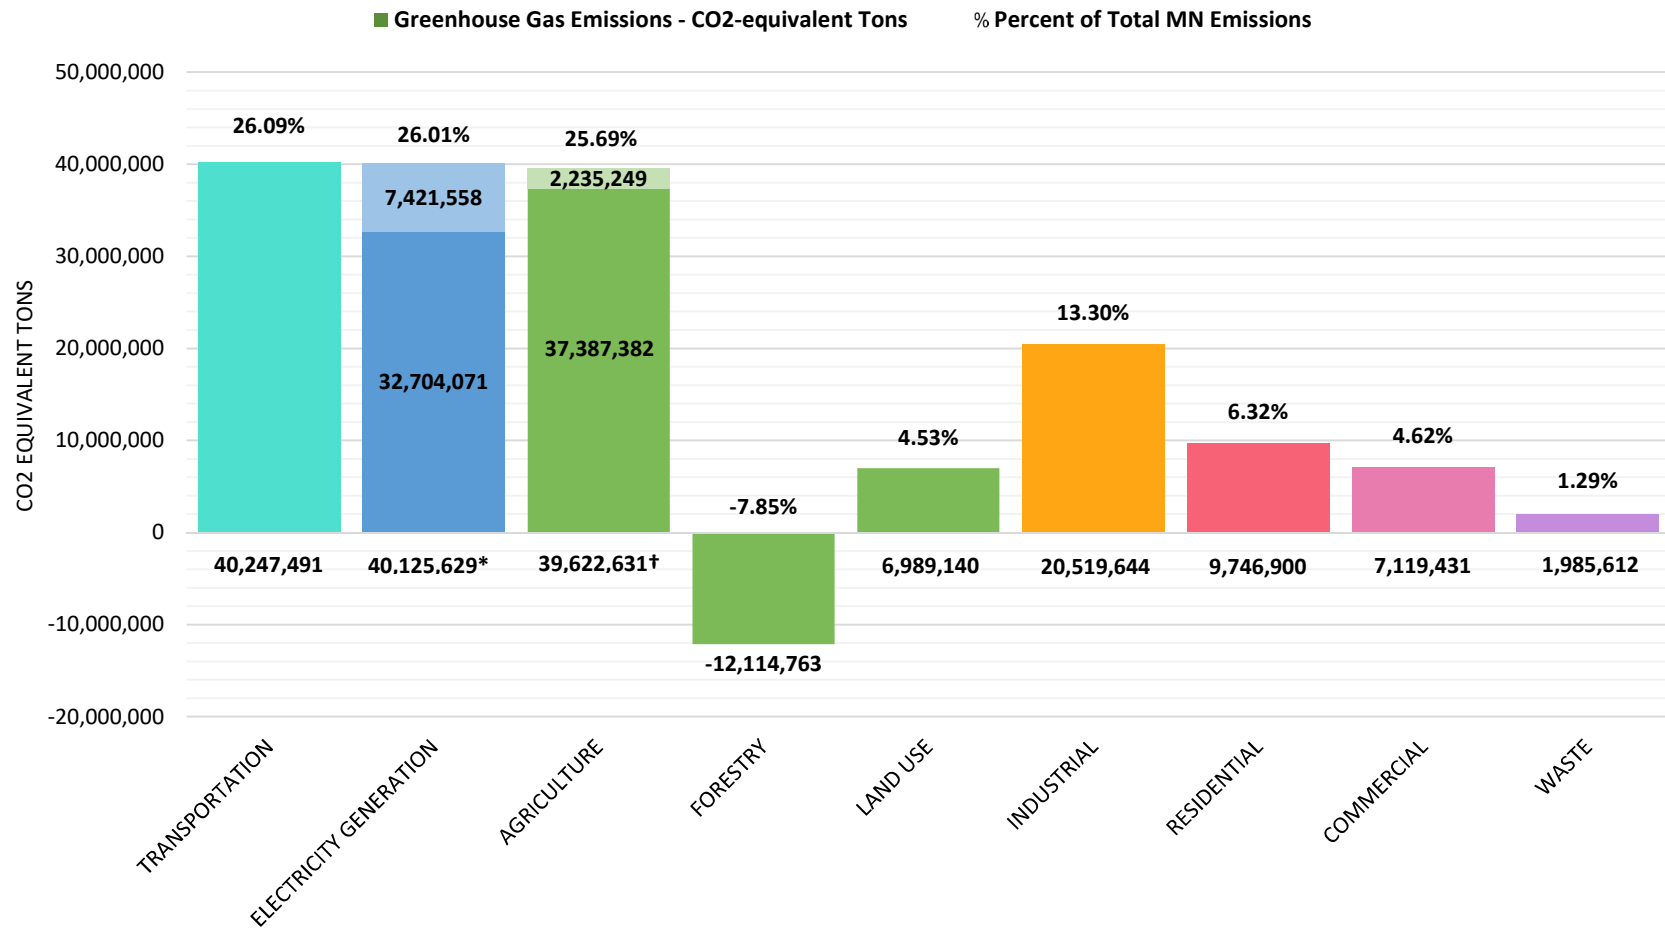

## Greenhouse Gas Emissions in MN by Sector (2016)

\*Dark blue indicates electricity “generated in MN,” light blue indicates “imported.”

†In this column, dark green indicates agriculture emissions, light green indicates agriculture-related emissions from oil and other fossil fuel.