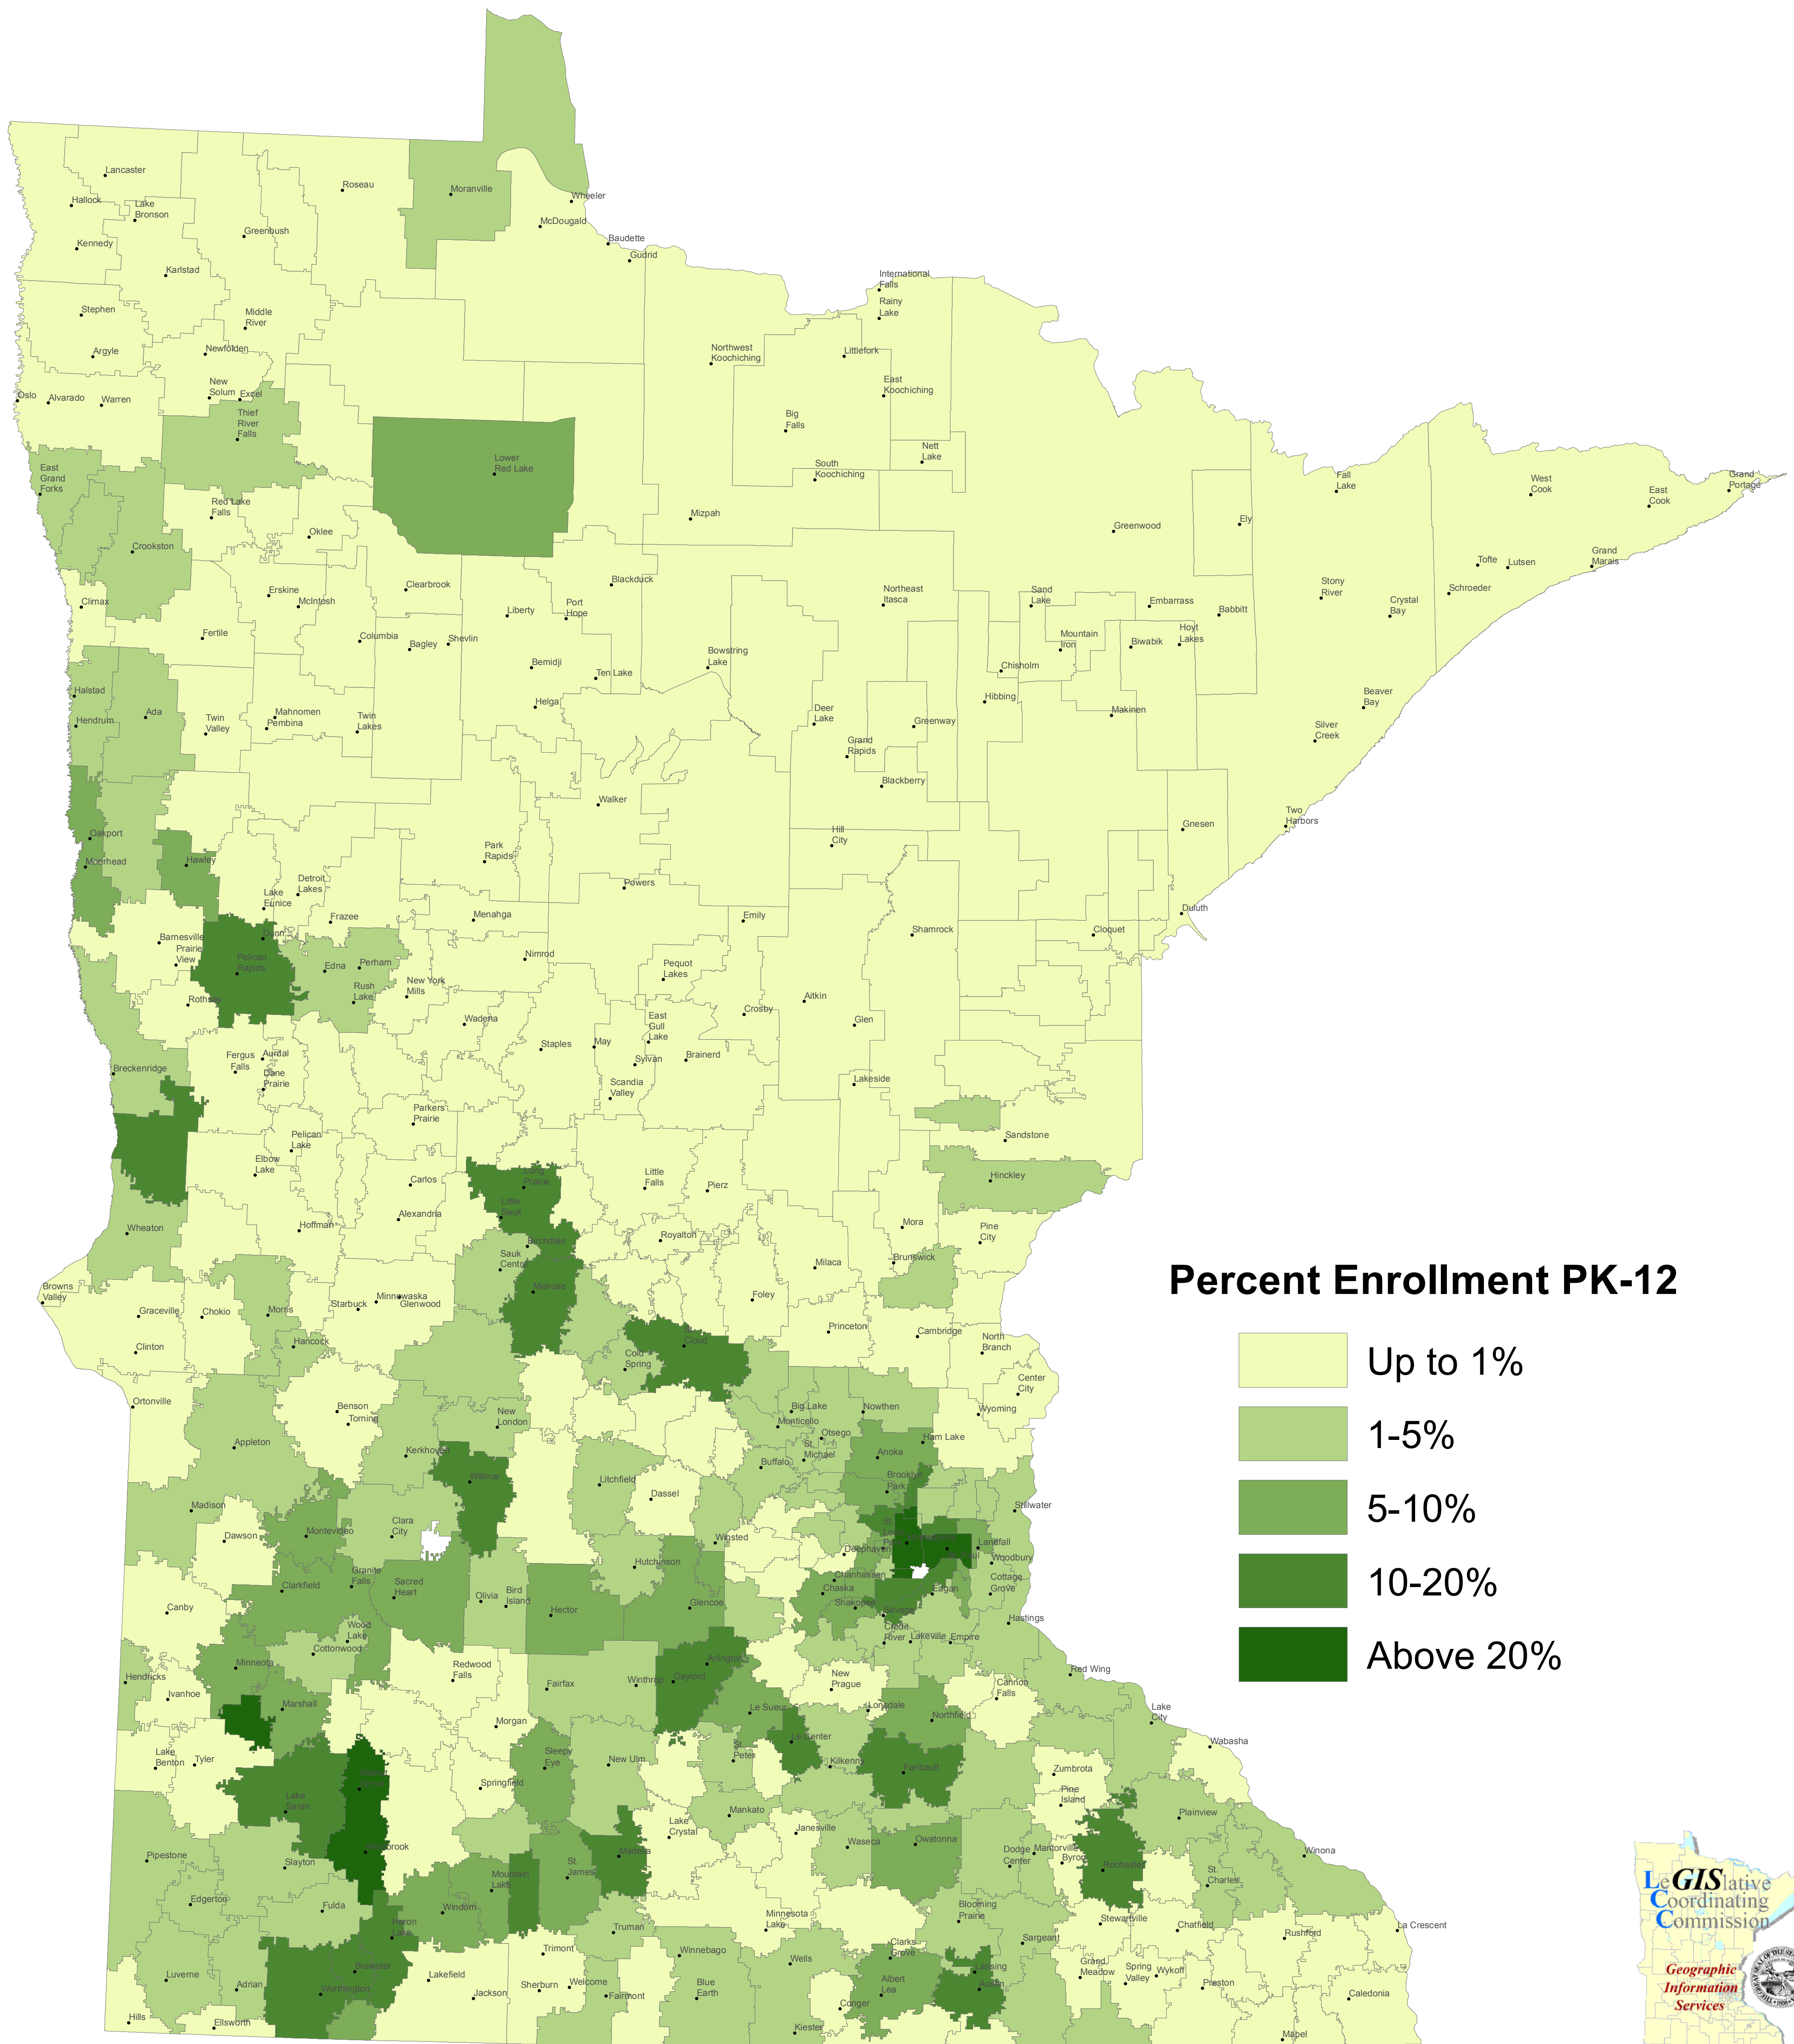

# Limited English Proficiency 2012

Limited English Proficiency data from Minnesota Department of Education - Data Center <http://w20.education.state.mn.us/MDEAnalytics/Data.jsp>  
 Data counts enrollment in Limited English Proficiency Programs for PreK-12 students enrolled in 2005-2006 and 2011-2012 in each district.