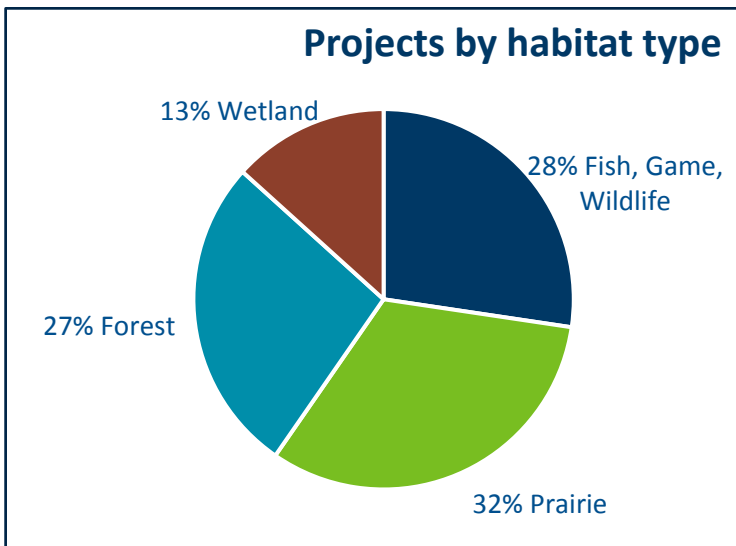

Conservation Partners Legacy Grant Program 2010-2019

Projects by location

- 668 projects funded from 2010-2019
- 200 government and non-profit organizations
- Average project cost \$95,000
- 83 counties have had CPL projects

Projects by land ownership

Projects by habitat type

Projects by activity

Before

After

St. Croix River Association
Arcola Bluffs
165 acre forest restoration

Before

After