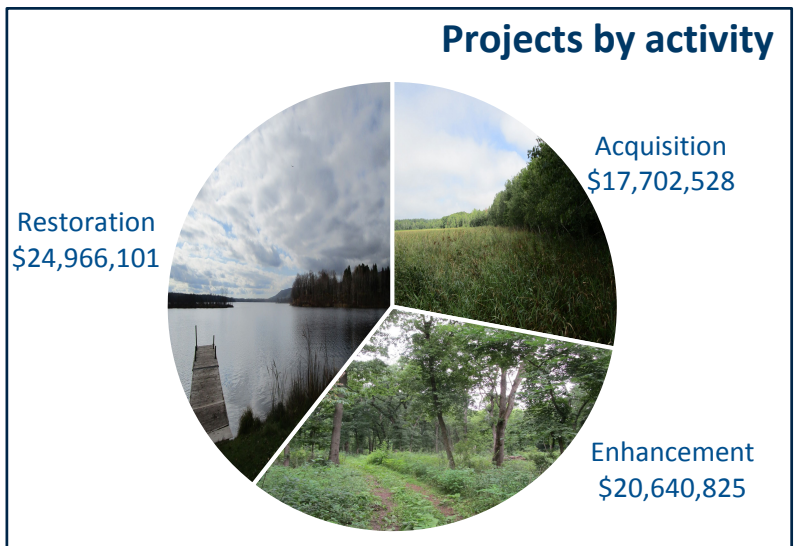

Conservation Partners Legacy Grant Program 2010-2019

Projects by location

- 668 projects funded from 2010-2019
- 200 government and non-profit organizations
- Average project cost \$95,000
- 83 counties have had CPL projects

Projects by land ownership

Projects by habitat type

Projects by activity

Before

After

St. Croix River Association
Arcola Bluffs
165 acre forest restoration

Before

After