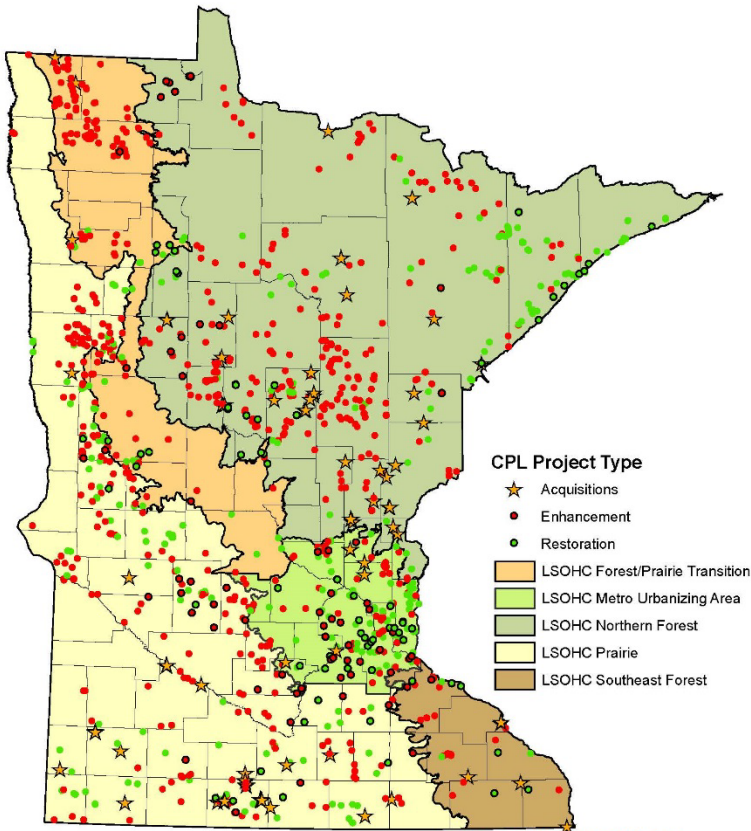

Conservation Partners Legacy Grant Program 2010-2019

Projects by location

- 668 projects funded from 2010-2019
- 200 government and non-profit organizations
- Average project cost \$95,000
- 83 counties have had CPL projects

Projects by land ownership

Projects by habitat type

Projects by activity

Before

After

St. Croix River Association
Arcola Bluffs
165 acre forest restoration

Before

After

Wildlife Forever
Orwell WMA
900 acre prairie enhancement

Before

After

Delta Waterfowl Foundation
Agassiz Cattail Project
4090 acre wetland enhancement