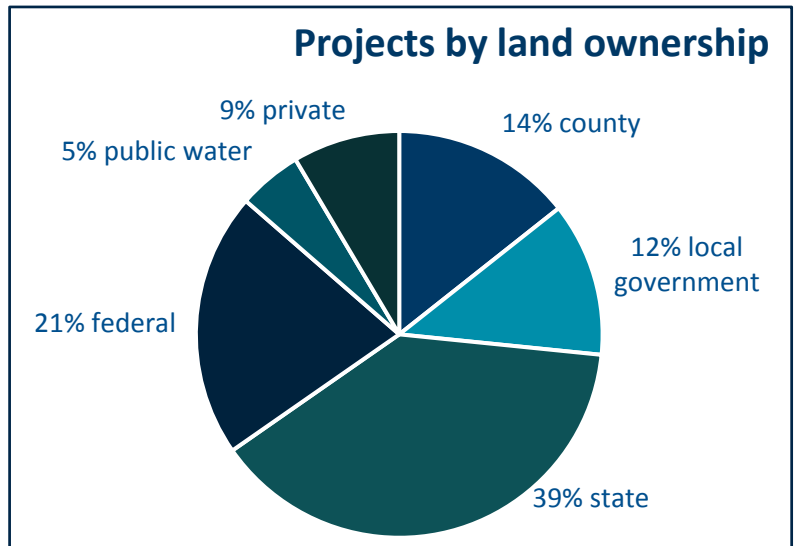

Conservation Partners Legacy Grant Program 2010-2019

Projects by location

- 668 projects funded from 2010-2019
- 200 government and non-profit organizations
- Average project cost \$95,000
- 83 counties have had CPL projects

Projects by land ownership

Projects by habitat type

Projects by activity

Before

After

St. Croix River Association
Arcola Bluffs
165 acre forest restoration

Before

After