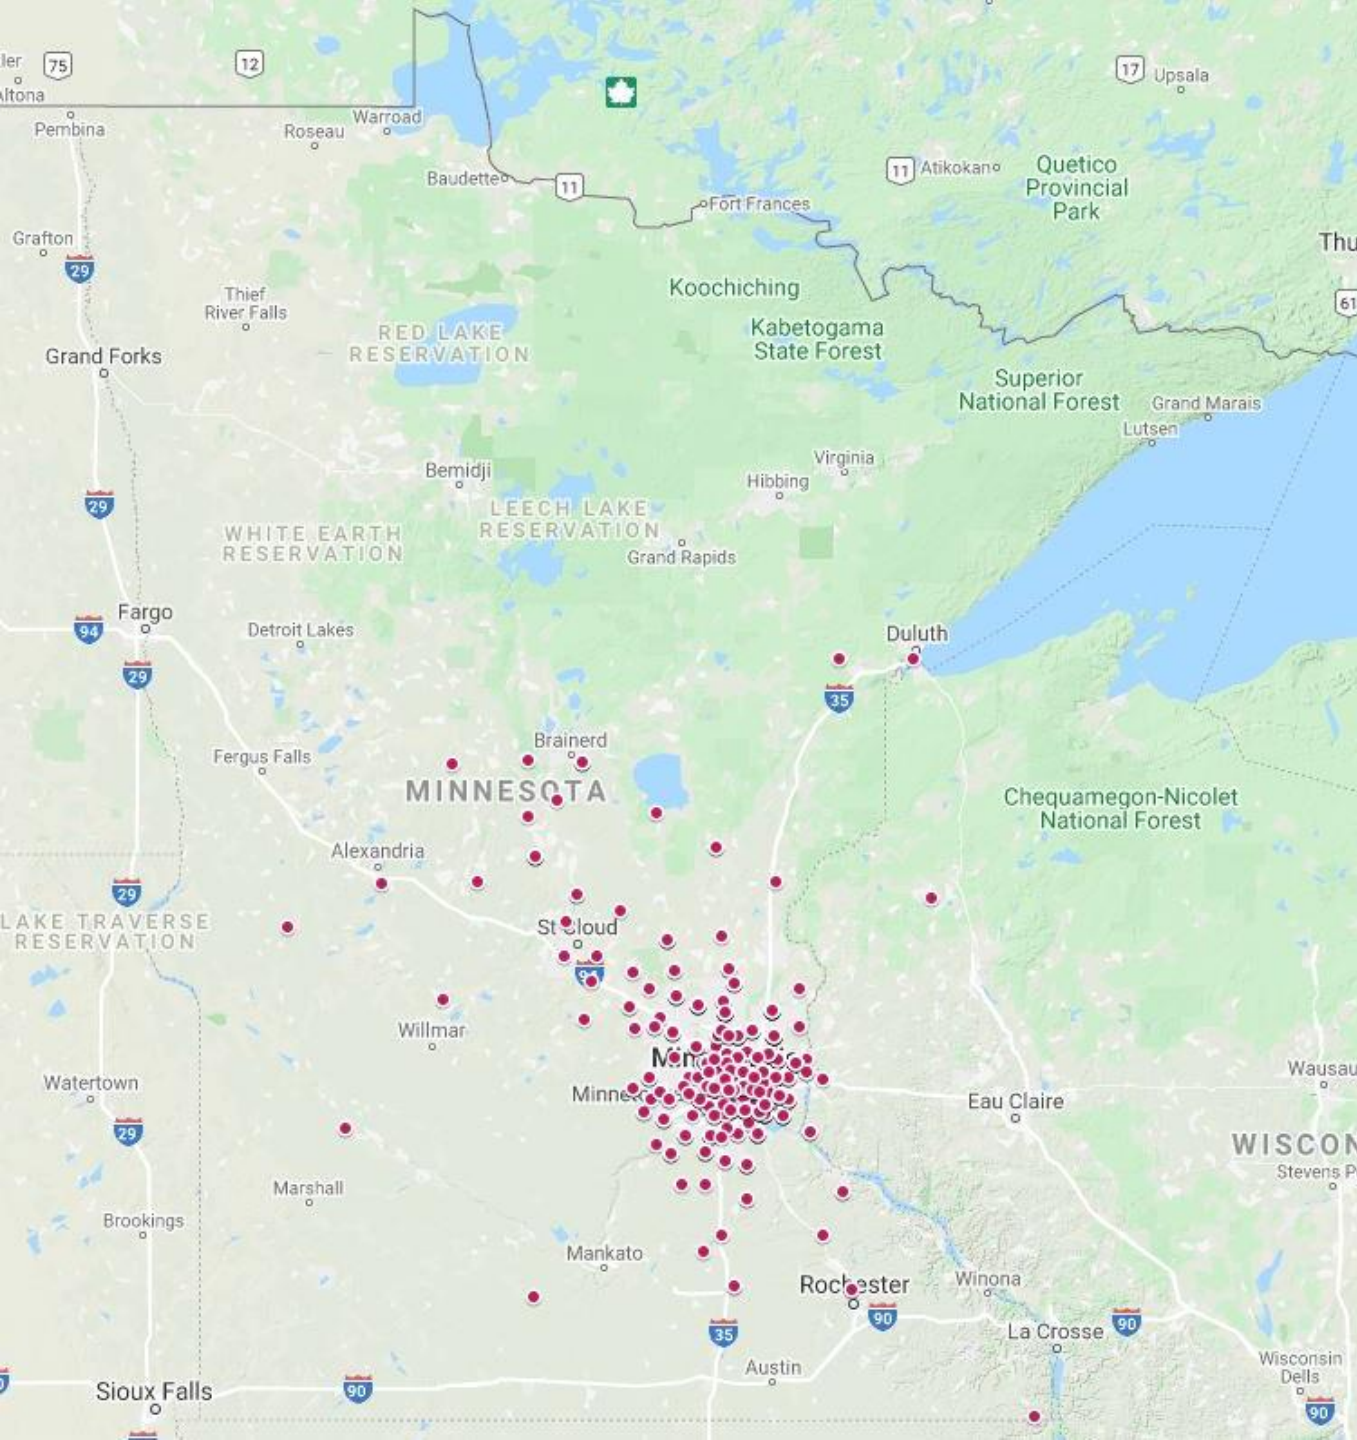

House Environment and Natural Resources Finance Division Committee

Update and Overview on Emerald Ash Borer in Minnesota

February 20, 2020

*Tree Waste from Dutch Elm Diseased Trees at Pigs Eye Circa 1979-1980.
Piles reached 60 feet high.*

January 1989

Current

Owatonna- Oct 2018

500' long x 30' wide x 20' high

FARIBAULT

Minnesota Counties Served by Environmental Wood Supply (EWS)

Zip Codes of Businesses that use EWS

**Tons of Tree Waste Processed into Biomass Fuel
for St. Paul Cogen
Top Counties - 2019**

County	Population **	2019		2018 Tons	5 Year Avg Tons (2015 - 2019)
		Loads of Chips ***	Tons		
Hennepin	1,259,428	3,060	67,320	56,188	54,234
Ramsey *	550,210	2,665	58,626	51,878	49,660
Dakota	425,423	1,881	41,382	29,766	25,810
Washington	259,201	711	15,642	15,048	11,937
Anoka	353,813	407	8,954	3,278	4,840
Crow Wing	64,889	369	8,118	-	1,624
Rice	66,523	299	6,578	2,376	1,069
Wright	136,349	262	5,764	21,362	8,193
Goodhue	46,403	250	5,500	8,580	5,240
Chisago	55,922	197	4,334	1,078	3,322
Isanti	39,966	145	3,190	814	801
Scott	147,381	116	2,552	3,234	3,516
Carver	103,551	85	1,870	7,150	242
Olmsted	156,277	33	726	10,252	6,688
Wabasha	21,645	23	506	1,738	1,558
Total	3,686,981	10,503	231,062	212,742	178,734

Hennepin County Semi-Loads of Wood Chips (2012-2019)

Ramsey County Semi-Loads of Wood Chips (2012-2019)

Washington County Semi-Loads of Wood Chips (2012-2019)

7 County Metro Semi-Loads of Wood Chips (2015-2019)