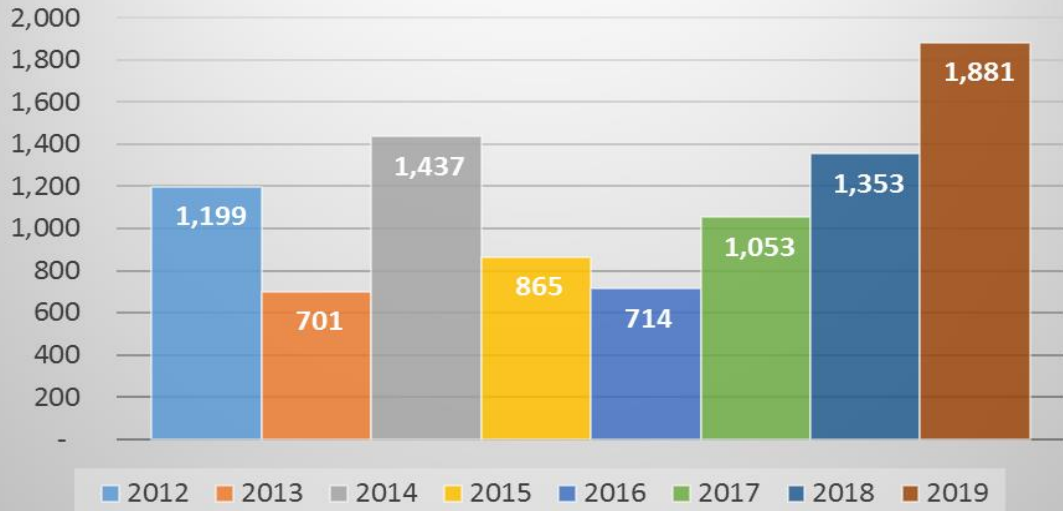

County	Population **	2019		2018 Tons	5 Year Avg Tons (2015 - 2019)
		Loads of Chips ***	Tons		
Hennepin	1,259,428	3,060	67,320	56,188	54,234
Ramsey *	550,210	2,665	58,626	51,878	49,660
Dakota	425,423	1,881	41,382	29,766	25,810
Washington	259,201	711	15,642	15,048	11,937
Anoka	353,813	407	8,954	3,278	4,840
Crow Wing	64,889	369	8,118	-	1,624
Rice	66,523	299	6,578	2,376	1,069
Wright	136,349	262	5,764	21,362	8,193
Goodhue	46,403	250	5,500	8,580	5,240
Chisago	55,922	197	4,334	1,078	3,322
Isanti	39,966	145	3,190	814	801
Scott	147,381	116	2,552	3,234	3,516
Carver	103,551	85	1,870	7,150	242
Olmsted	156,277	33	726	10,252	6,688
Wabasha	21,645	23	506	1,738	1,558
Total	3,686,981	10,503	231,062	212,742	178,734

* Includes brush and logs dropped off at Pigs Eye Wood Yard: approximately 25,000 tons in 2019

** Minnesota's 2018 population 5,611,179

*** 22 ton Semi-Truck Loads

Dakota County Semi-Loads of Wood Chips (2012-2019)