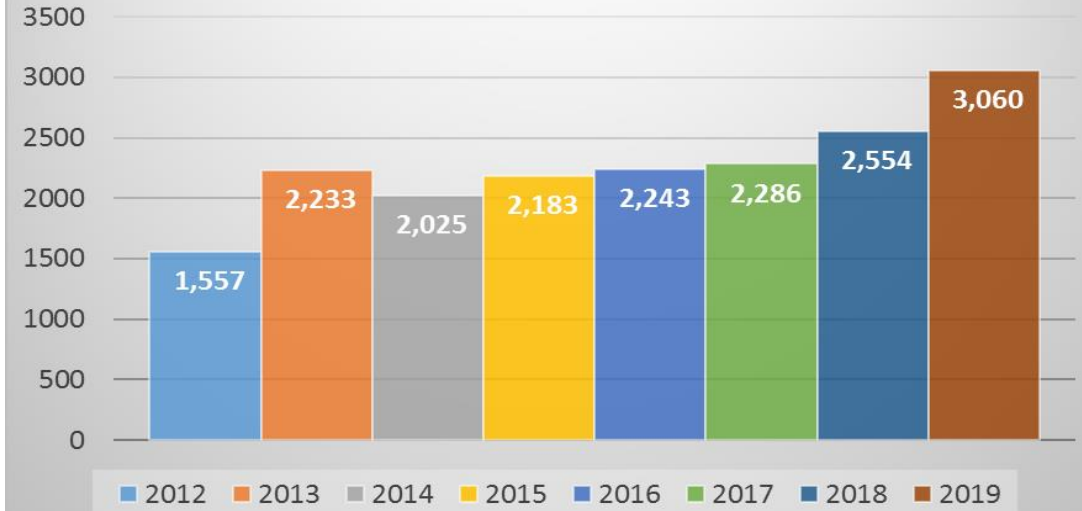

Hennepin County Semi-Loads of Wood Chips (2012-2019)