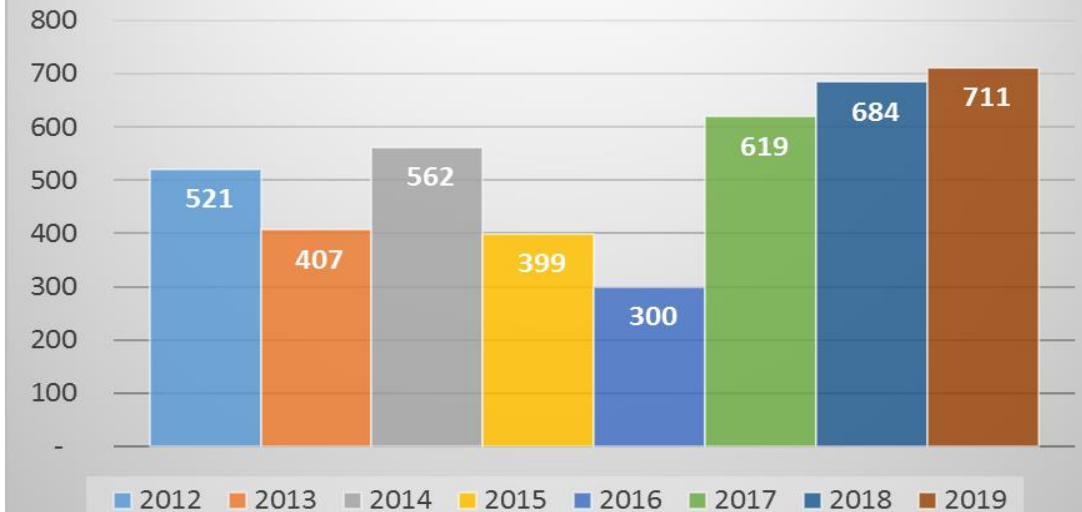

Washington County Semi-Loads of Wood Chips (2012-2019)