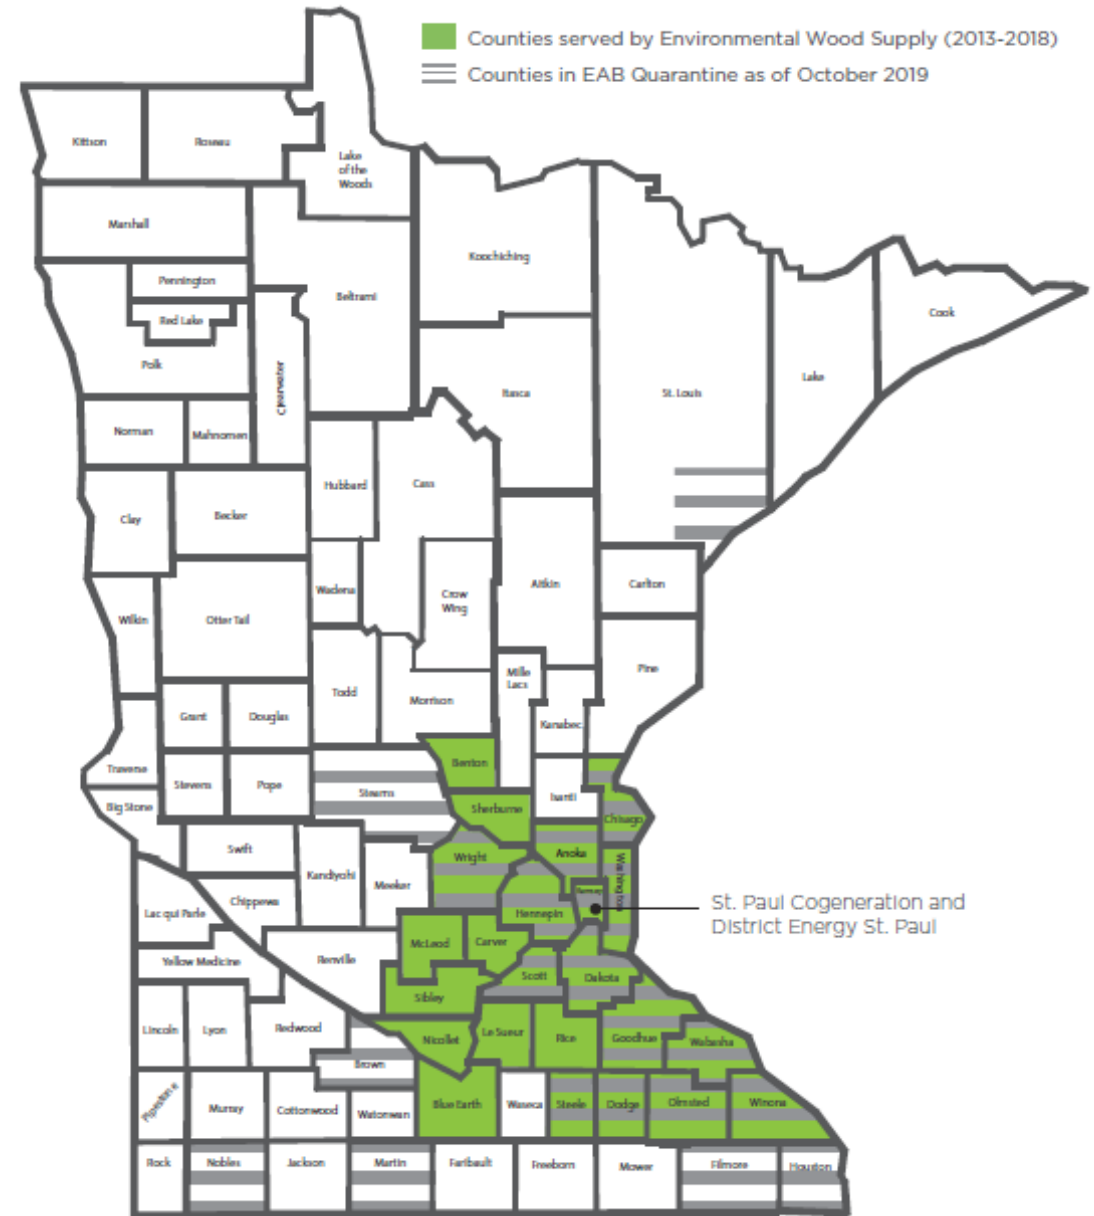

House Environment and Natural Resources Finance Division Committee

Update and Overview on Emerald Ash Borer in Minnesota

February 20, 2020

*Tree Waste from Dutch Elm Diseased Trees at Pigs Eye Circa 1979-1980.
Piles reached 60 feet high.*

January 1989

Current

Owatonna- Oct 2018

500' long x 30' wide x 20' high

FARIBAULT

Minnesota Counties Served by Environmental Wood Supply (EWS)

Zip Codes of Businesses that use EWS

**Tons of Tree Waste Processed into Biomass Fuel
for St. Paul Cogen
Top Counties - 2019**

County	Population **	2019		2018 Tons	5 Year Avg Tons (2015 - 2019)
		Loads of Chips ***	Tons		
Hennepin	1,259,428	3,060	67,320	56,188	54,234
Ramsey *	550,210	2,665	58,626	51,878	49,660
Dakota	425,423	1,881	41,382	29,766	25,810
Washington	259,201	711	15,642	15,048	11,937
Anoka	353,813	407	8,954	3,278	4,840
Crow Wing	64,889	369	8,118	-	1,624
Rice	66,523	299	6,578	2,376	1,069
Wright	136,349	262	5,764	21,362	8,193
Goodhue	46,403	250	5,500	8,580	5,240
Chisago	55,922	197	4,334	1,078	3,322
Isanti	39,966	145	3,190	814	801
Scott	147,381	116	2,552	3,234	3,516
Carver	103,551	85	1,870	7,150	242
Olmsted	156,277	33	726	10,252	6,688
Wabasha	21,645	23	506	1,738	1,558
Total	3,686,981	10,503	231,062	212,742	178,734

Hennepin County Semi-Loads of Wood Chips (2012-2019)

Ramsey County Semi-Loads of Wood Chips (2012-2019)

Washington County Semi-Loads of Wood Chips (2012-2019)

7 County Metro Semi-Loads of Wood Chips (2015-2019)