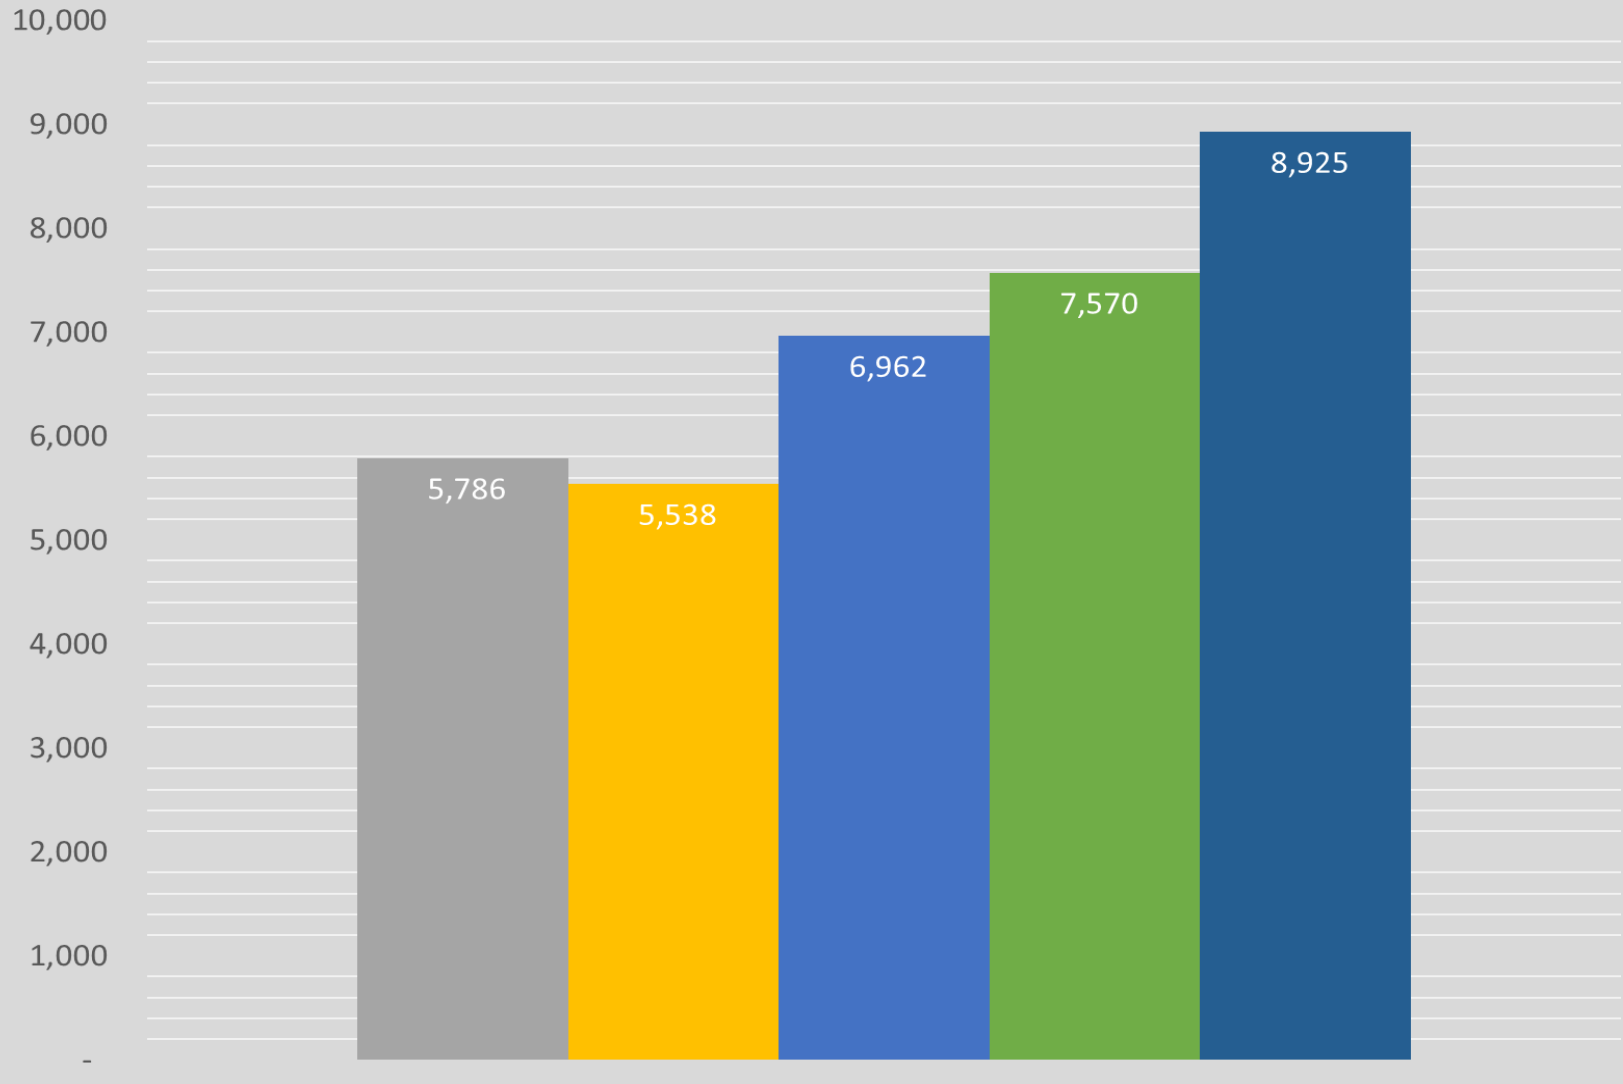

County	Population **	2019		2018 Tons	5 Year Avg Tons (2015 - 2019)
		Loads of Chips ***	Tons		
Hennepin	1,259,428	3,060	67,320	56,188	54,234
Ramsey *	550,210	2,665	58,626	51,878	49,660
Dakota	425,423	1,881	41,382	29,766	25,810
Washington	259,201	711	15,642	15,048	11,937
Anoka	353,813	407	8,954	3,278	4,840
Crow Wing	64,889	369	8,118	-	1,624
Rice	66,523	299	6,578	2,376	1,069
Wright	136,349	262	5,764	21,362	8,193
Goodhue	46,403	250	5,500	8,580	5,240
Chisago	55,922	197	4,334	1,078	3,322
Isanti	39,966	145	3,190	814	801
Scott	147,381	116	2,552	3,234	3,516
Carver	103,551	85	1,870	7,150	242
Olmsted	156,277	33	726	10,252	6,688
Wabasha	21,645	23	506	1,738	1,558
Total	3,686,981	10,503	231,062	212,742	178,734

* Includes brush and logs dropped off at Pigs Eye Wood Yard: approximately 25,000 tons in 2019

** Minnesota's 2018 population 5,611,179

*** 22 ton Semi-Truck Loads

Dakota County Semi-Loads of Wood Chips (2012-2019)

Hennepin County Semi-Loads of Wood Chips (2012-2019)

Ramsey County Semi-Loads of Wood Chips (2012-2019)

Washington County Semi-Loads of Wood Chips (2012-2019)

7 County Metro Semi-Loads of Wood Chips (2015-2019)

■ 2015 ■ 2016 ■ 2017 ■ 2018 ■ 2019

Discussion