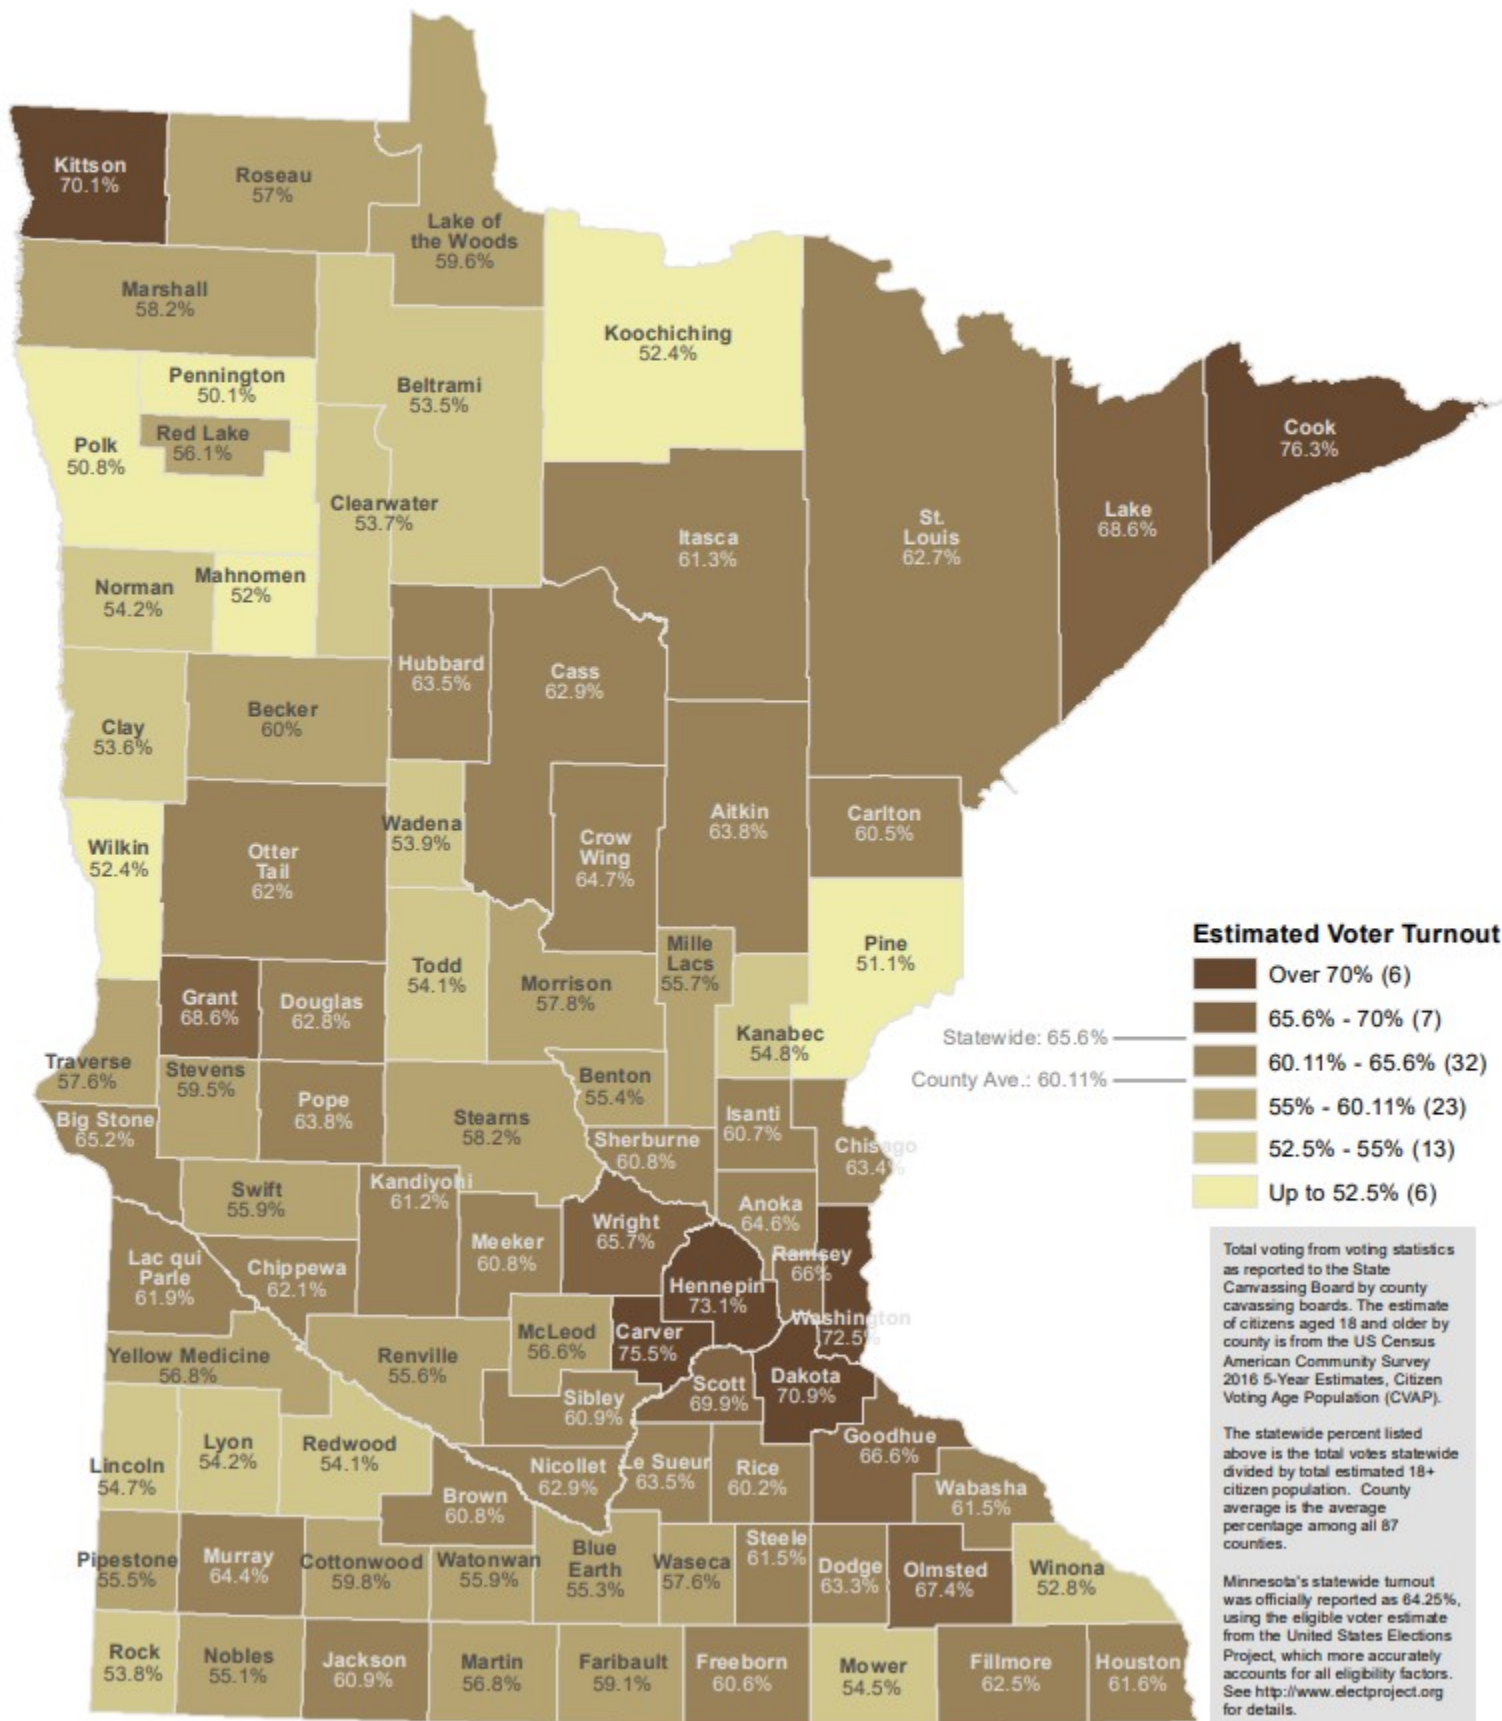

# 2018 General Election Turnout

Total voting as percent of 18+ citizens

**Estimated Voter Turnout**

- Over 70% (6)
- 65.6% - 70% (7)
- 60.11% - 65.6% (32)
- 55% - 60.11% (23)
- 52.5% - 55% (13)
- Up to 52.5% (6)

Statewide: 65.6%  
County Ave.: 60.11%

Total voting from voting statistics as reported to the State Canvassing Board by county canvassing boards. The estimate of citizens aged 18 and older by county is from the US Census American Community Survey 2016 5-Year Estimates, Citizen Voting Age Population (CVAP).

The statewide percent listed above is the total votes statewide divided by total estimated 18+ citizen population. County average is the average percentage among all 87 counties.

Minnesota's statewide turnout was officially reported as 64.25%, using the eligible voter estimate from the United States Elections Project, which more accurately accounts for all eligibility factors. See <http://www.electproject.org> for details.