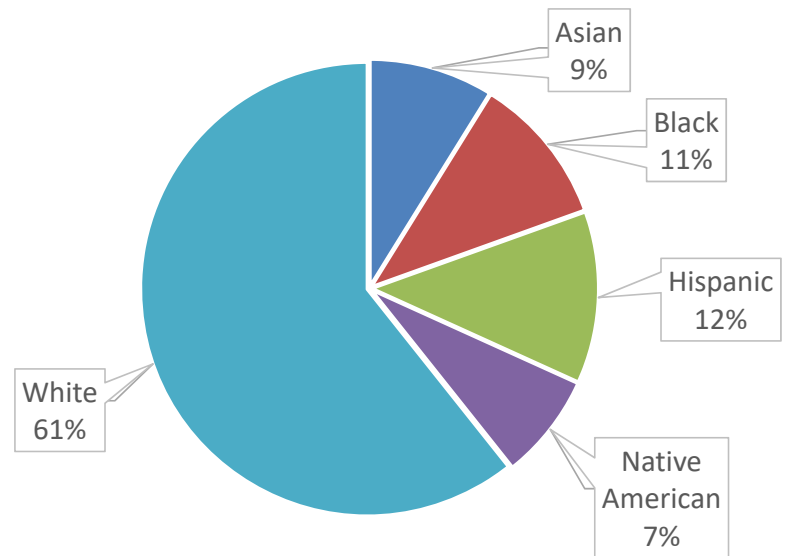

– American Academy of Pediatrics

**HANDS-ON
EXPERIENCES**

Open-ended
and
child-directed

All Play Access: 40,000+ Visitors per Year

All Play Attendance and Partner Organizations

All Play Attendance Diversity