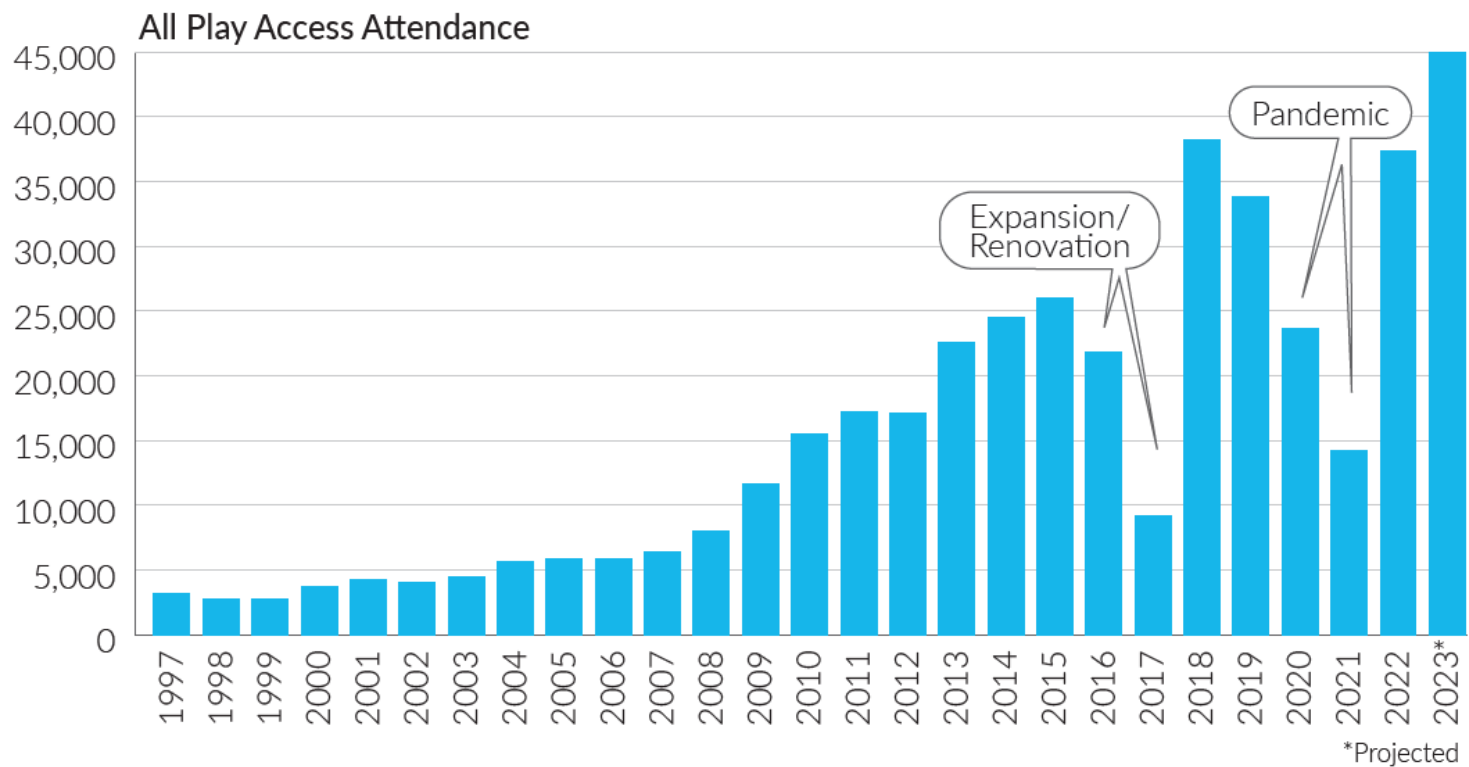

House Education Finance Committee

March 9, 2023

Serving 400,000+ Visitors Each Year

Attendance by county, July 2021 - June 2022

Sparking Children's Learning through Play

“The importance of playful learning for children cannot be overemphasized. Play is fundamentally important for learning 21st century skills.”

– American Academy of Pediatrics

**HANDS-ON
EXPERIENCES**

Open-ended
and
child-directed

All Play Access: 40,000+ Visitors per Year

All Play Attendance and Partner Organizations

All Play Attendance Diversity

“Wow! What an amazing experience. My 3-year-old had so much fun. I was so impressed by all the thought and care that went into creating each of the exhibits. What a gift to Minnesota! We will definitely be back to visit.”

1,000% Growth in Access Program Visits

2023 Request: \$500,000 Annually

Annual Museum Expenses by Type of Visitor

Thank You