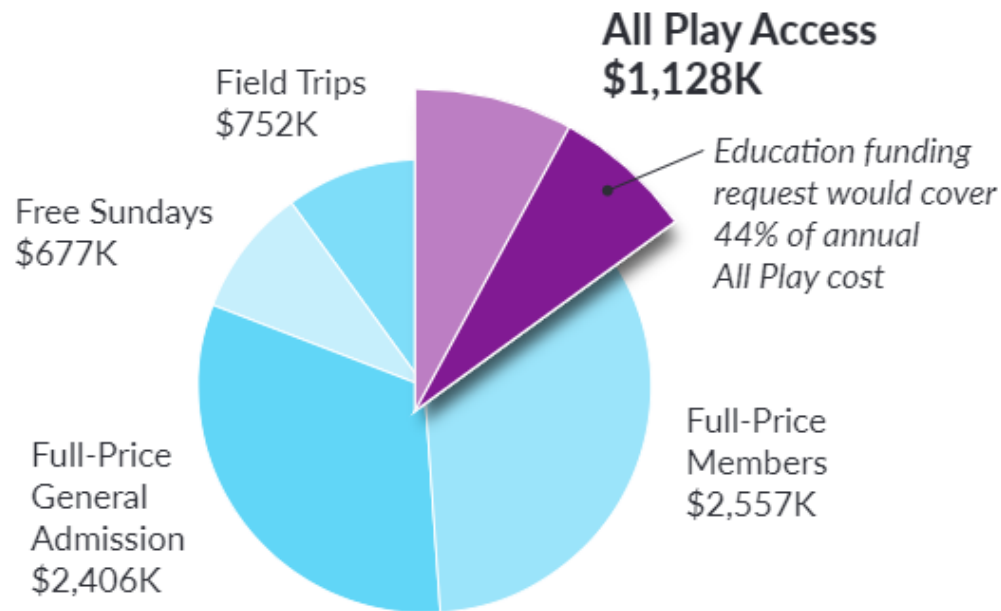

“Wow! What an amazing experience. My 3-year-old had so much fun. I was so impressed by all the thought and care that went into creating each of the exhibits. What a gift to Minnesota! We will definitely be back to visit.”

1,000% Growth in Access Program Visits

2023 Request: \$500,000 Annually

Annual Museum Expenses by Type of Visitor

Thank You