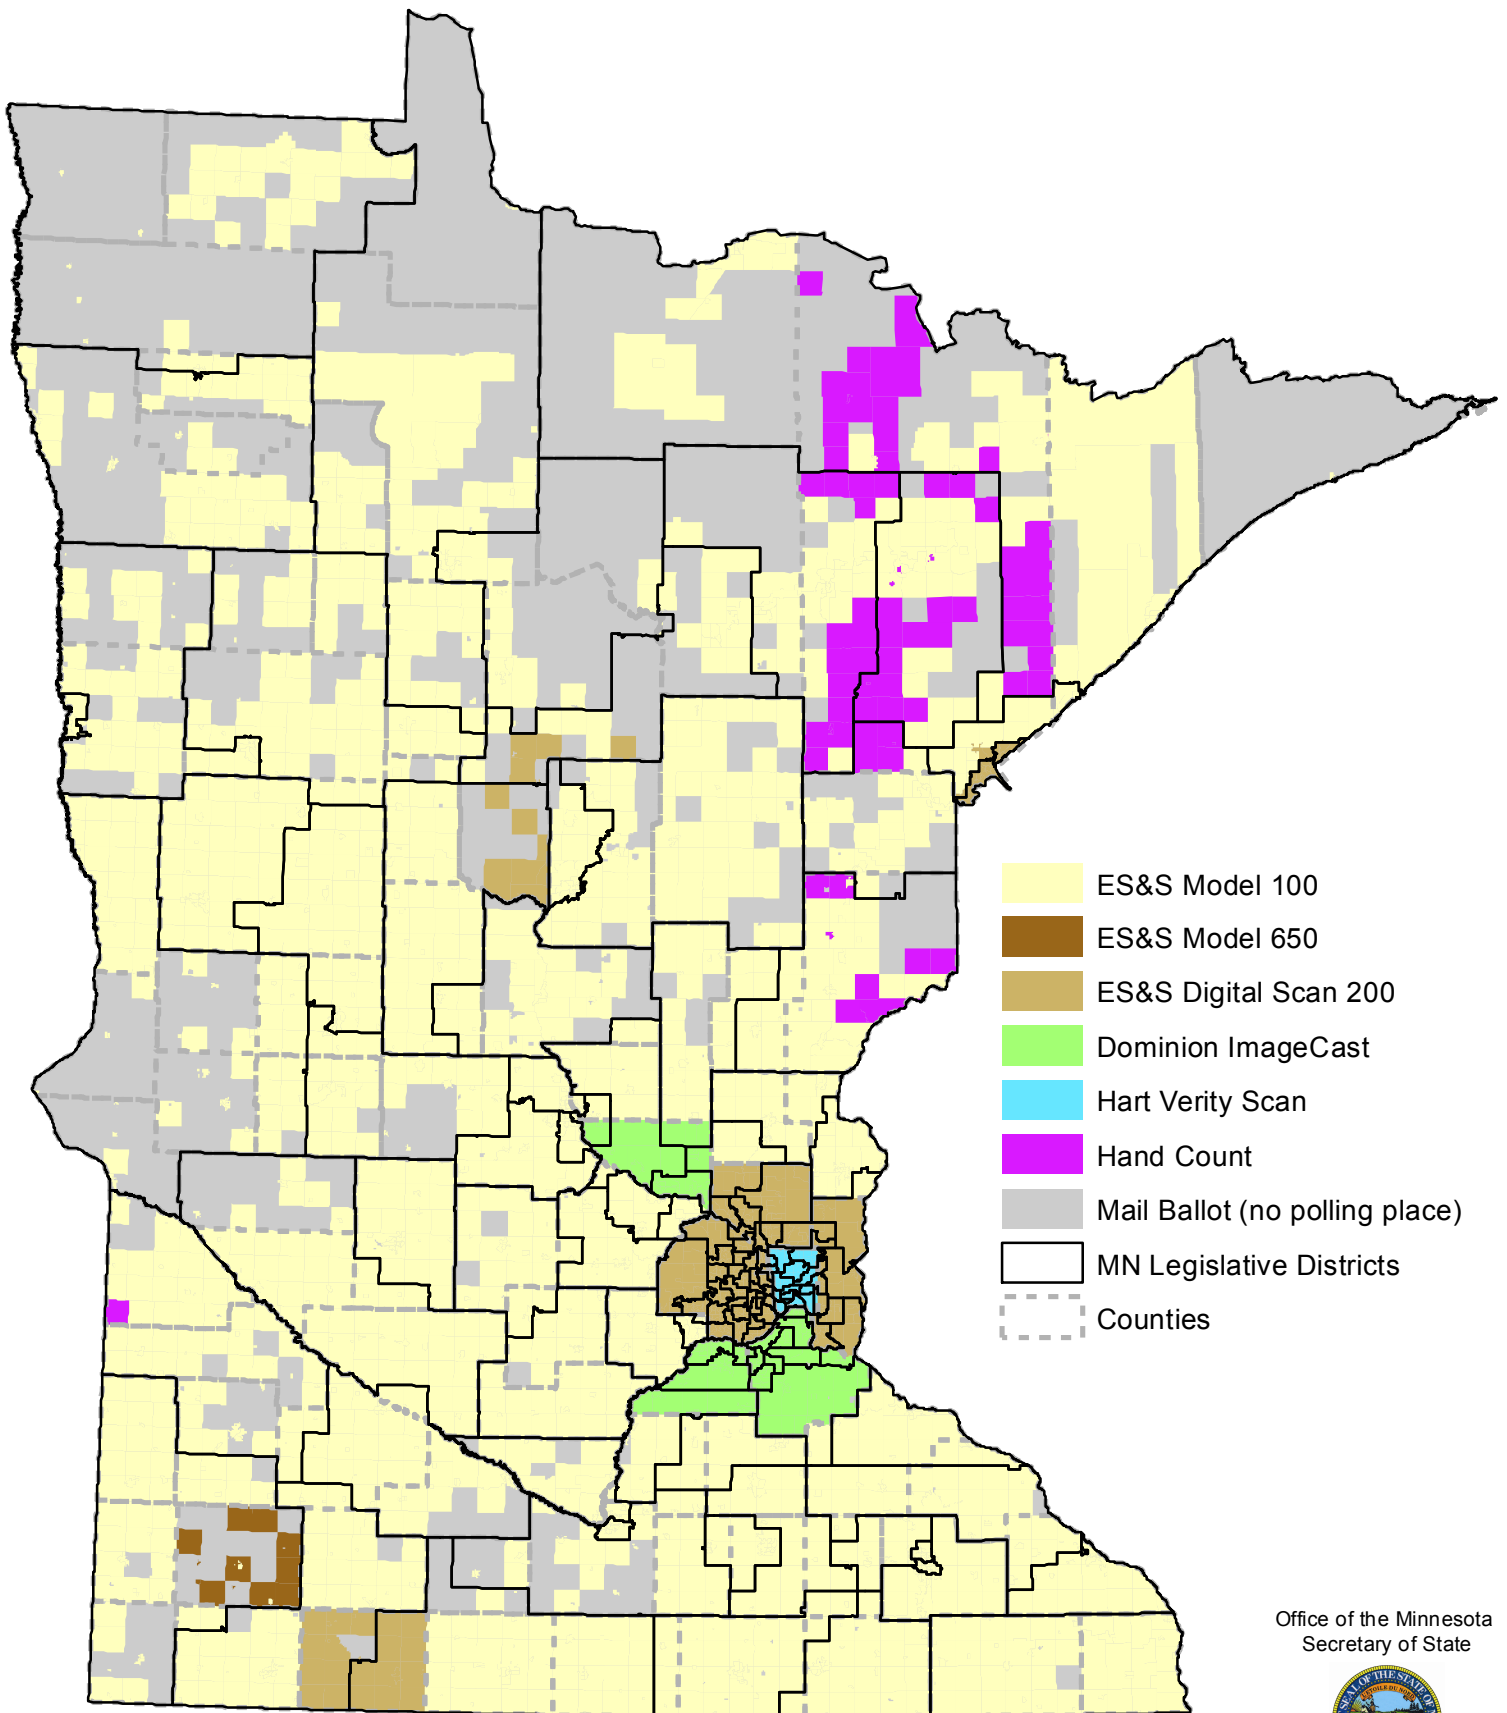

Tabulation Equipment Used in Polling Places

2016 General Election

Office of the Minnesota
Secretary of State

Elections Division
February 2017

Information on Tabulation Equipment Used in Minnesota

ES&S Model 100

Years in Use: Most jurisdictions purchased the ES&S Model 100 in 2005 or 2006.

Color on the Map: 

Dominion Image Cast

Years in Use: This equipment was first certified for use in 2016.

Color on the Map: 

ES&S Model 650

Years in Use: This is a central county tabulator.

Color on the Map: 

Hart Verity Scan

Years in Use: This equipment was first certified for use in 2015.

Color on the Map: 

ES&S Digital Scan 200

Years in Use: This equipment was first certified for use in 2014.

Color on the Map: 