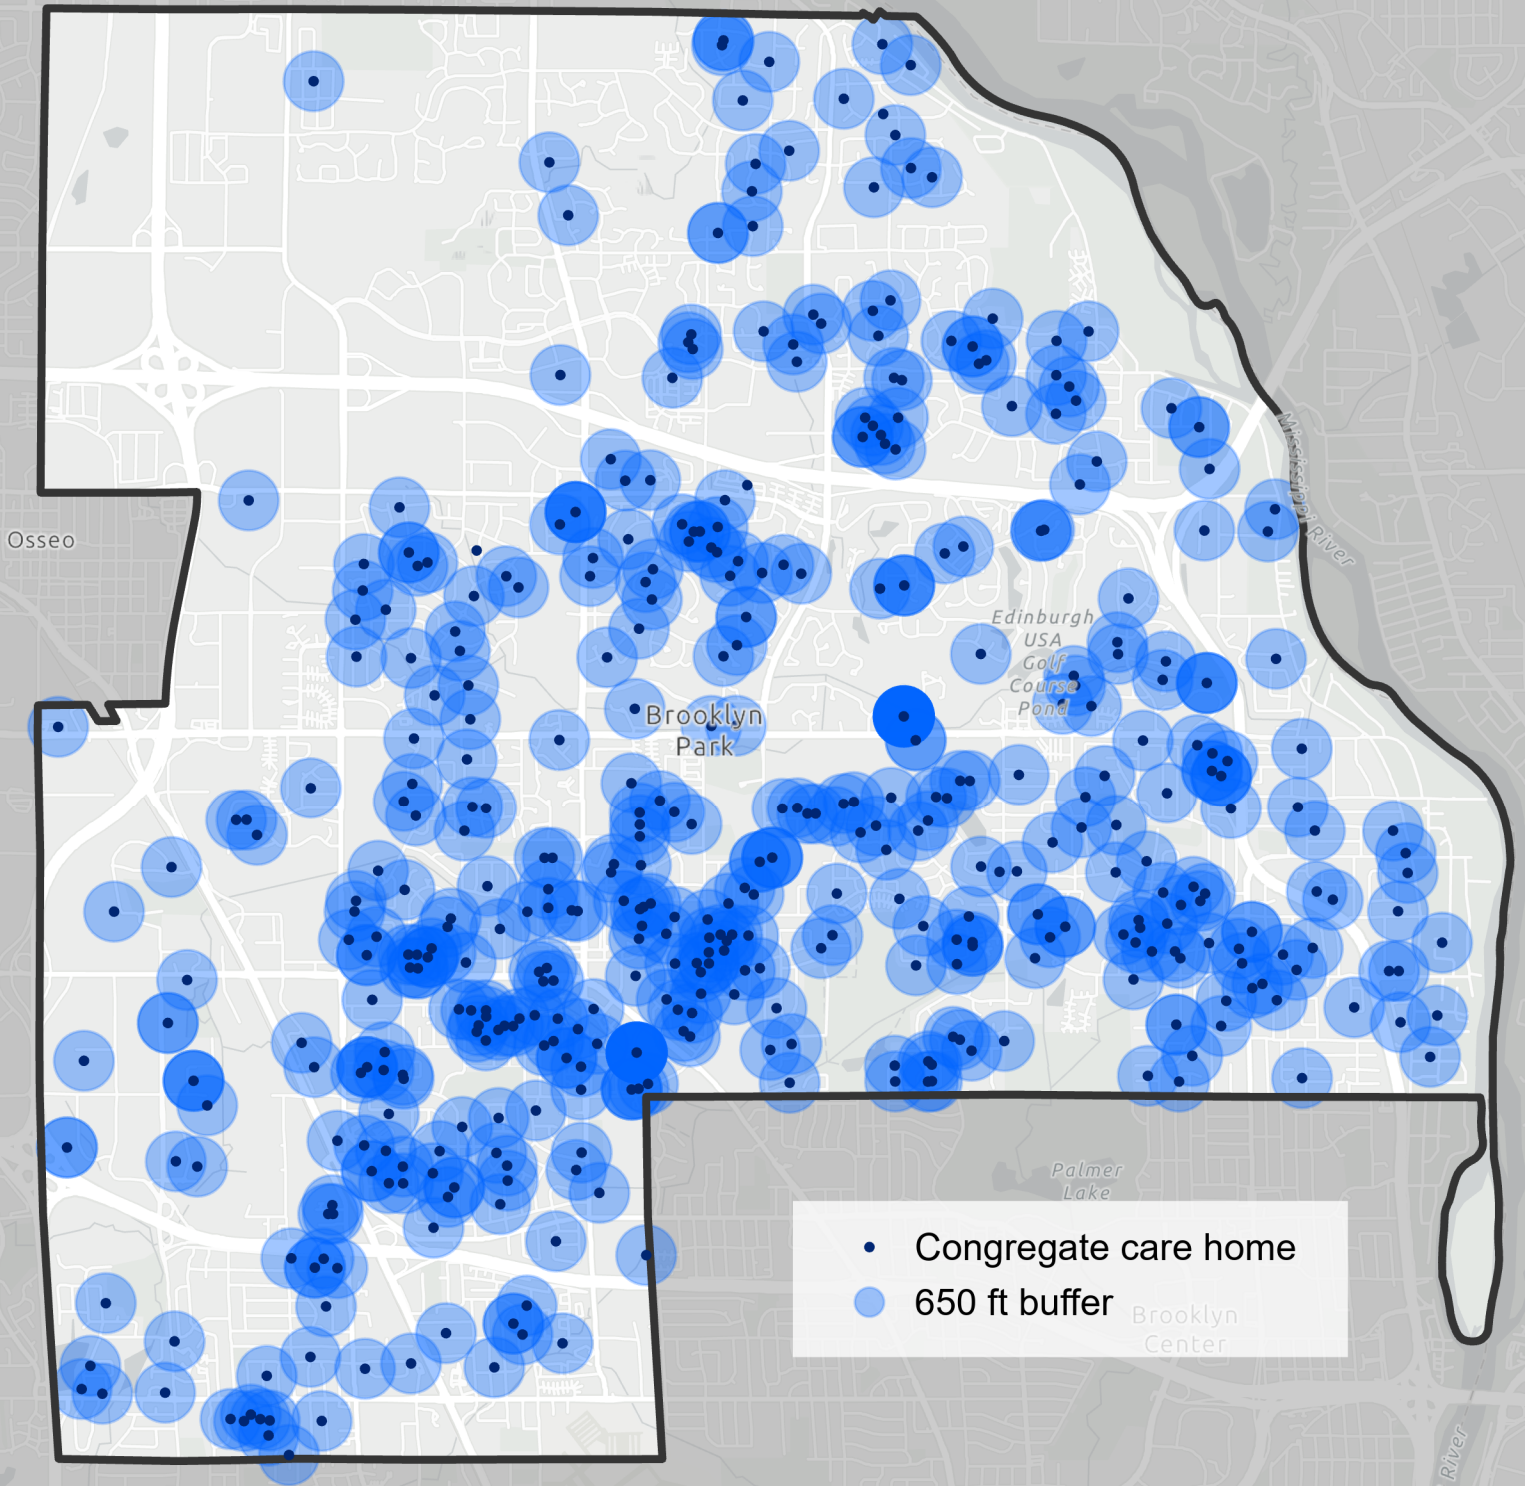

Congregate Care Homes

Brooklyn Park, MN

This map is for general reference only. It is not for legal, engineering, or surveying use. Please contact the sources of the information if you desire more details. Map exported on 3/4/2026.

Congregate Care Homes in the City of Champlin - on Pennsylvania Ave N

Legend

Licensed by Dept of Health or
Dept of Human Services

- Dept of Health
- Dept of Human Services

Data: As of January 2026

Sources: MN Department of Health, MN Department of
Human Services, ESRI, City of Champlin

Congregate Care Homes

Brooklyn Park, MN

This map is for general reference only. It is not for legal, engineering, or surveying use. Please contact the sources of the information if you desire more details. Map exported on 3/2/2026.