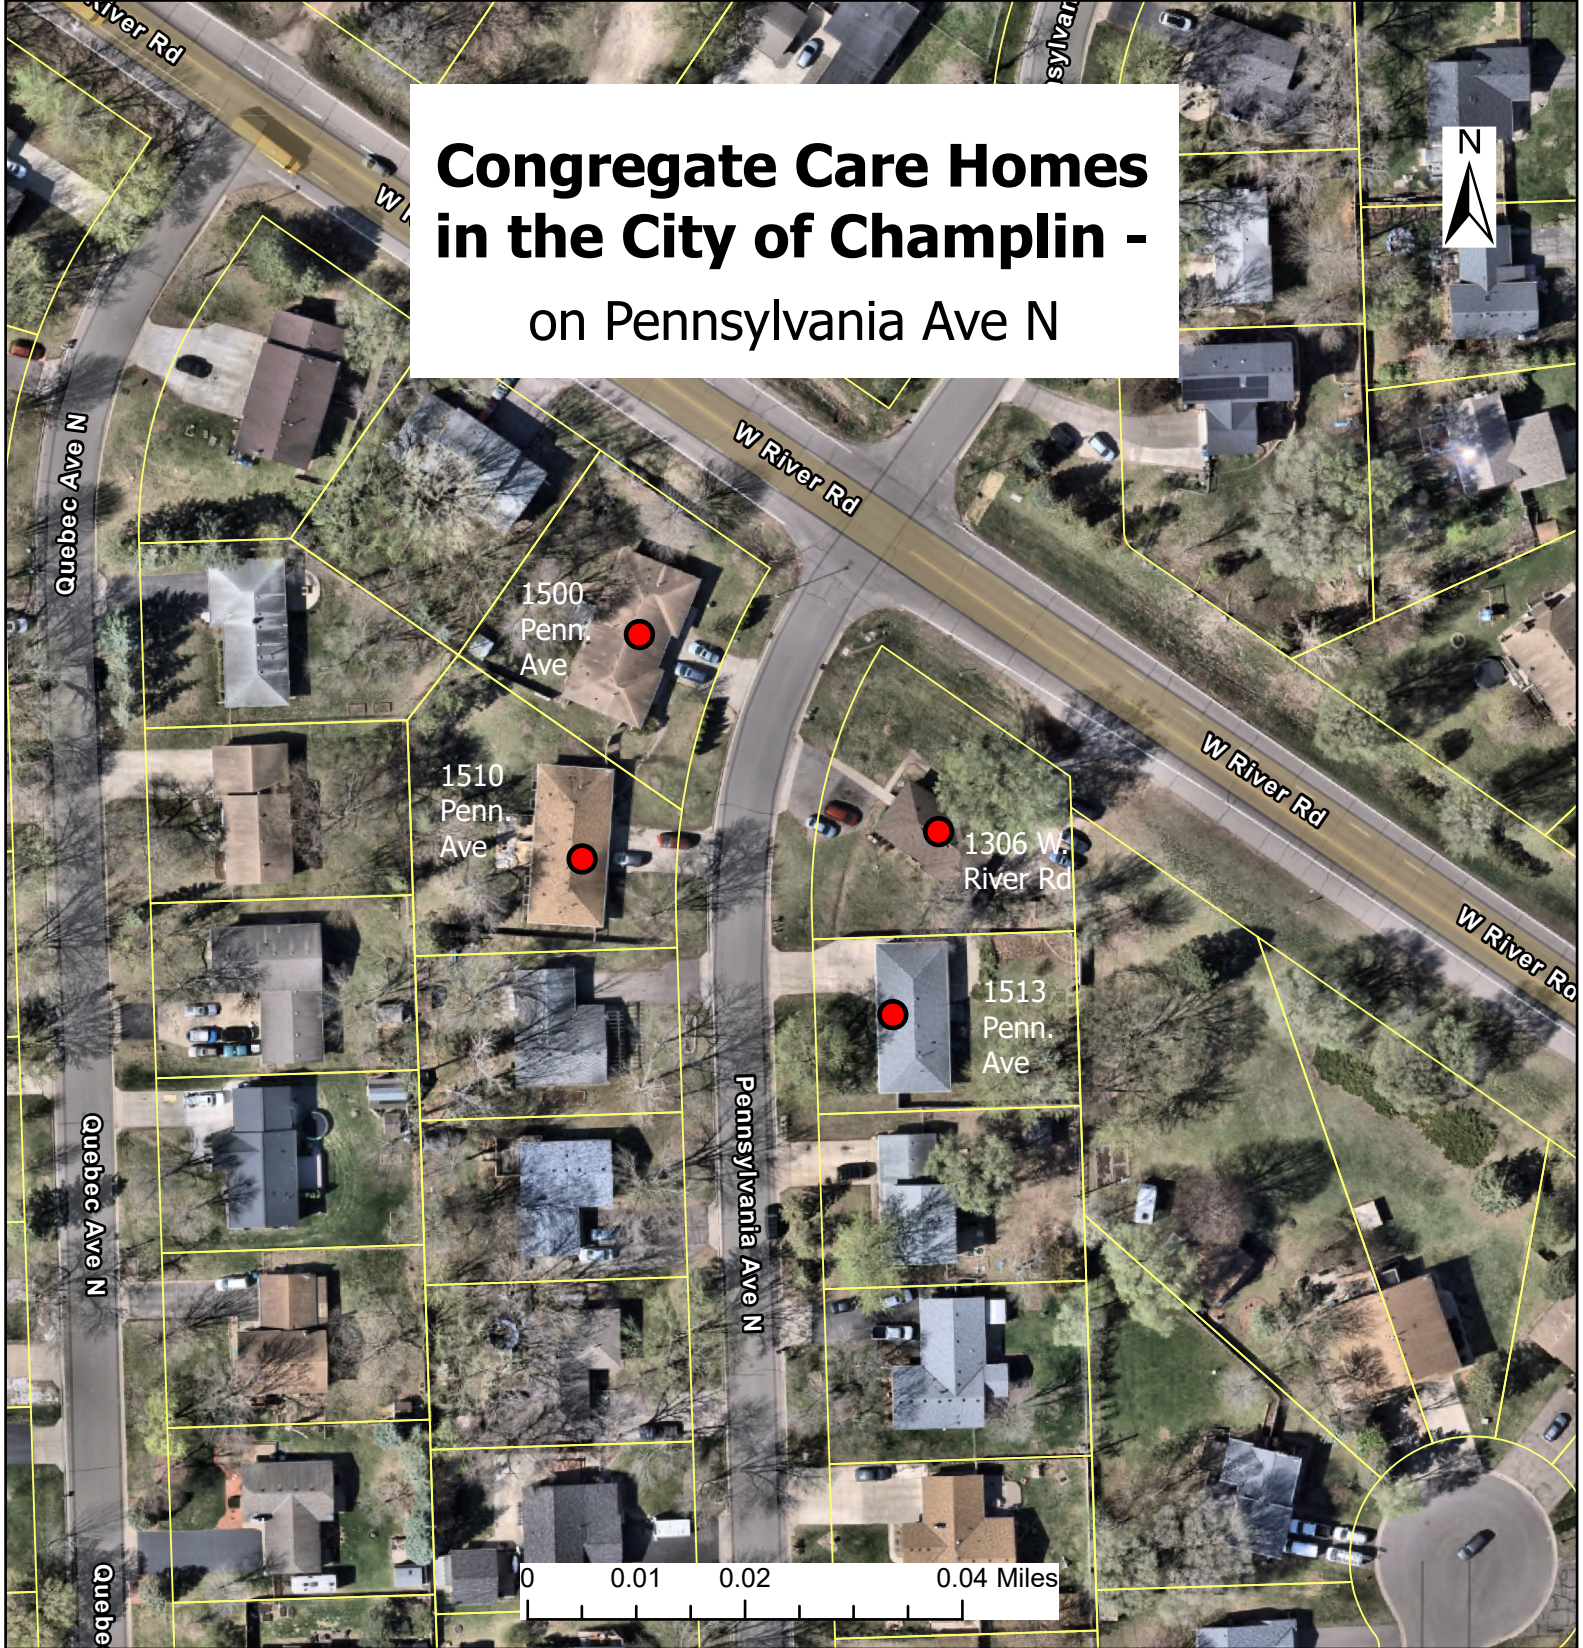

Congregate Care Homes

Brooklyn Park, MN

This map is for general reference only. It is not for legal, engineering, or surveying use. Please contact the sources of the information if you desire more details. Map exported on 3/2/2026.

Congregate Care Homes

Brooklyn Park, MN

This map is for general reference only. It is not for legal, engineering, or surveying use. Please contact the sources of the information if you desire more details. Map exported on 3/4/2026.

Congregate Care Homes in the City of Champlin - on Pennsylvania Ave N

Legend

Licensed by Dept of Health or
Dept of Human Services

- Dept of Health
- Dept of Human Services

Data: As of January 2026

Sources: MN Department of Health, MN Department of
Human Services, ESRI, City of Champlin