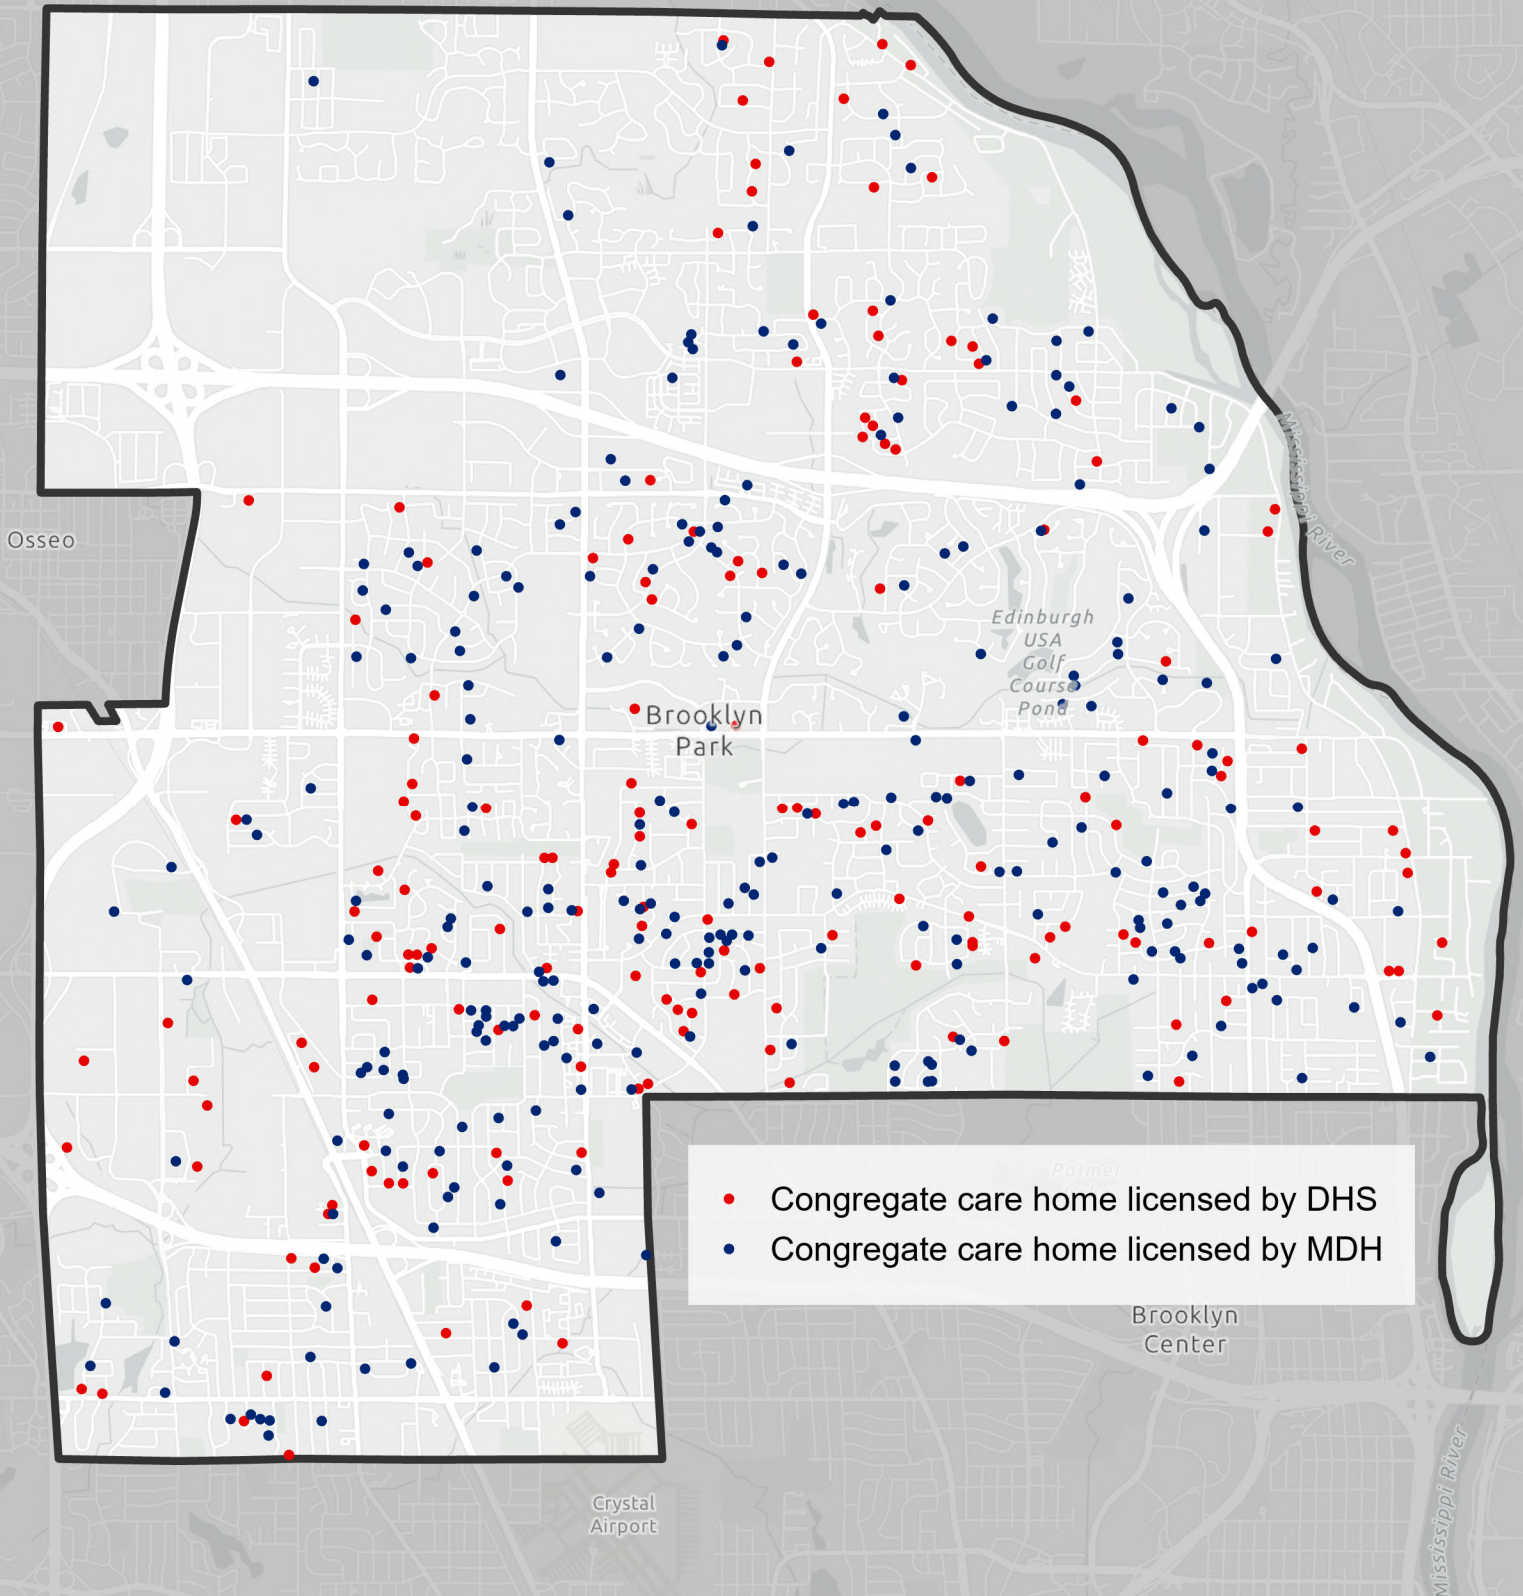

Congregate Care Homes

Brooklyn Park, MN

This map is for general reference only. It is not for legal, engineering, or surveying use. Please contact the sources of the information if you desire more details. Map exported on 3/2/2026.

Congregate Care Homes

Brooklyn Park, MN

This map is for general reference only. It is not for legal, engineering, or surveying use. Please contact the sources of the information if you desire more details. Map exported on 3/4/2026.

Congregate Care Homes in the City of Champlin - on Pennsylvania Ave N

Legend

Licensed by Dept of Health or
Dept of Human Services

- Dept of Health
- Dept of Human Services

Data: As of January 2026

Sources: MN Department of Health, MN Department of
Human Services, ESRI, City of Champlin