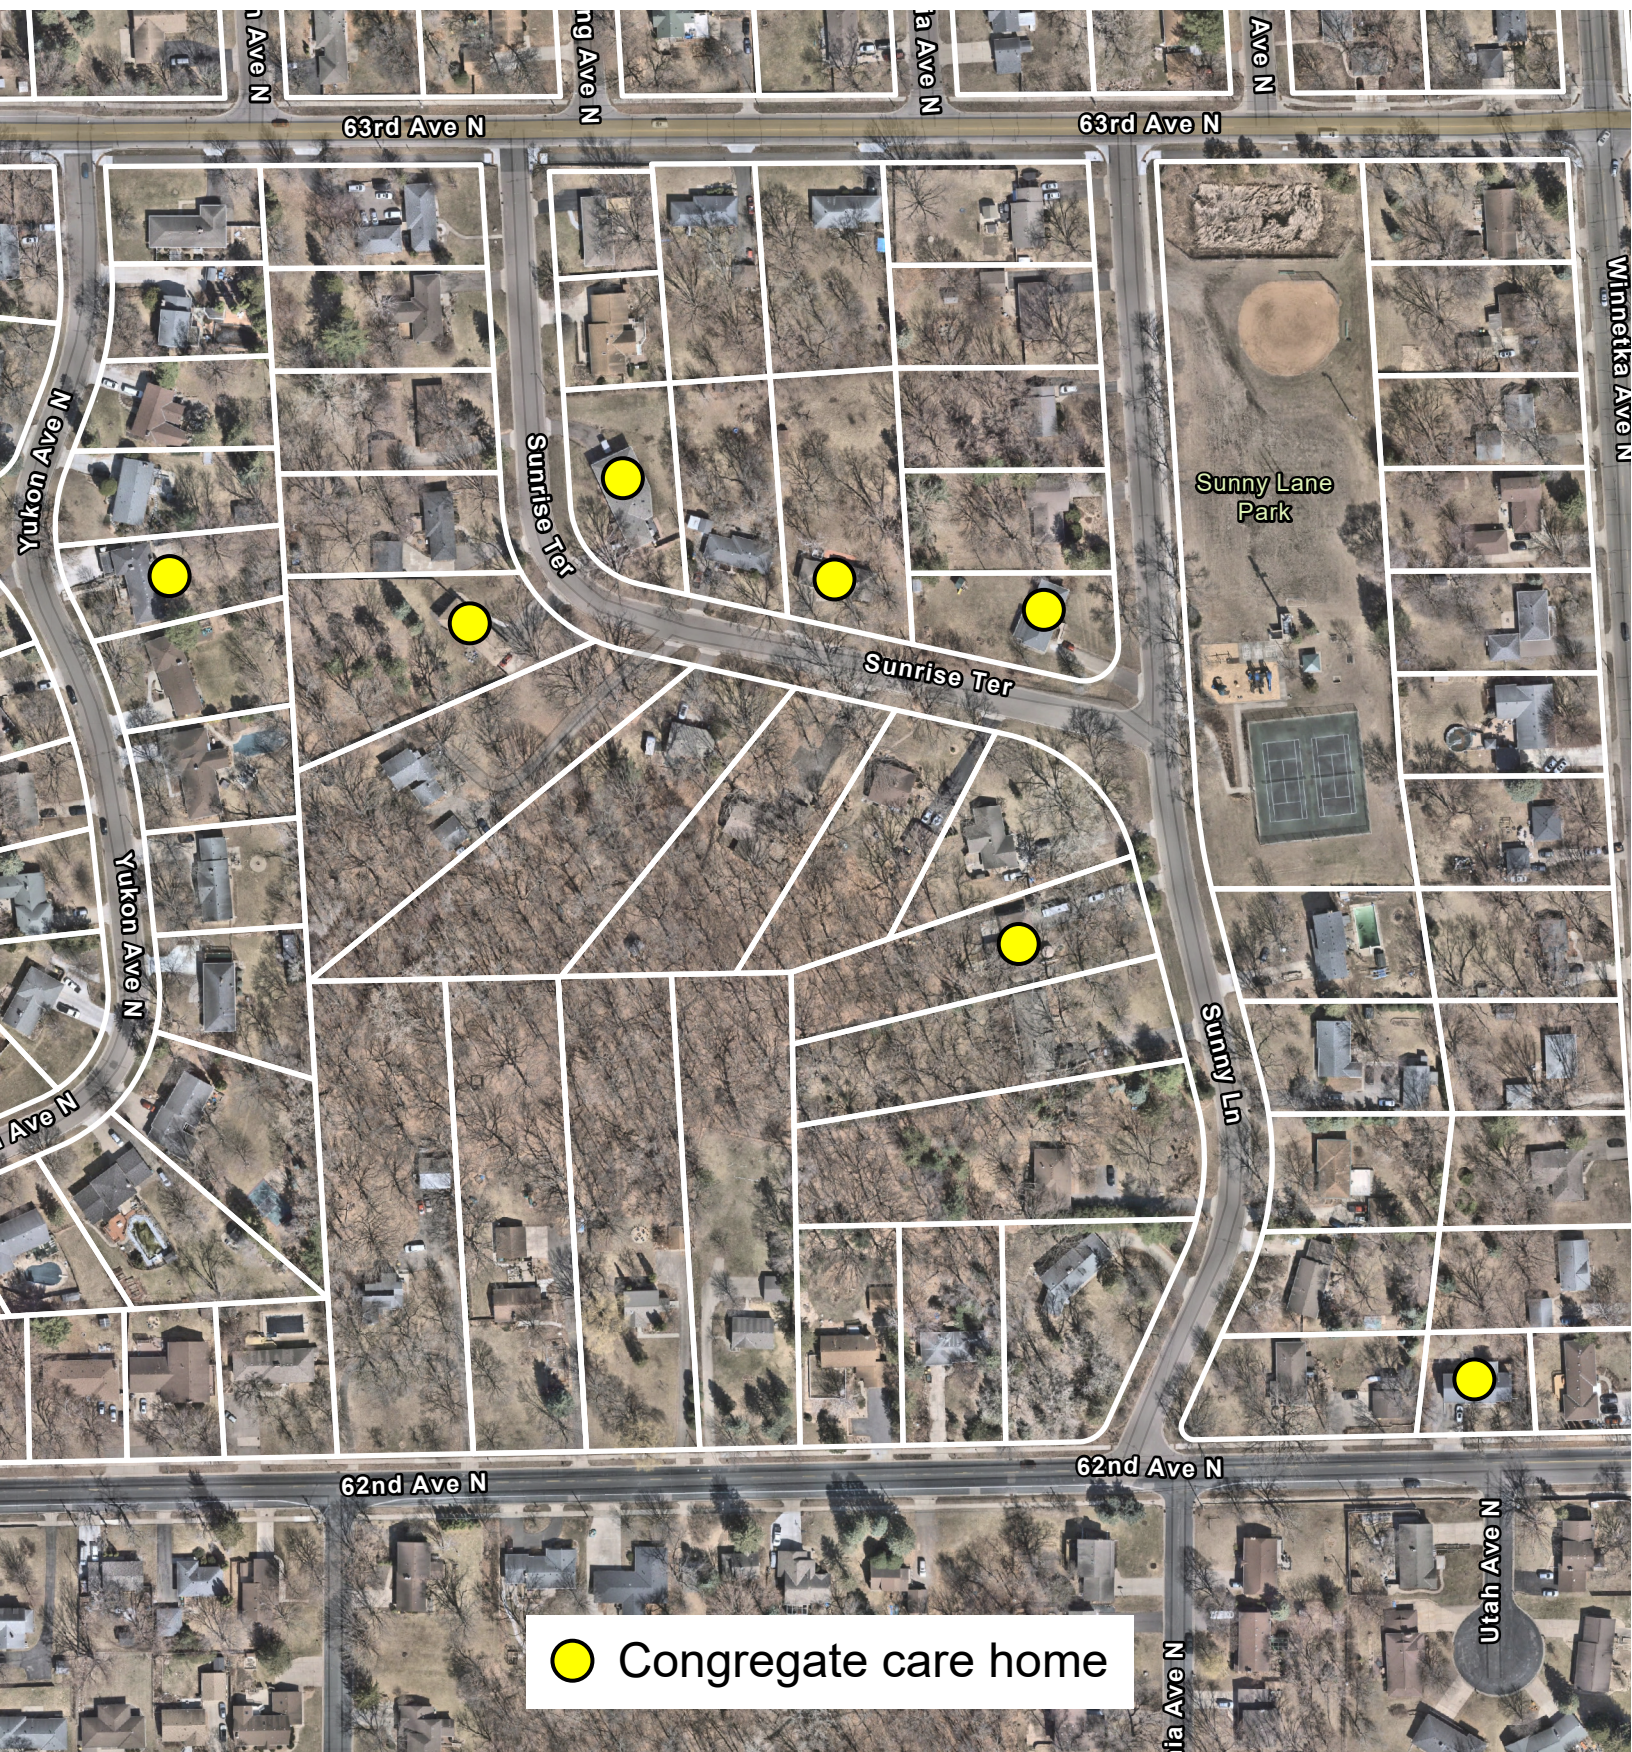

Congregate Care Homes

Brooklyn Park, MN

This map is for general reference only. It is not for legal, engineering, or surveying use. Please contact the sources of the information if you desire more details. Map exported on 3/2/2026.

Congregate Care Homes

Brooklyn Park, MN

This map is for general reference only. It is not for legal, engineering, or surveying use. Please contact the sources of the information if you desire more details. Map exported on 3/4/2026.

Congregate Care Homes in the City of Champlin - on Pennsylvania Ave N

Legend

Licensed by Dept of Health or
Dept of Human Services

- Dept of Health
- Dept of Human Services

Data: As of January 2026

Sources: MN Department of Health, MN Department of
Human Services, ESRI, City of Champlin