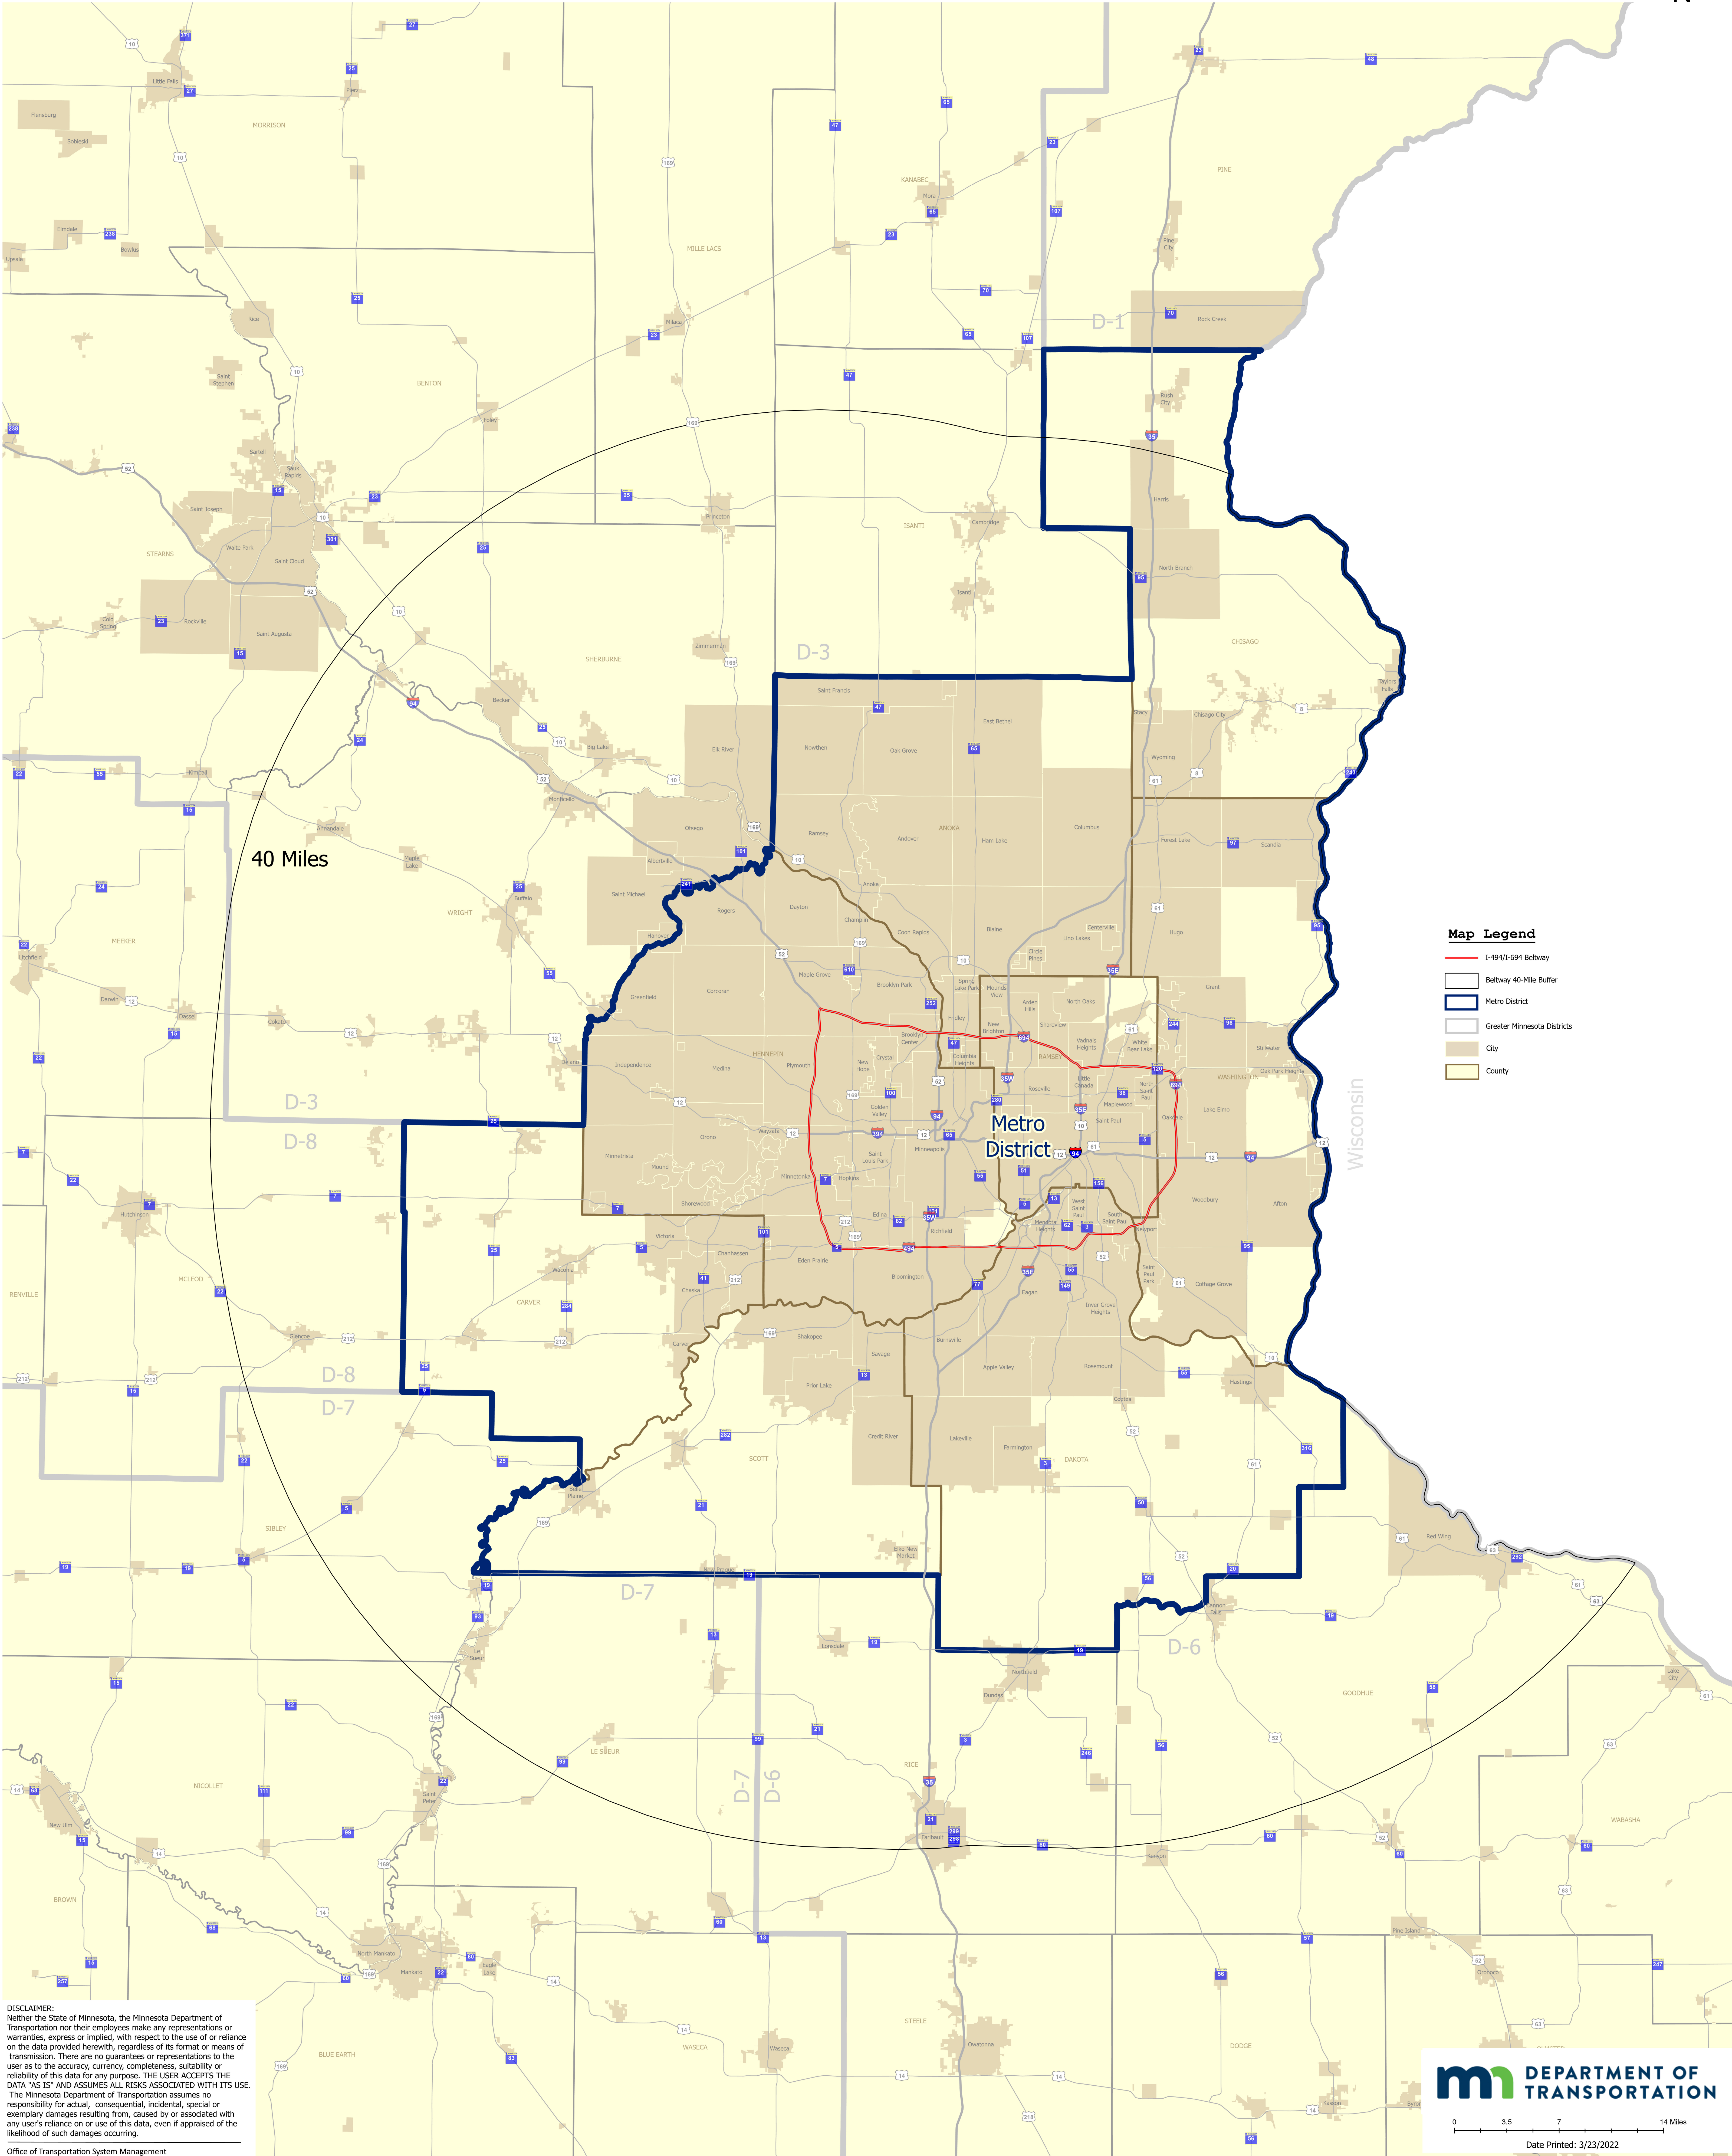

I-494 / I-694 Beltway (40-Mile Buffer)

Map Legend

- I-494/I-694 Beltway
- Beltway 40-Mile Buffer
- Metro District
- Greater Minnesota Districts
- City
- County

mn DEPARTMENT OF TRANSPORTATION

0 3.5 7 14 Miles

Date Printed: 3/23/2022