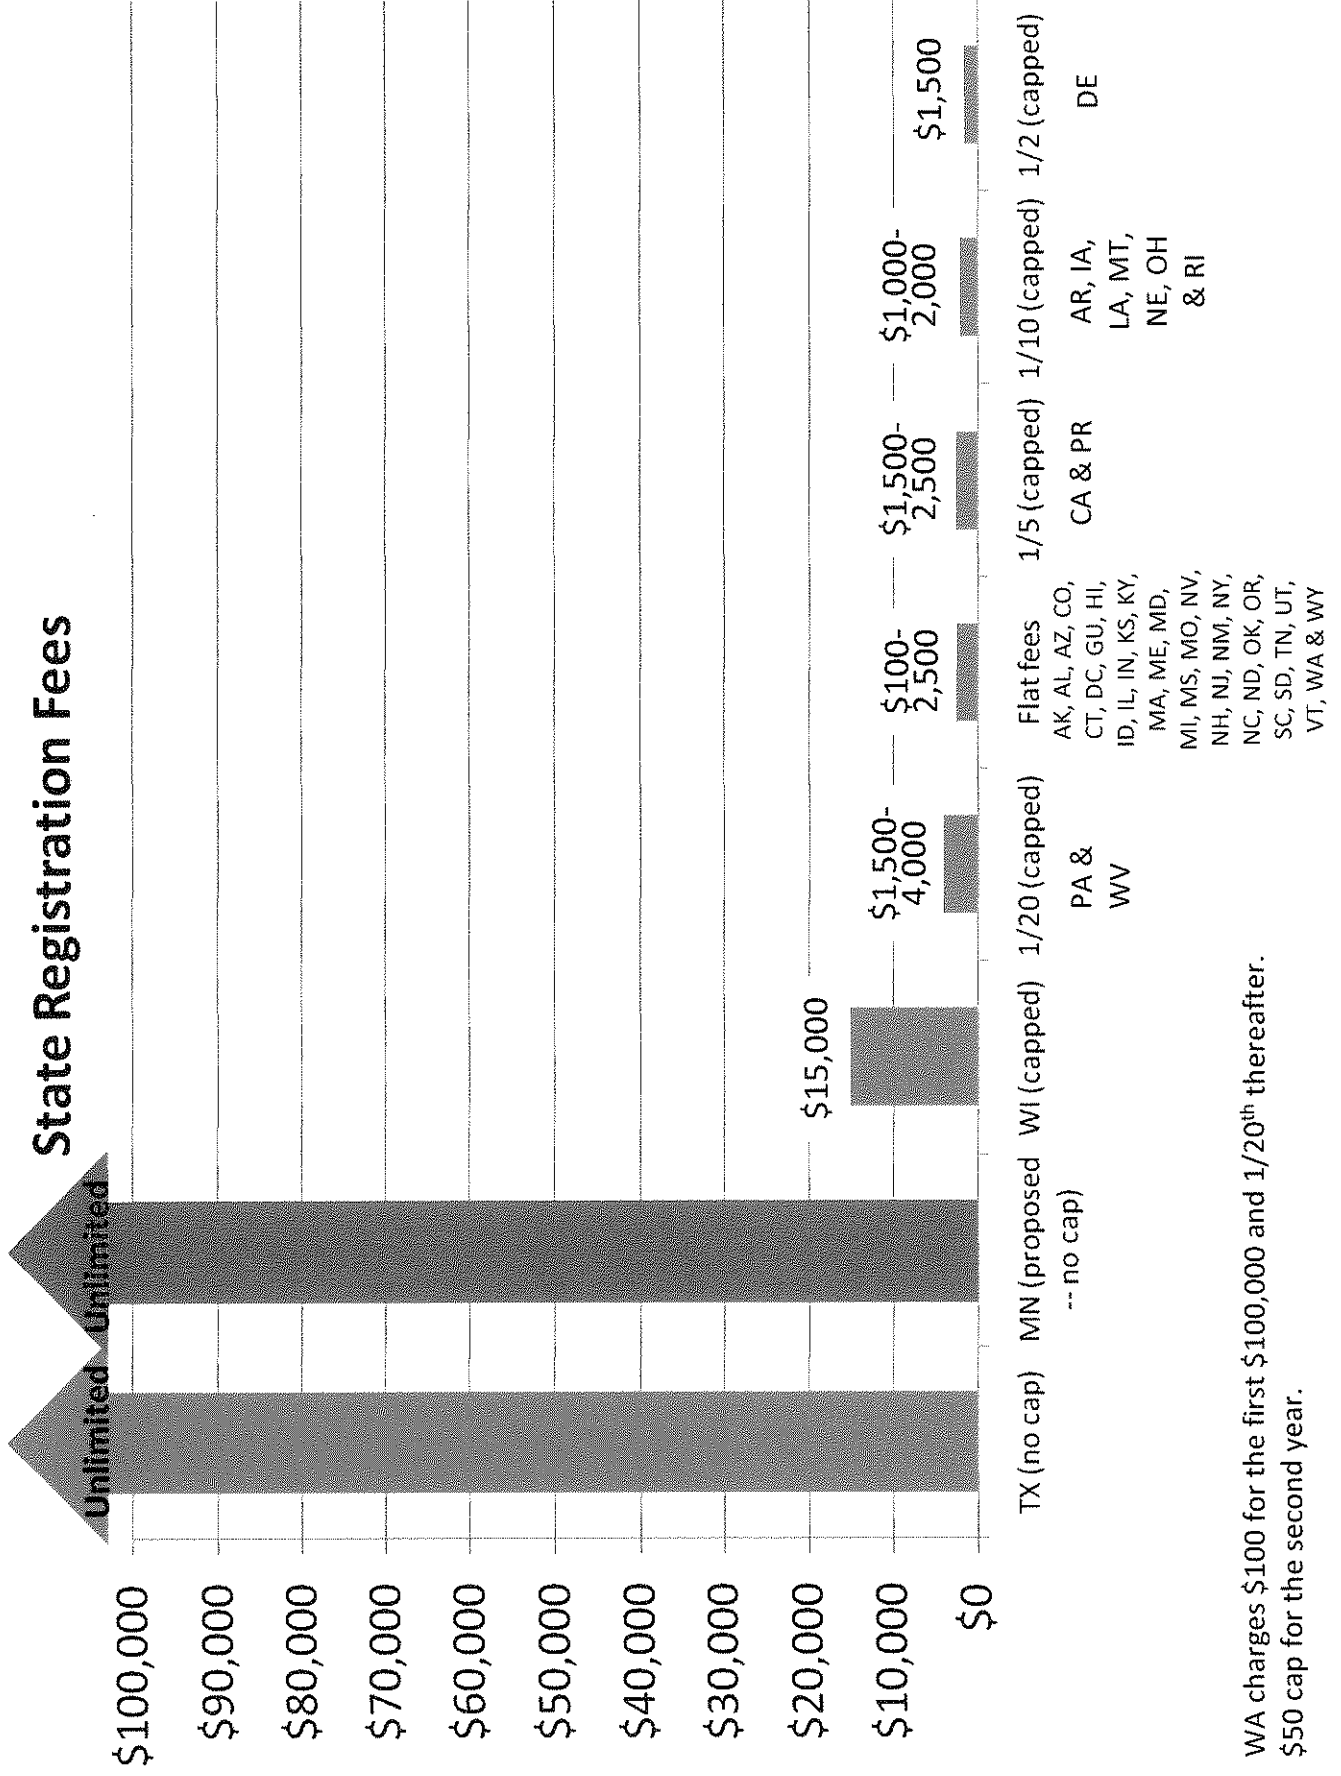

State Registration Fees

WA charges \$100 for the first \$100,000 and 1/20th thereafter.
 \$50 cap for the second year.