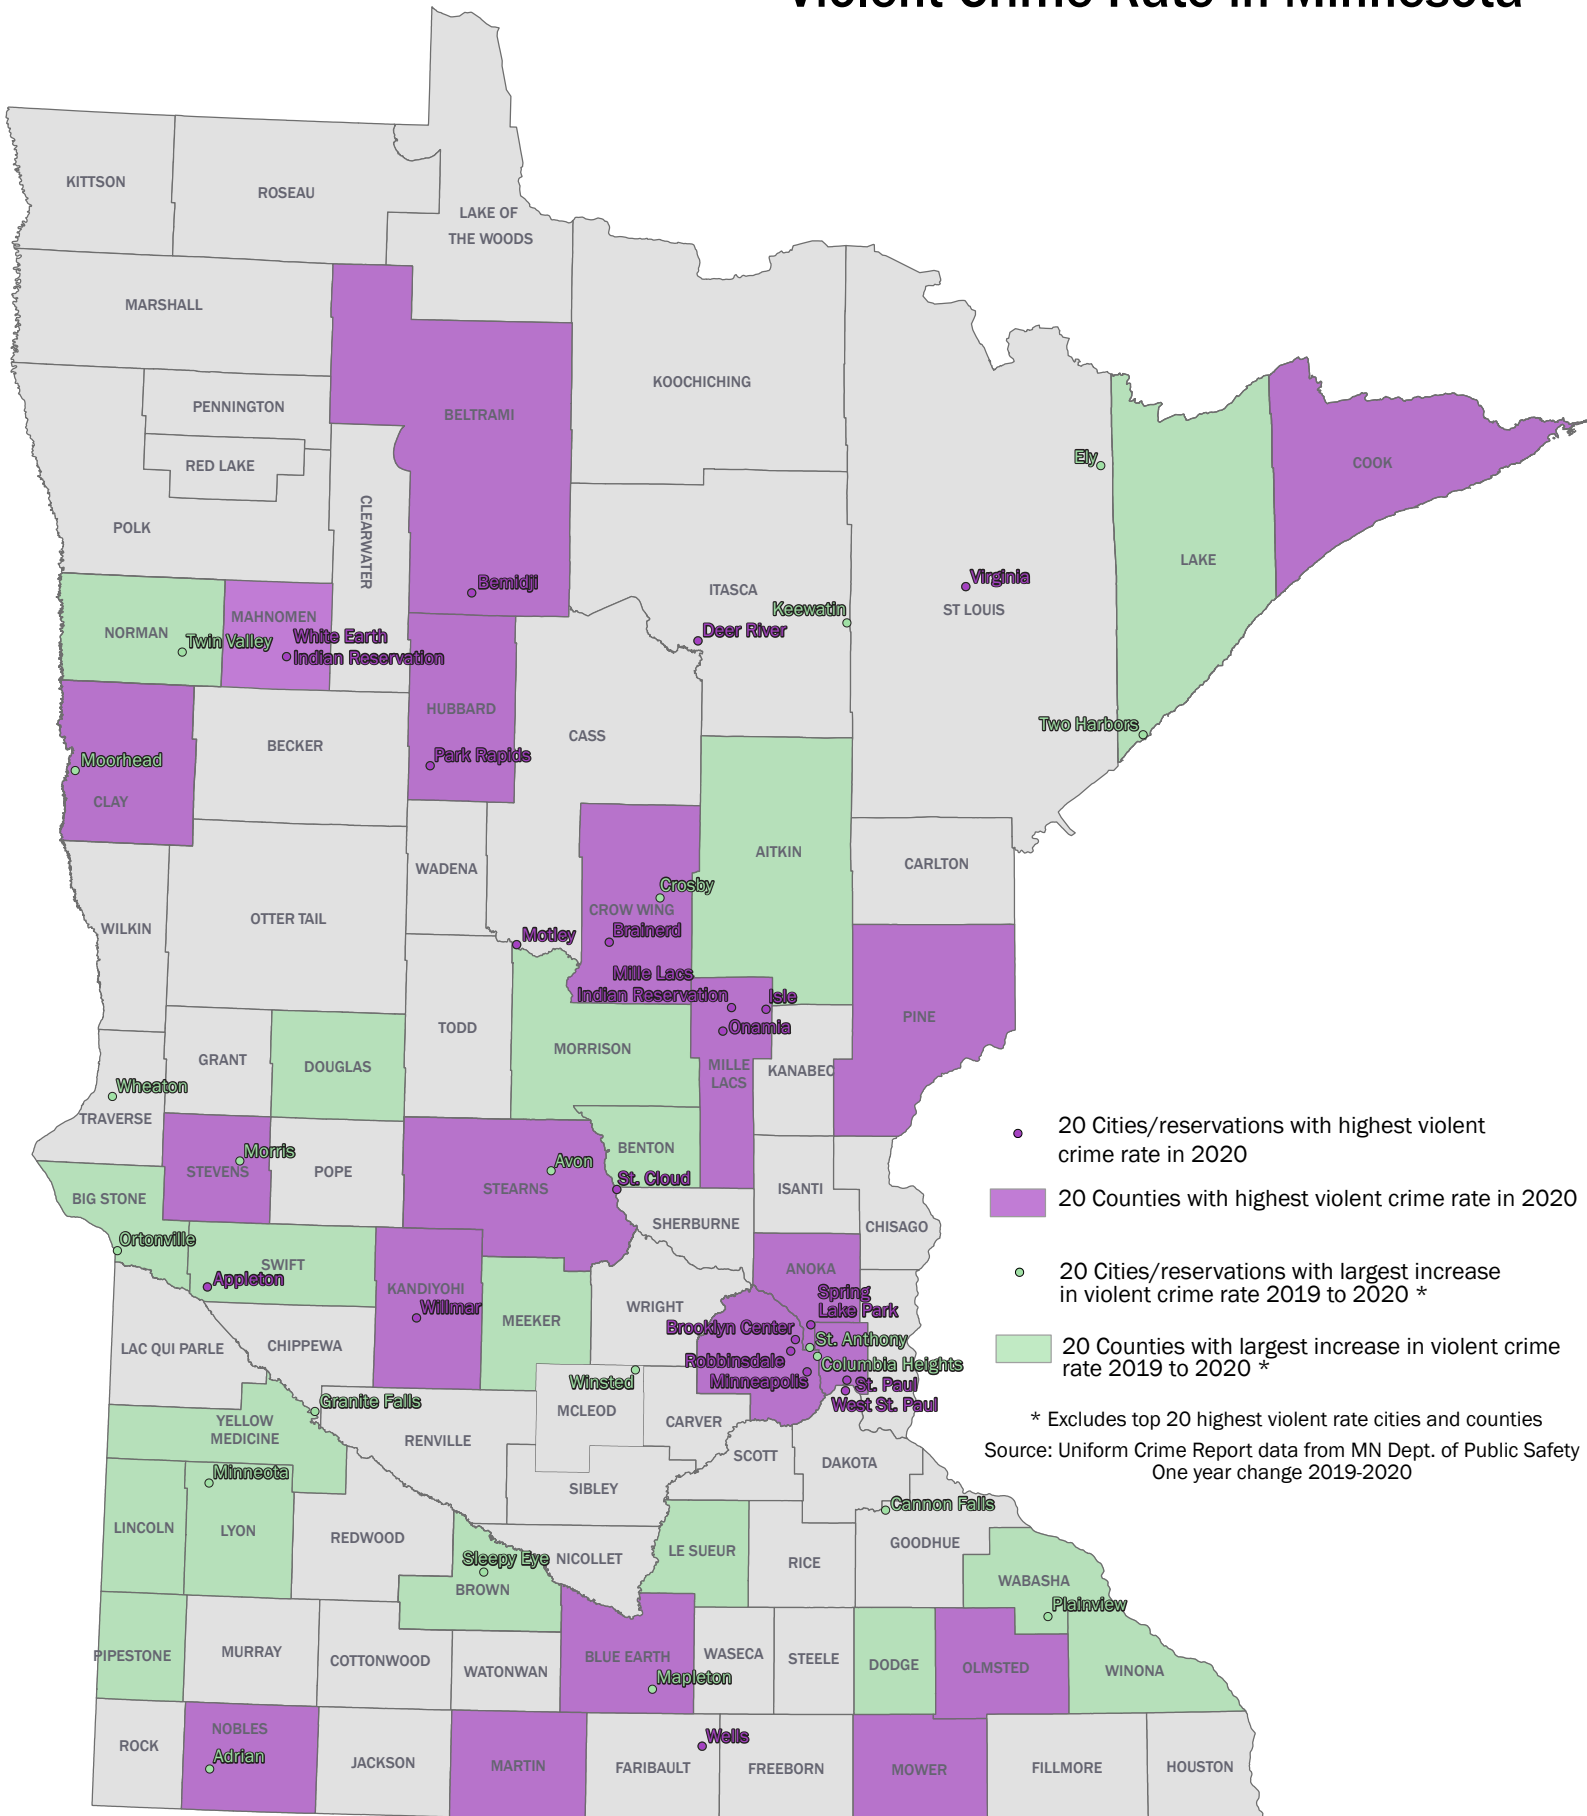

# Violent Crime Rate in Minnesota

- 20 Cities/reservations with highest violent crime rate in 2020
- 20 Counties with highest violent crime rate in 2020
- 20 Cities/reservations with largest increase in violent crime rate 2019 to 2020 \*
- 20 Counties with largest increase in violent crime rate 2019 to 2020 \*

\* Excludes top 20 highest violent rate cities and counties  
 Source: Uniform Crime Report data from MN Dept. of Public Safety  
 One year change 2019-2020