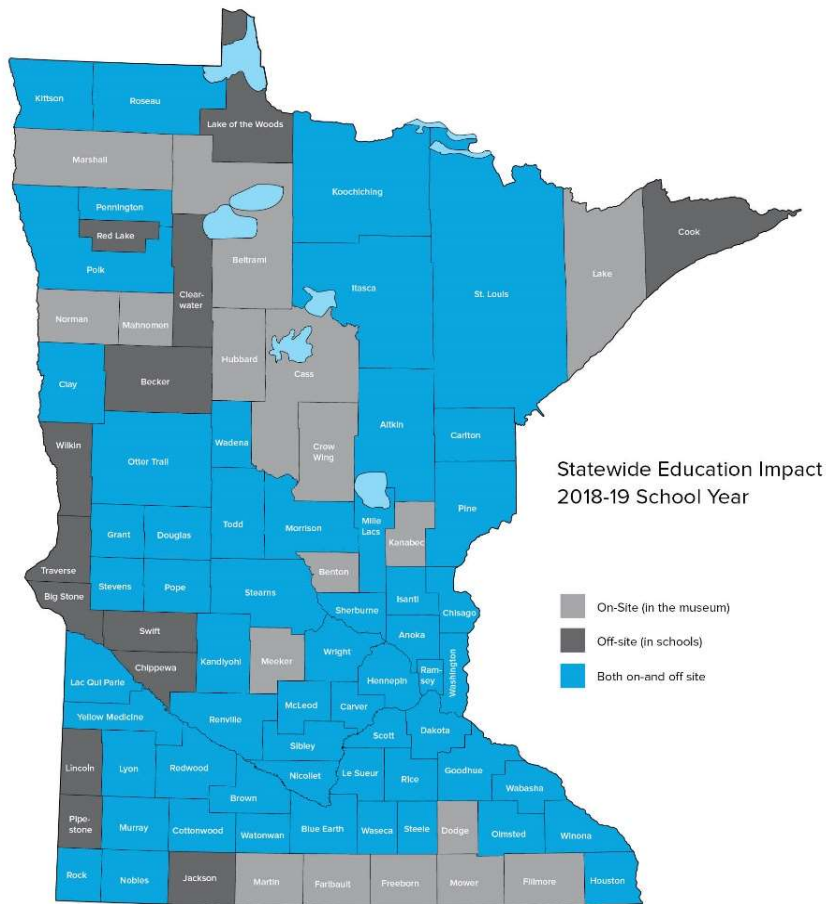

Science Museum of Minnesota

Minnesota House - Legacy Finance Committee

February 24, 2021

Alison Brown, President and CEO

Jon Severson, Director of Government Relations

**Science
Museum**
of Minnesota®

Celebrating 114 Years

Science Museum Education Response

Learn From Home

FY19 Statewide School Initiative

Served 87 of 87 Minnesota Counties

FY20 Statewide School Initiative

Served 81 of 87 Minnesota Counties

Science Museum - Science