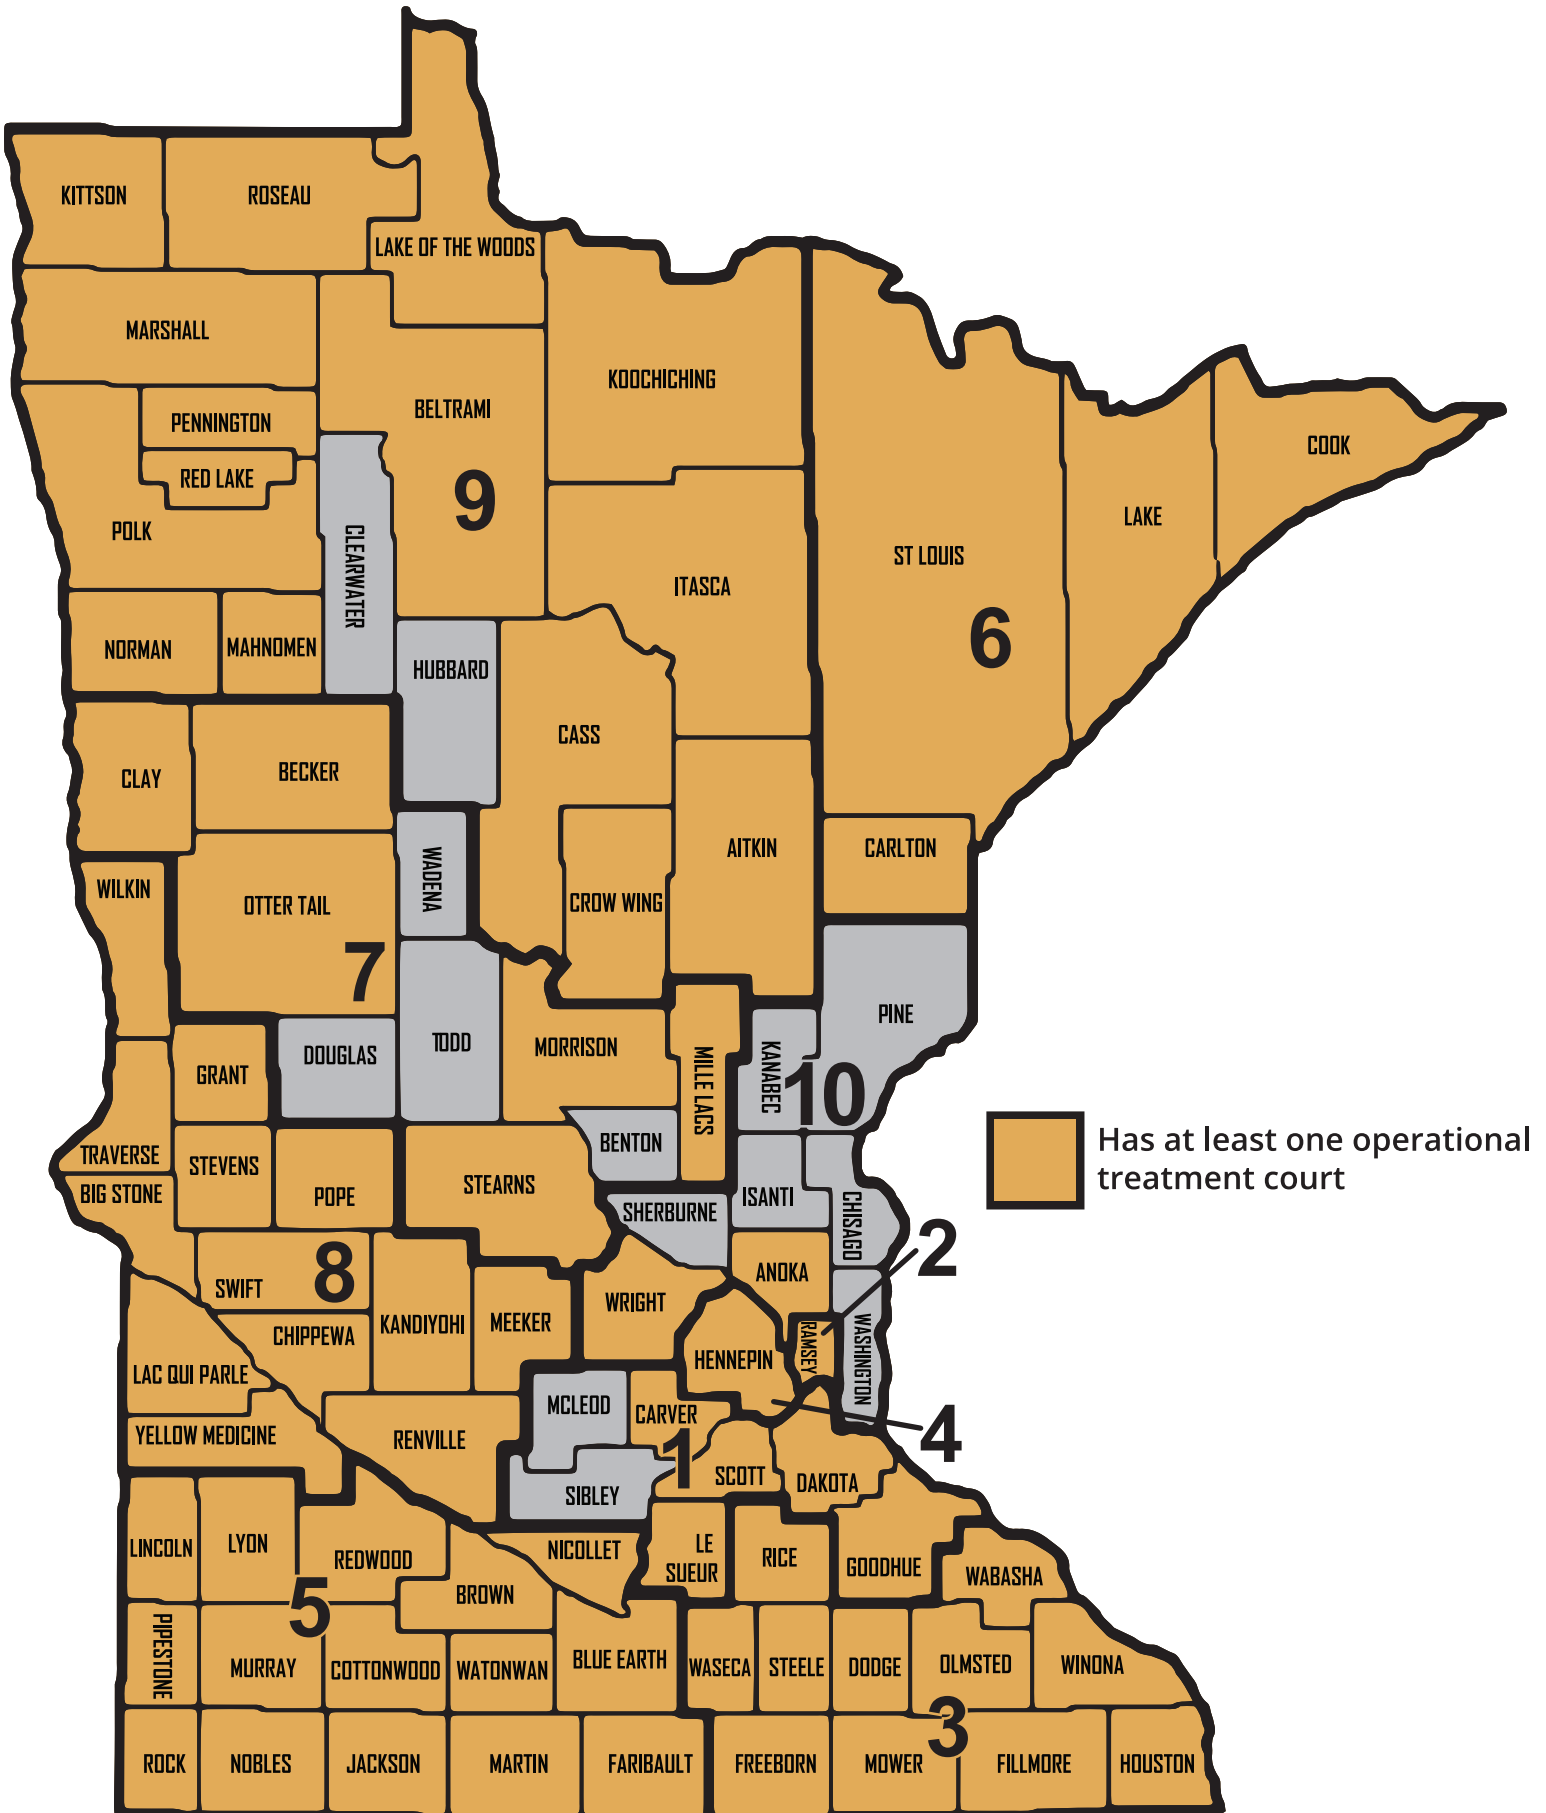

Treatment Courts in Minnesota

Minnesota has 68 operational Treatment Courts as of February 13, 2020

Minnesota Treatment Courts

Minnesota has 68 operational Treatment Courts – covering 73 counties

Adult Drug Court (20)

Anoka County
Beltrami County
Carlton County
Carver County
Clay-Becker Counties
Crow Wing County
Dakota County
Eighth Judicial District
Faribault-Martin-Jackson Counties
Goodhue County
Hennepin County
Mahnomen-White Earth Nation
Mille Lacs County
Morrison County
Ramsey County
Roseau County
Scott County
St. Louis County – South
Stearns County
Wright County

Drug/DWI Hybrid Court (17)

Aitkin County
Blue Earth County
Borderland Substance Abuse Court:
 Koochiching County & Lake of the Woods County
Brown-Nicollet-Watonwan Counties
Cottonwood County
Itasca County – Leech Lake Tribal Court
Le Sueur County
Olmsted County
Pipestone-Murray Counties
Rice County
Rock-Nobles Counties
SHORE Substance Use Recovery Court:
 Cook County and Lake County
Southwest Community Drug Court:
 Lincoln-Lyon-Redwood Counties
Steele-Waseca Counties
St. Louis County- Iron Range
Wabasha County
Winona County

Drug/DWI/Family Dependency Hybrid Court (1)

Dodge County

Juvenile Drug Court (1)

Dakota County

Family Dependency Treatment Court (3)

Blue Earth County
Dakota County
Faribault-Martin-Jackson Counties

Driving While Intoxicated/Driving Under the Influence (DWI/DUI) Court (14)