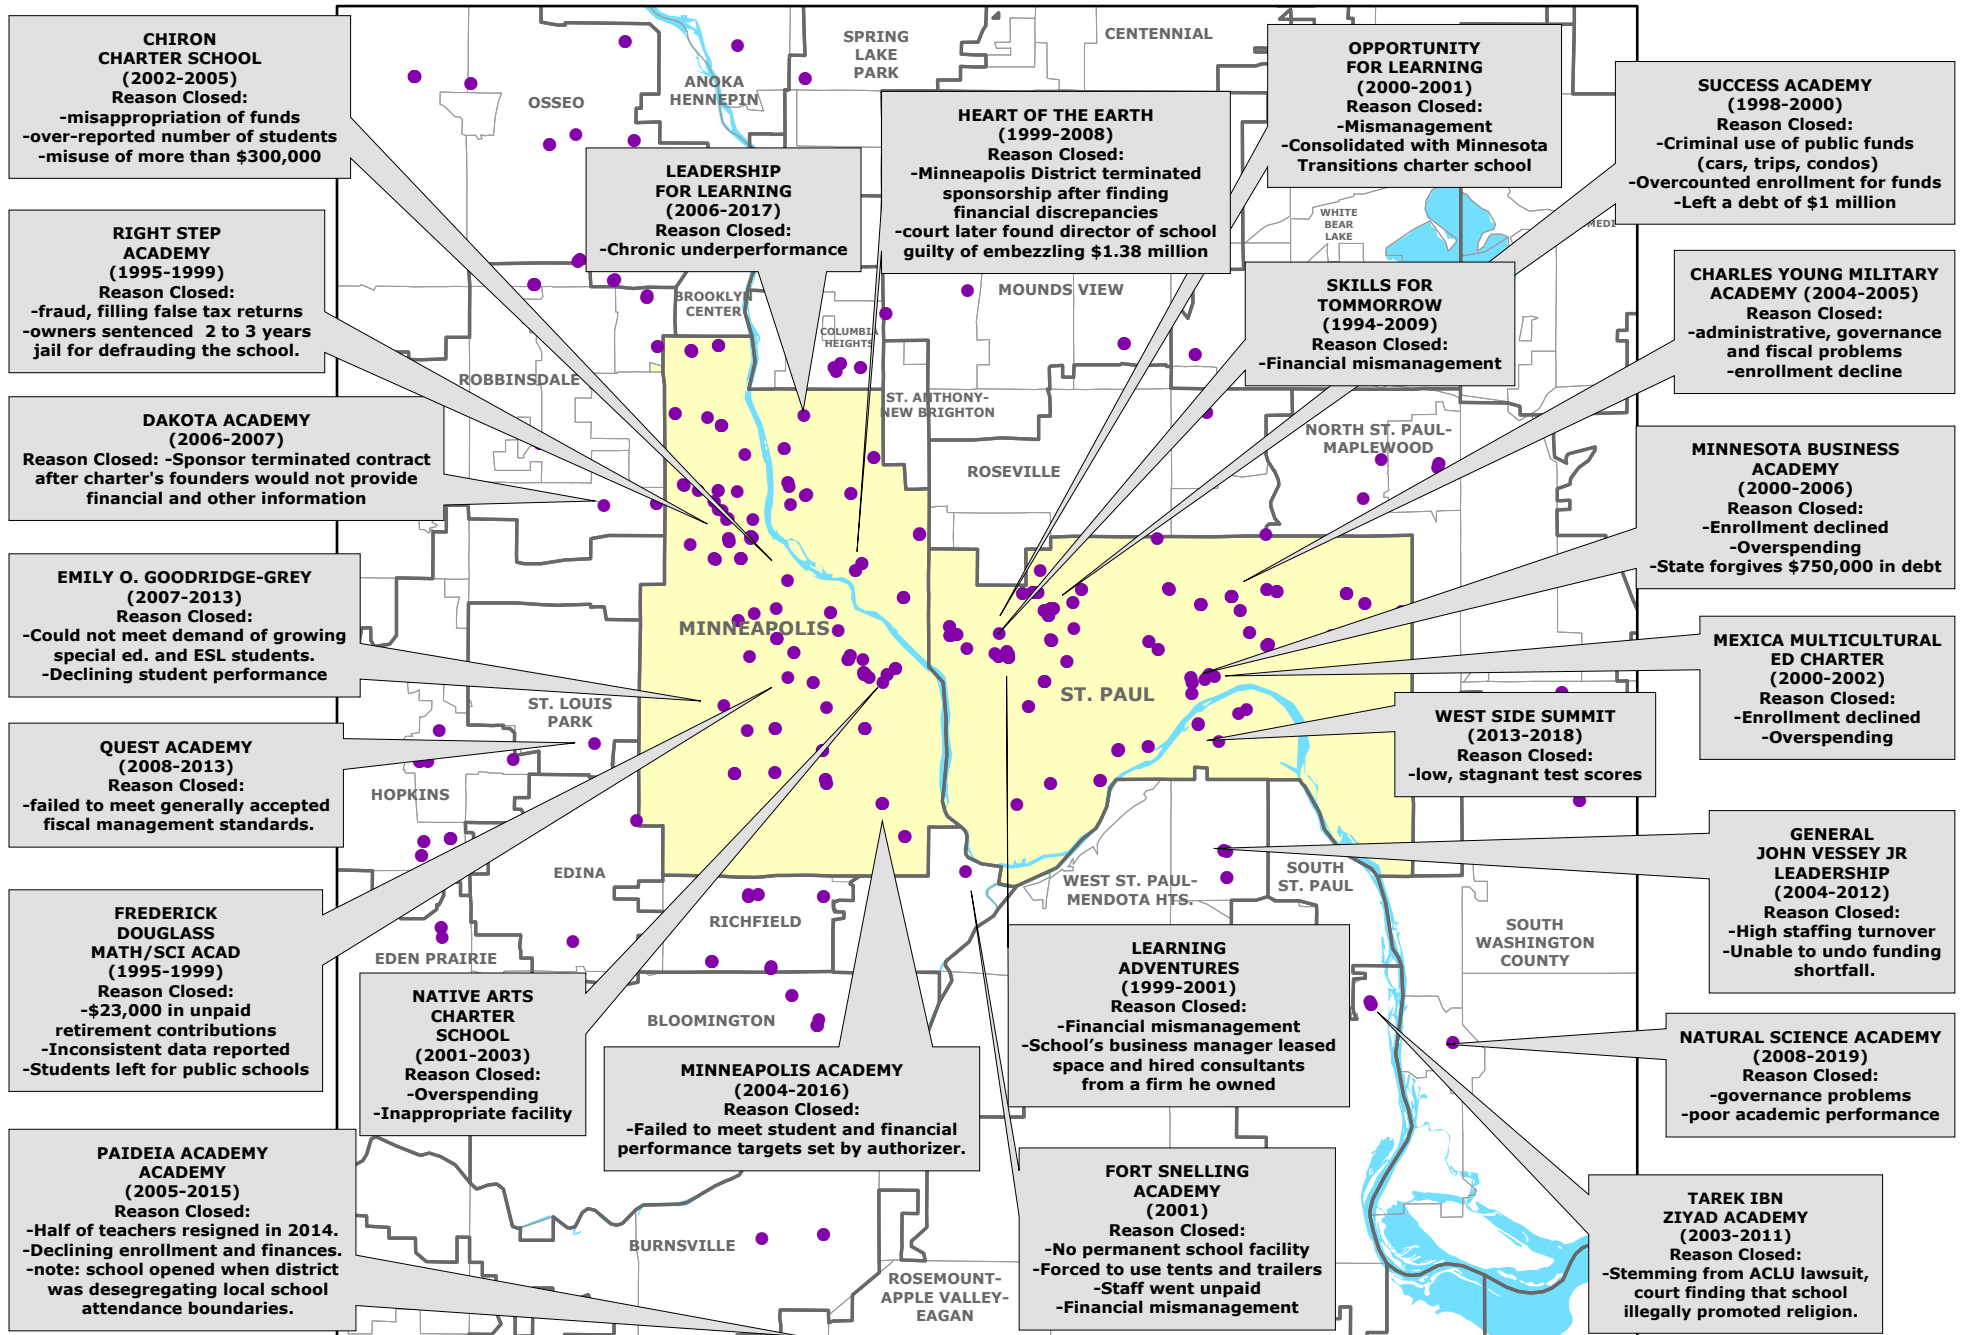

# MINNEAPOLIS - SAINT PAUL (CENTRAL REGION) Reasons for Charter School Closings, 1995-2020

● = Charter School that closed during period

Data Source: Minnesota Department of Education, various news sources.