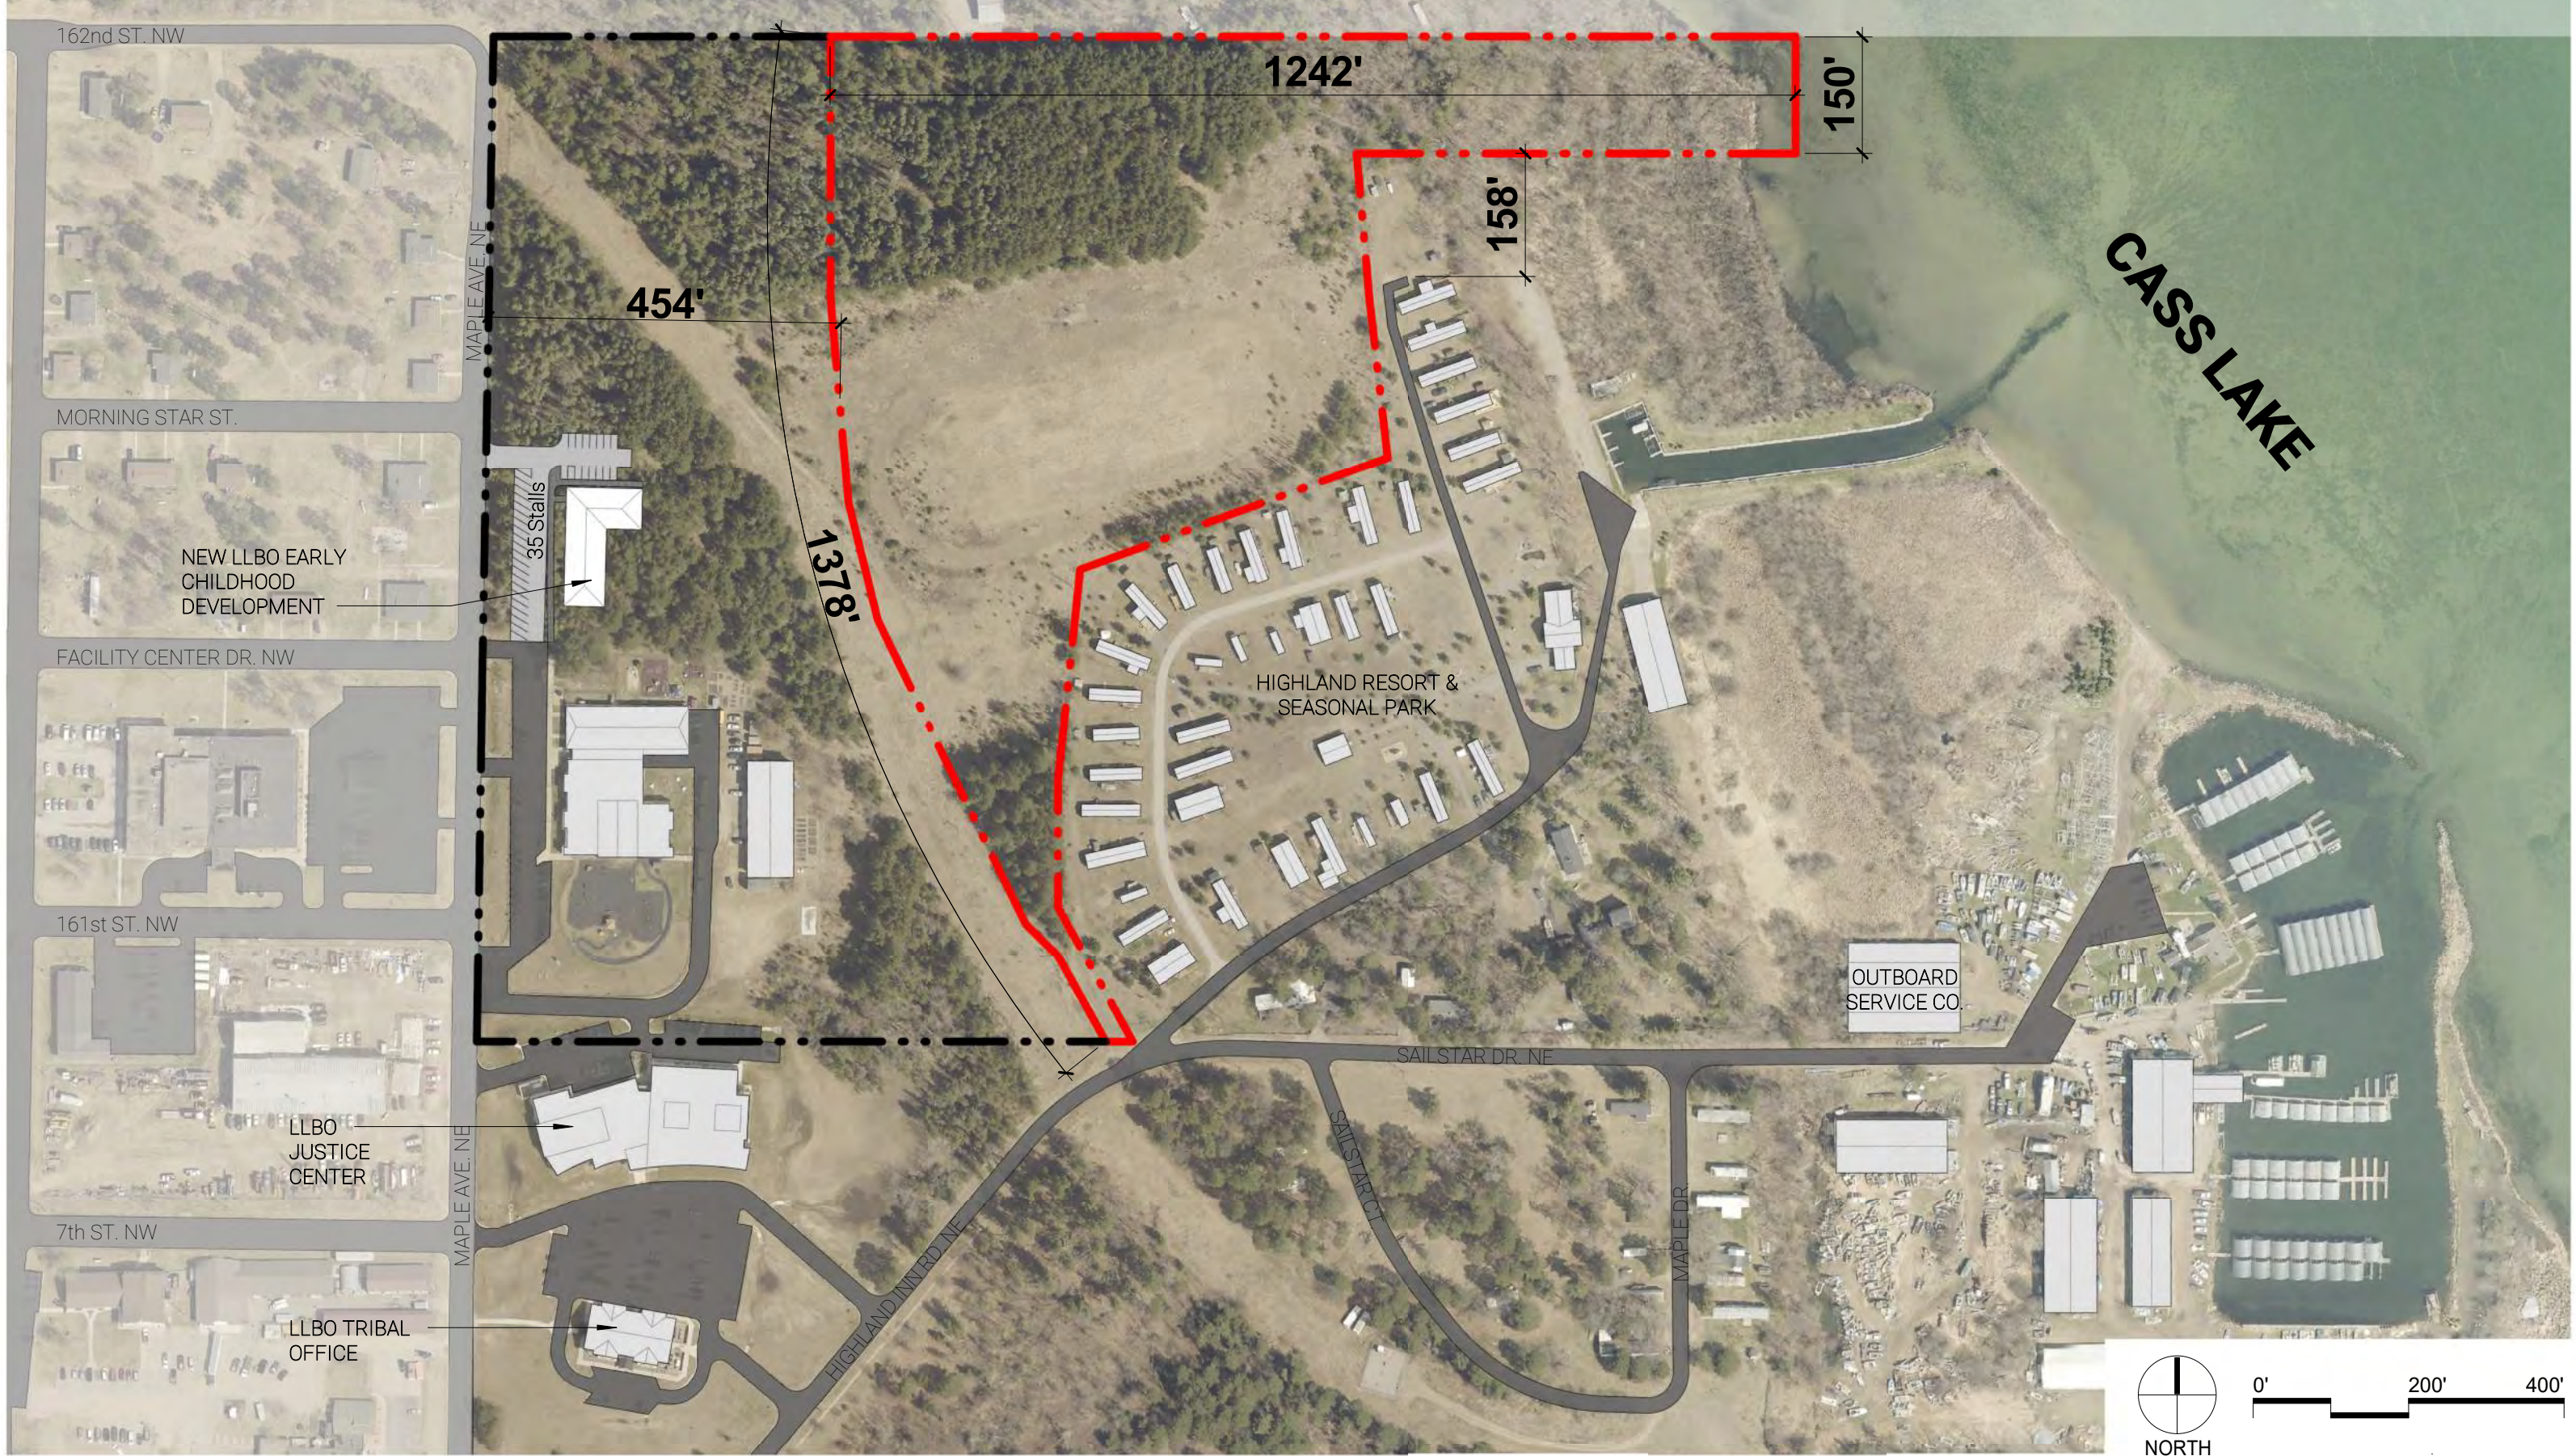

LEECH LAKE AREA HEALTH & WELLNESS CENTER

Leech Lake Band of Ojibwe

Cass Lake, Minnesota

House File 4565/Senate File 4585

92nd Legislature (2021-2022)

Cass Lake; Leech Lake Area Health and Wellness Center funding provided, and money appropriated.

Leech Lake Area Health & Wellness Center
Cass Lake, Minnesota

EXISTING SITE

Leech Lake Area Health & Wellness Center
Cass Lake, Minnesota

SITE PLAN

Leech Lake Area Health & Wellness Center

SITE PLAN - Enlarged

Leech Lake Area Health & Wellness Center

SITE PLAN - BEACH ACCESS

5/26/2020 1:45:01 PM

NORTH

MAIN LEVEL FLOOR PLAN

Leech Lake Area Health & Wellness Center

Cass Lake, Minnesota

0' 32' 64'

Cass Lake, Minnesota

OVERALL WEST ELEVATION

Copyright © LSE Architects, Inc.

5/26/2020 2:35:14 PM

Leech Lake Area
Health & Wellness Center

Leech Lake Area Health & Wellness Center
Cass Lake, Minnesota

MAIN ENTRANCE