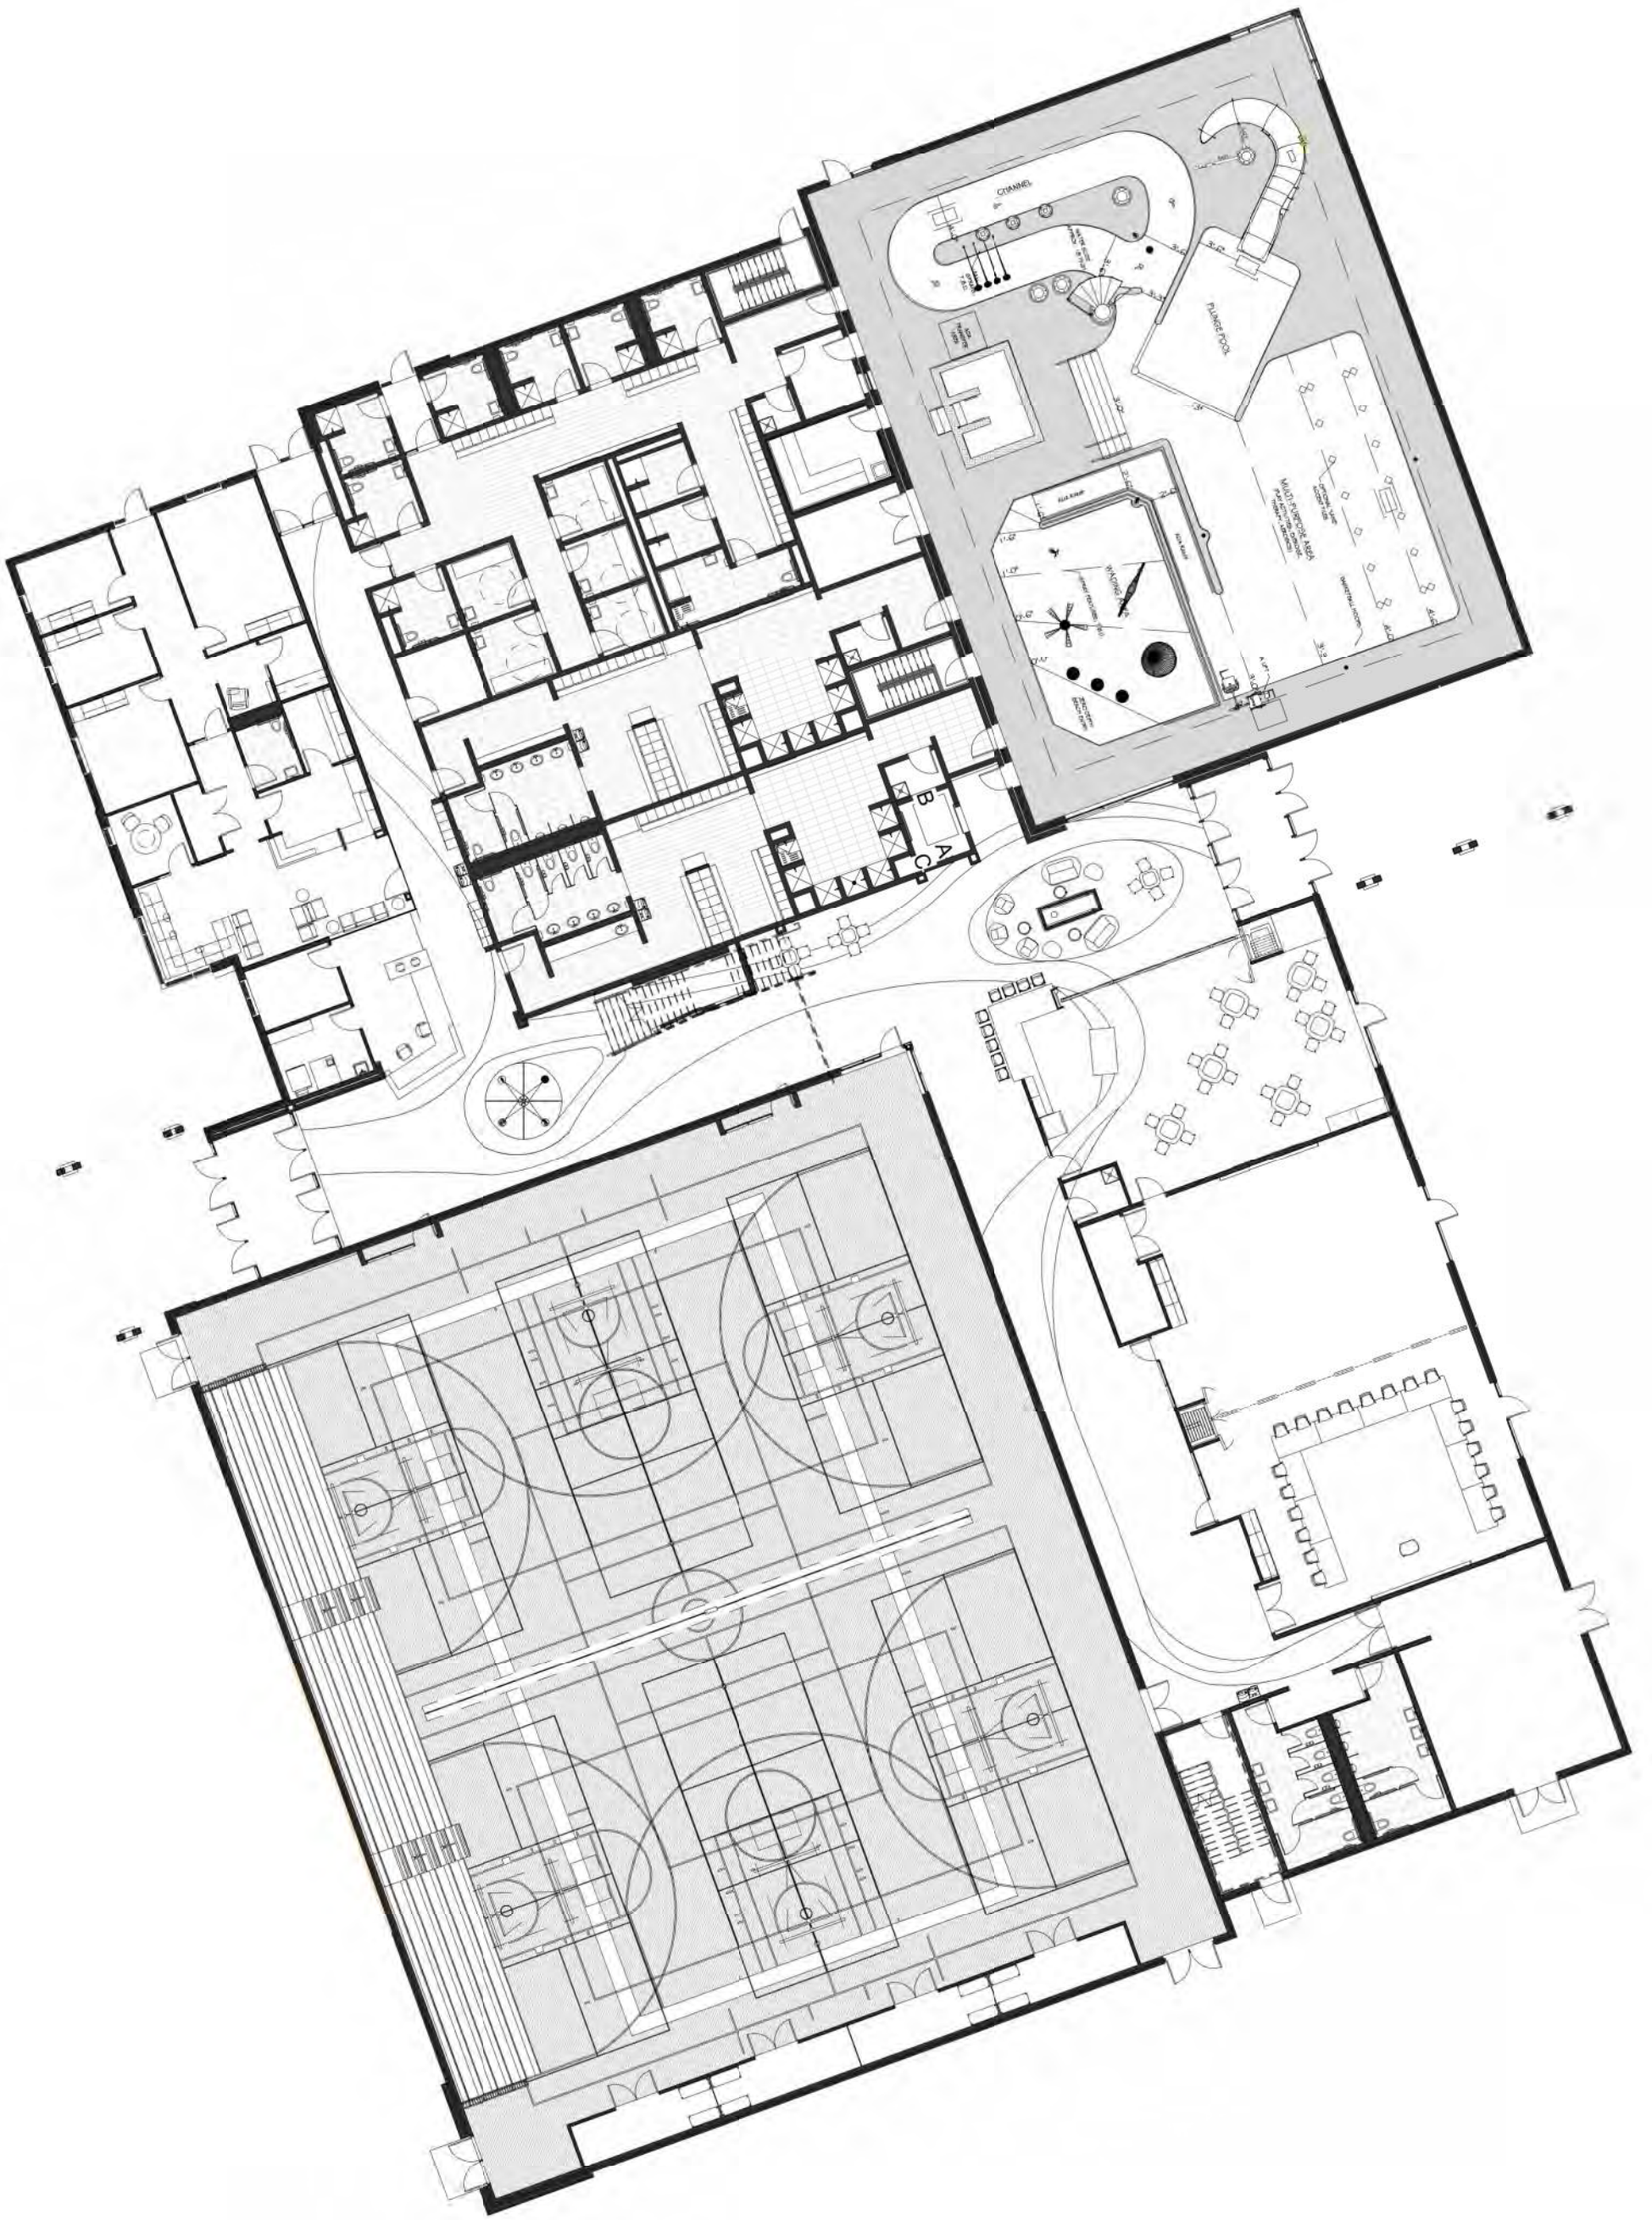

Leech Lake Area Health & Wellness Center
Cass Lake, Minnesota

EXISTING SITE

Leech Lake Area Health & Wellness Center
Cass Lake, Minnesota

SITE PLAN

Leech Lake Area Health & Wellness Center

SITE PLAN - Enlarged

Leech Lake Area Health & Wellness Center

SITE PLAN - BEACH ACCESS

5/26/2020 1:45:01 PM

NORTH

MAIN LEVEL FLOOR PLAN

Leech Lake Area Health & Wellness Center

Cass Lake, Minnesota

0' 32' 64'

MAIN LEVEL FINISH PLAN

Leech Lake Area Health & Wellness Center

Cass Lake, Minnesota

Copyright © by LSE Architects, Inc.

5/26/2020 2:08:55 PM

Leech Lake Area
Health & Wellness Center

Leech Lake Area Health & Wellness Center

Cass Lake, Minnesota

OVERALL WEST ELEVATION

Copyright © LSE Architects, Inc.

5/26/2020 2:35:14 PM

Leech Lake Area
Health & Wellness Center

Leech Lake Area Health & Wellness Center
Cass Lake, Minnesota

MAIN ENTRANCE