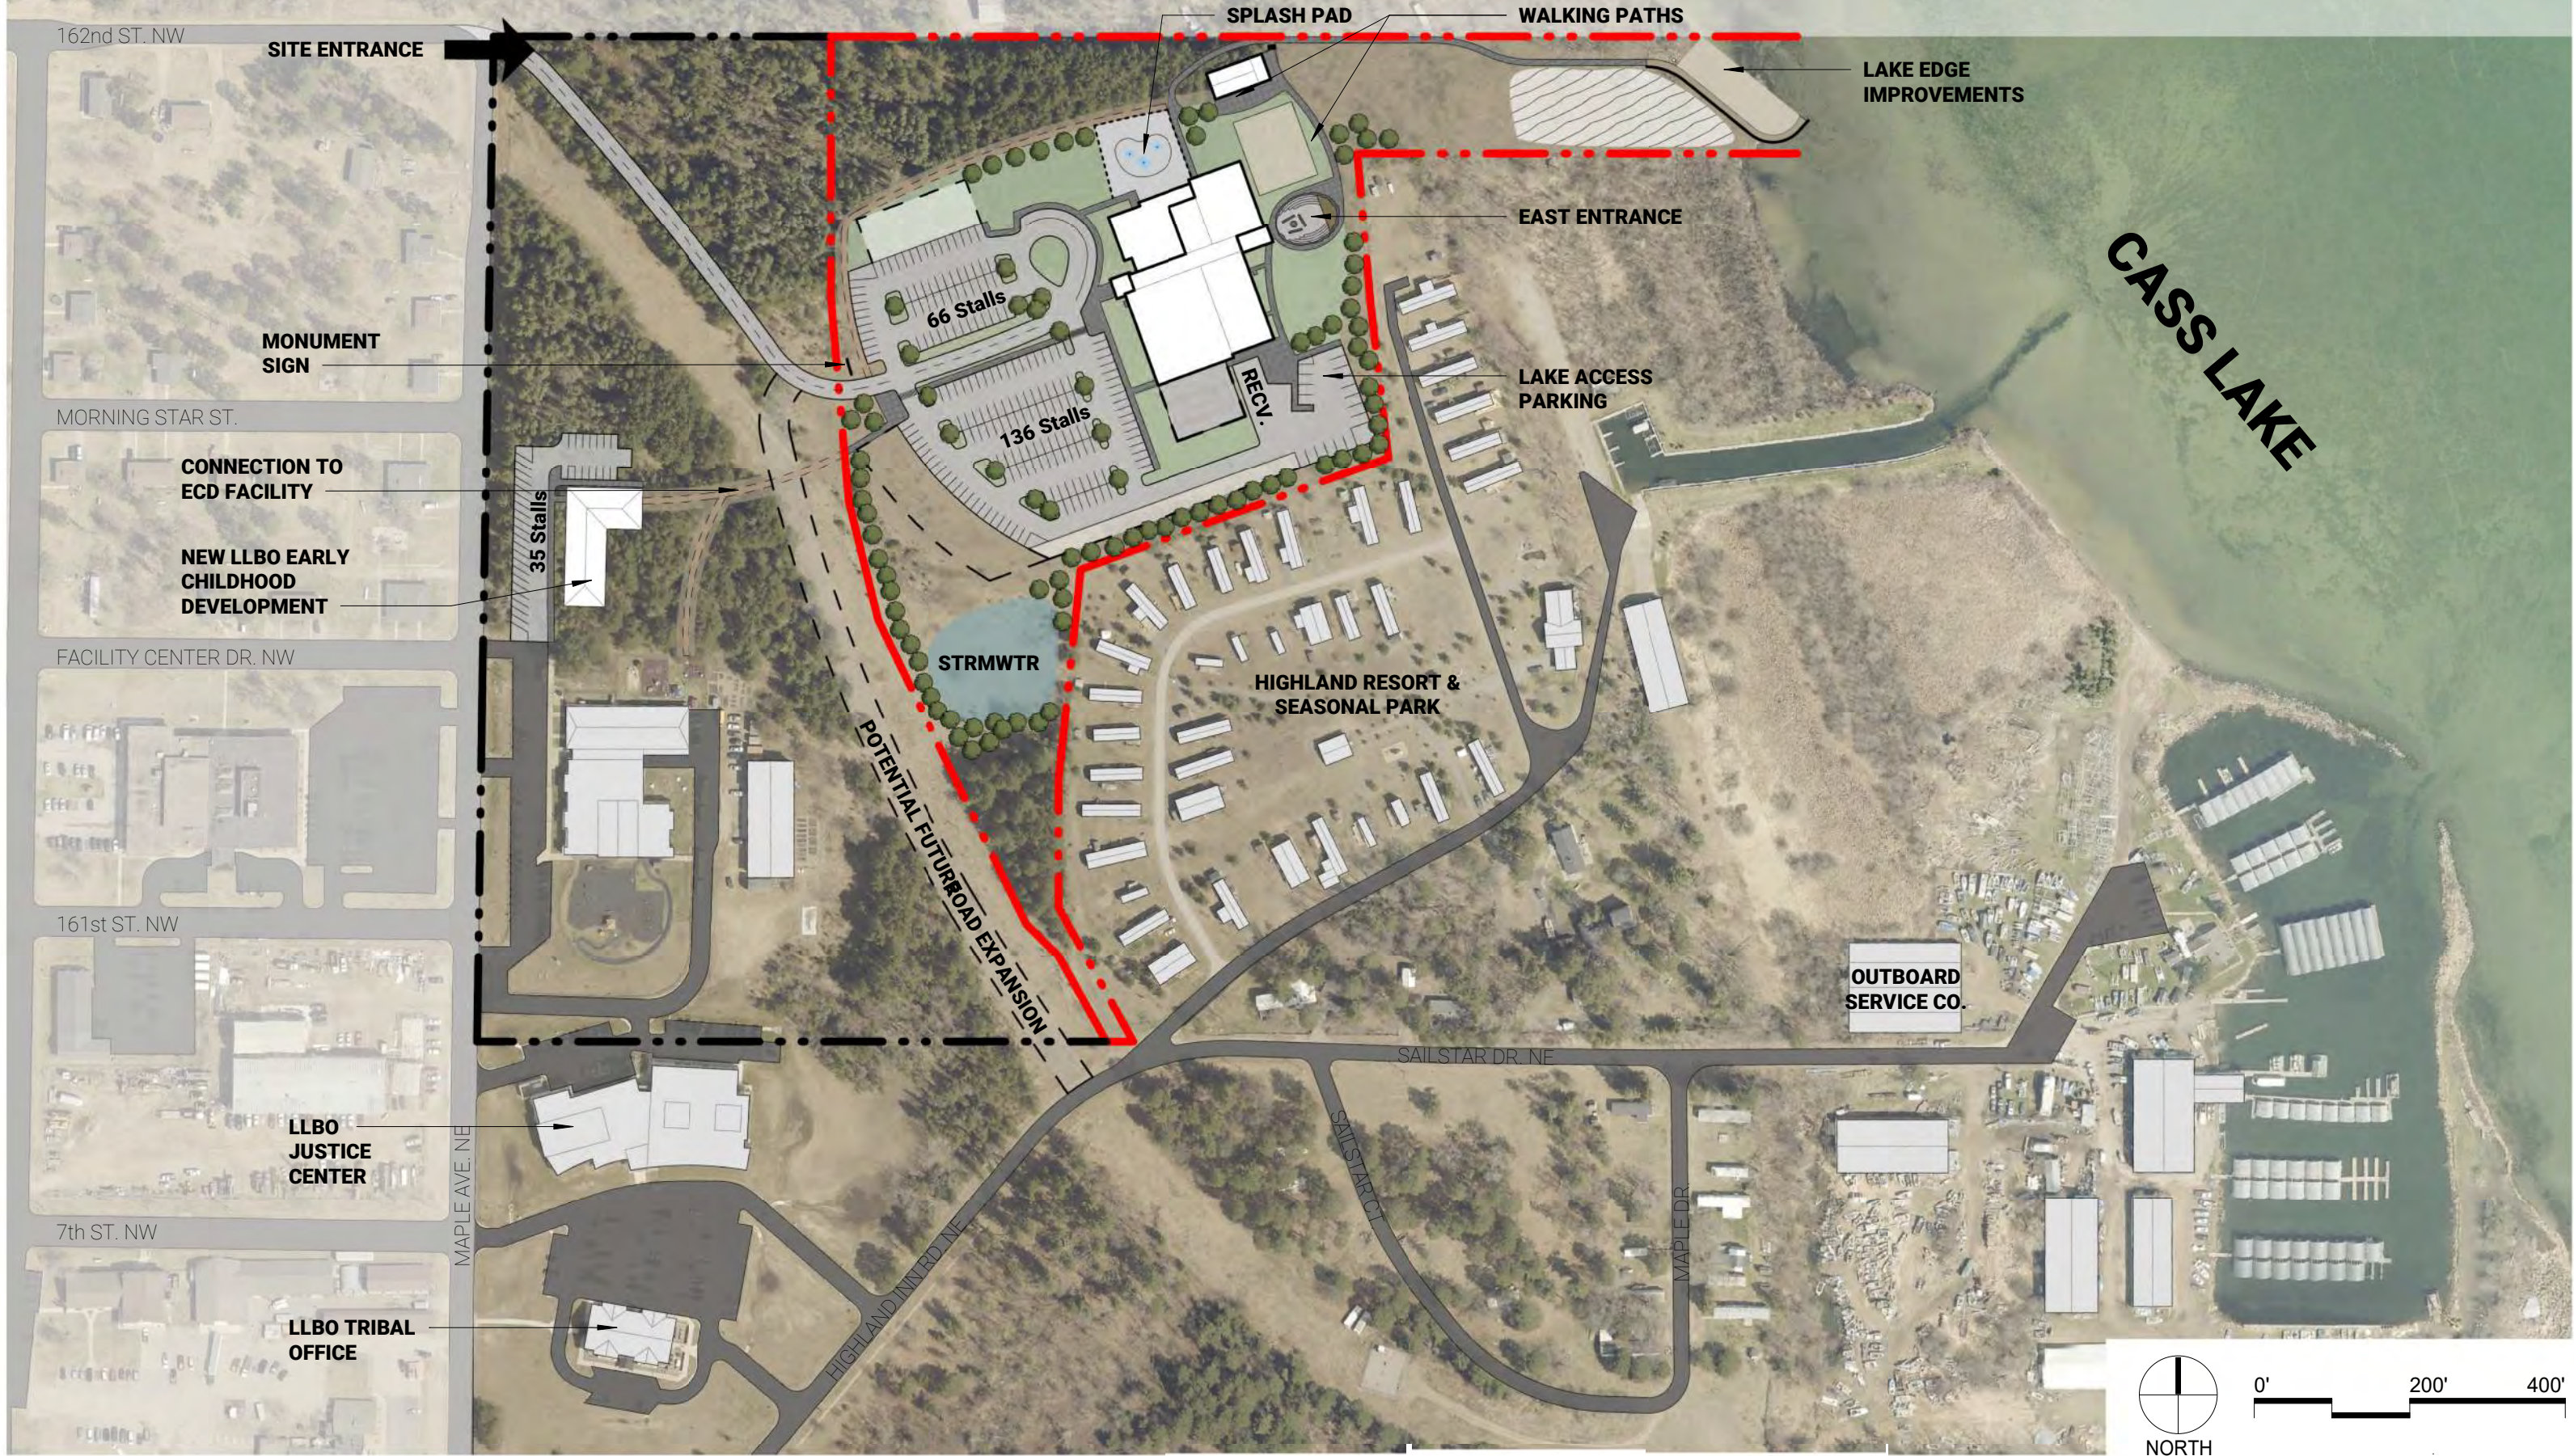

LEECH LAKE AREA HEALTH & WELLNESS CENTER

Leech Lake Band of Ojibwe

Cass Lake, Minnesota

House File 4565/Senate File 4585

92nd Legislature (2021-2022)

Cass Lake; Leech Lake Area Health and Wellness Center funding provided, and money appropriated.

Leech Lake Area Health & Wellness Center
Cass Lake, Minnesota

EXISTING SITE

Leech Lake Area Health & Wellness Center
Cass Lake, Minnesota

SITE PLAN

Leech Lake Area Health & Wellness Center

SITE PLAN - Enlarged

Leech Lake Area Health & Wellness Center

SITE PLAN - BEACH ACCESS

5/26/2020 1:45:01 PM

NORTH

MAIN LEVEL FLOOR PLAN

Leech Lake Area Health & Wellness Center

Cass Lake, Minnesota

0' 32' 64'

Cass Lake, Minnesota

OVERALL WEST ELEVATION

Copyright © LSE Architects, Inc.

5/26/2020 2:35:14 PM

Leech Lake Area
Health & Wellness Center

Leech Lake Area Health & Wellness Center
Cass Lake, Minnesota

MAIN ENTRANCE