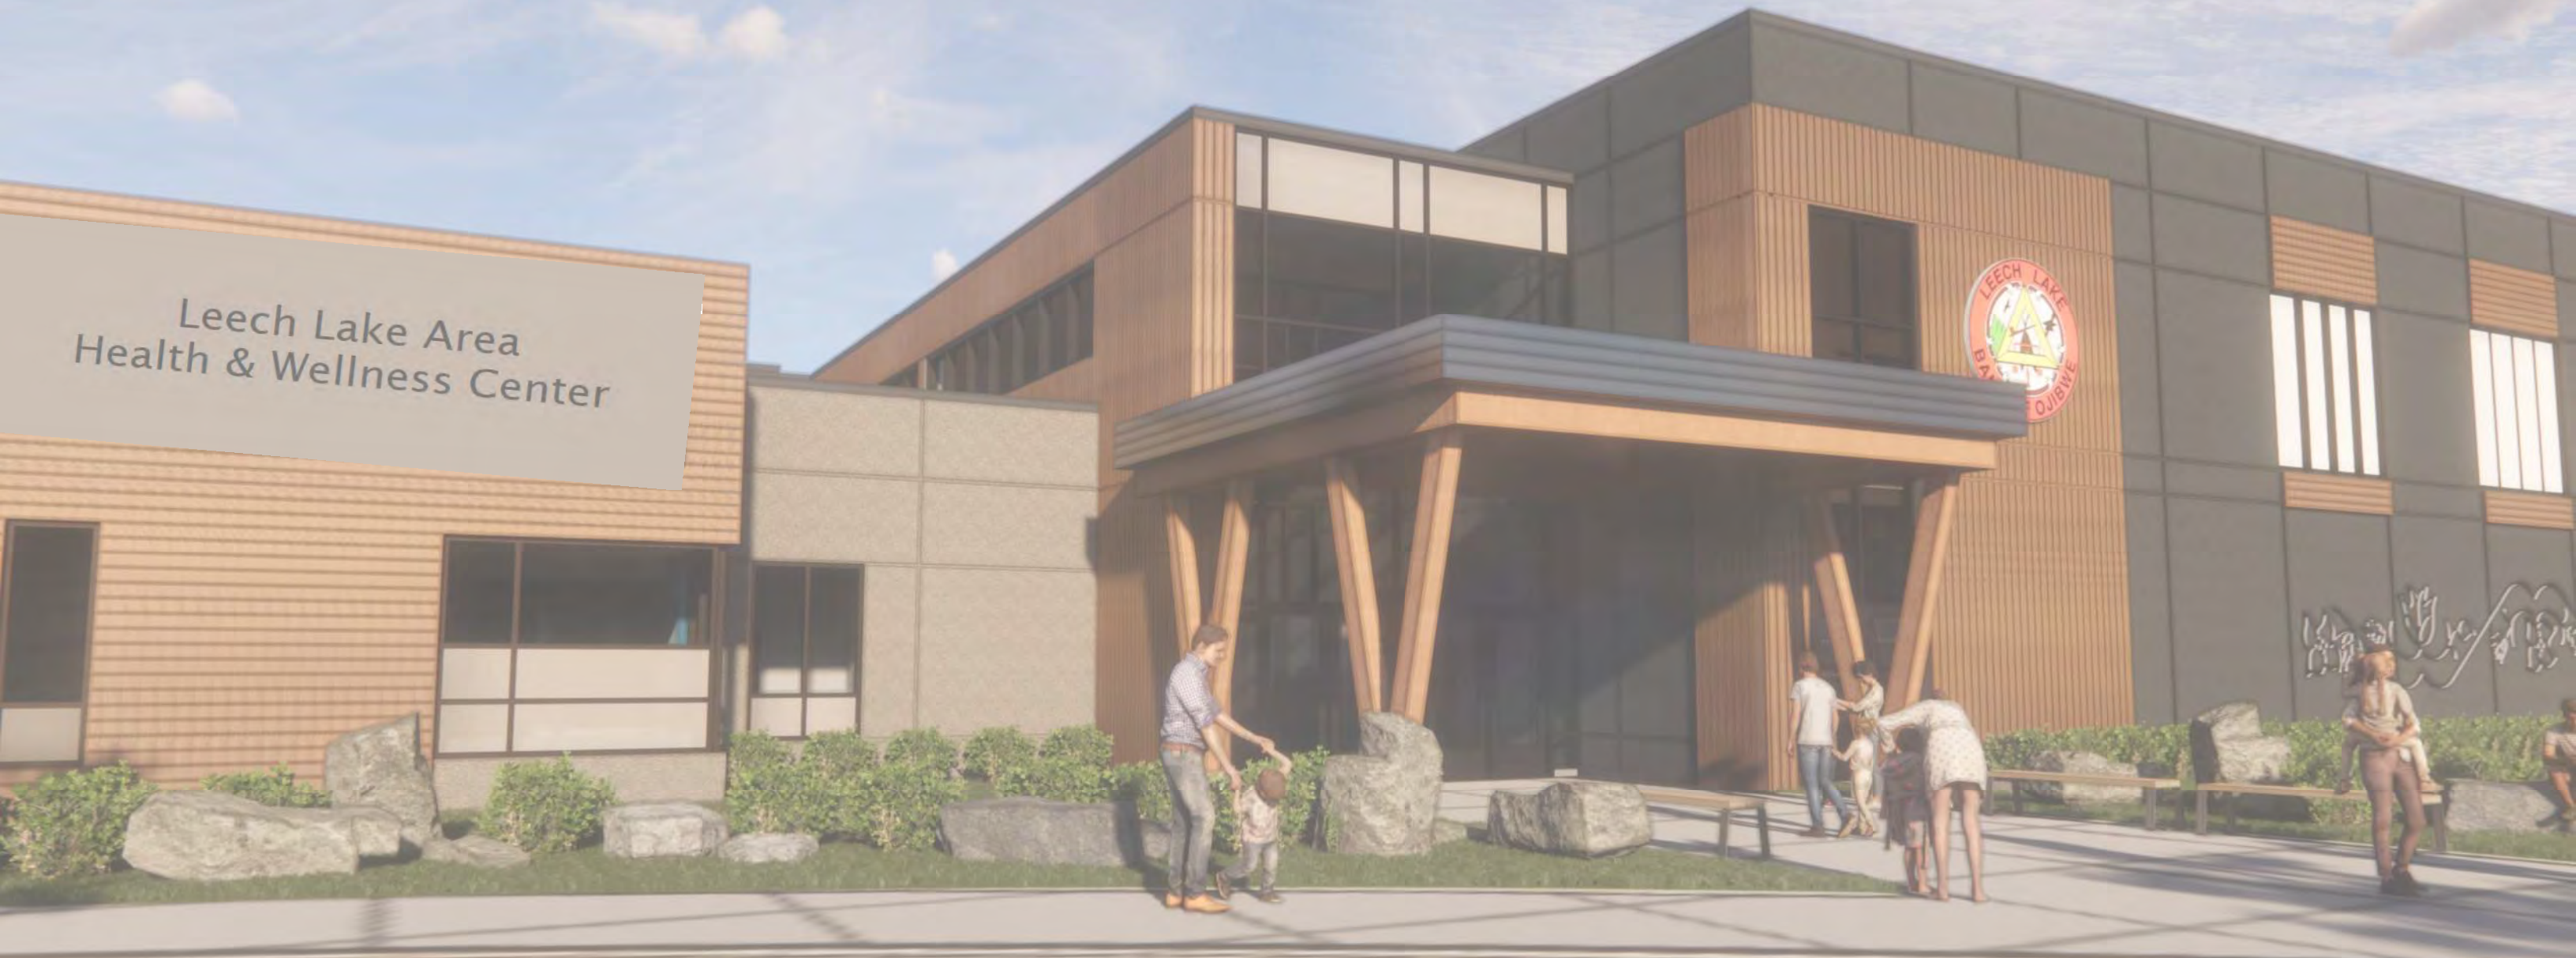

LEECH LAKE AREA HEALTH & WELLNESS CENTER

Leech Lake Band of Ojibwe

Cass Lake, Minnesota

House File 4565/Senate File 4585

92nd Legislature (2021-2022)

Cass Lake; Leech Lake Area Health and Wellness Center funding provided, and money appropriated.

Leech Lake Area Health & Wellness Center
Cass Lake, Minnesota

EXISTING SITE

Leech Lake Area Health & Wellness Center
Cass Lake, Minnesota

SITE PLAN

Leech Lake Area Health & Wellness Center

SITE PLAN - Enlarged

Leech Lake Area Health & Wellness Center

SITE PLAN - BEACH ACCESS

5/26/2020 1:45:01 PM

NORTH

MAIN LEVEL FLOOR PLAN

Leech Lake Area Health & Wellness Center

Cass Lake, Minnesota

0' 32' 64'

Cass Lake, Minnesota

OVERALL WEST ELEVATION

Copyright © LSE Architects, Inc.

5/26/2020 2:35:14 PM

Leech Lake Area
Health & Wellness Center

Leech Lake Area Health & Wellness Center
Cass Lake, Minnesota

MAIN ENTRANCE