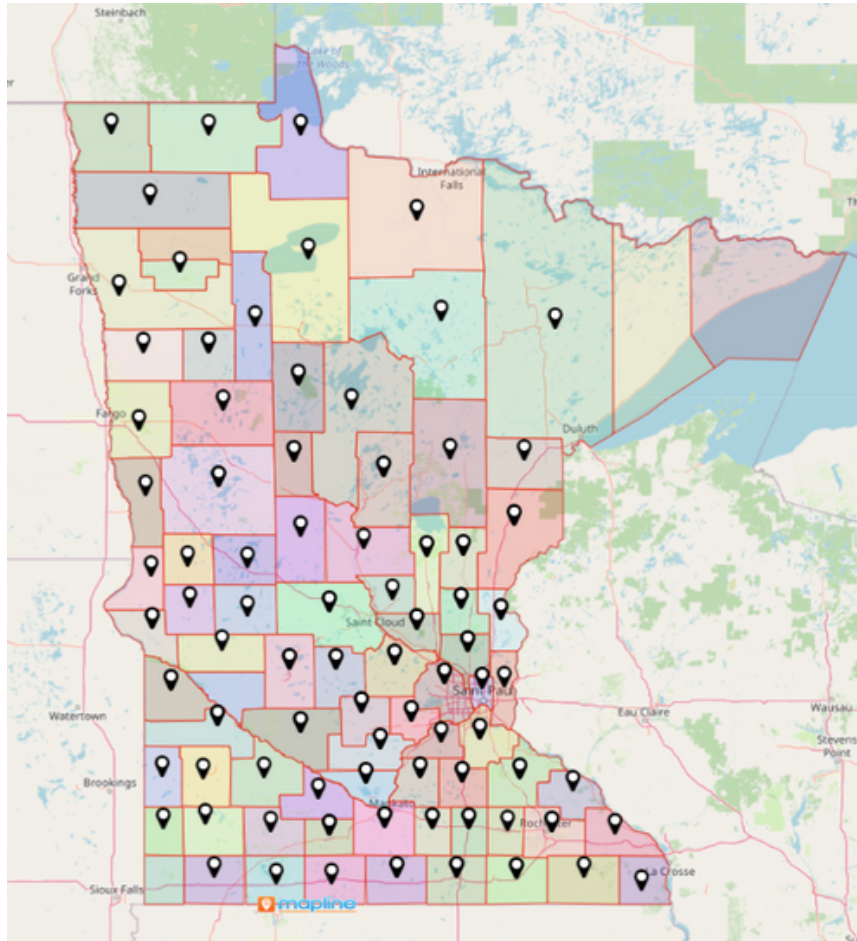

## CornerHouse Regional Significance Children Served & Investigators Trained

MN County	Children Served	Investigators Trained
Aitkin	1	32
Anoka	94	180
Becker		34
Beltrami		44
Benton		27
Blue Earth	3	221
Brown	1	36
Big Stone	2	48
Bottineau		9
Burleigh		1
Carver	20	145
Carlton		5
Cass	6	23
Chippewa	2	15
Chisago	19	98
Clay		33
Cook		33
Cottonwood		16
Clearwater		26
Crow Wing		28
Dakota	64	137
Dodge		27
Douglas	3	34
Fairbault	1	46
Fillmore		46

MN County	Children Served	Investigators Trained
Freeborn	3	47
Goodhue	11	59
Grant		31
Hennepin	7048	1133
Houston	1	53
Hubbard	1	44
Isanti	19	86
Itasca		30
Jackson		35
Kanabec	6	6
Kandiyohi	4	102
Kittson		2
Koochiching		5
Lac qui Parle		25
Lake of the Woods		22
Lake		4
Le Sueur	2	51
Lincoln	1	7
Lyon	2	74
Mahnomen	1	40
McLeod	8	20
Marshall		3
Martin	1	59
Mahnomen	6	40
Meeker	6	142

MN County	Children Served	Investigators Trained
Mille Lacs	5	117
Morrison		24
Murray		10
Mower		26
Nicollet	2	46
Nobles		124
Norman		10
Olmsted	5	130
OtterTail	1	146
Pennington		4
Pierce	2	
Pine	4	54
Pipestone		6
Polk	3	32
Pope	4	34
Ramsey	118	551
Redwood		60
Red Lake		38
Renville	3	37
Rice	1	78
Rock		22
Roseau		13
St. Louis		15
Sawyer	1	
Scott	21	97

MN County	Children Served	Investigators Trained
Sherburne	14	122
Sibley	2	66
St. Louis	1	15
Stearns	24	261
Steele	2	35
Stevens		21
Swift		98
Todd		24
Traverse		7
Wabasha		71
Wadena	1	19
Waseca	3	15
Washington	30	204
Wantonwan	3	14
Winona		14
Wilkin		1
Wright	26	87
Yellow Medicine	2	11
<b>Total</b>	<b>7616</b>	<b>6165</b>