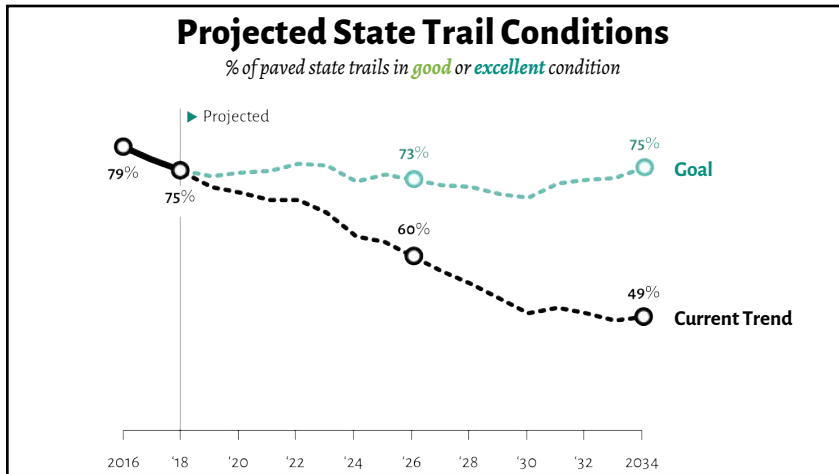

1

2

3

4

5

6

7

- ### HF 697 provides needed funds to maintain paved state trail system over time
- Support from over 20 organizations across Minnesota:**
- Parks & Trails Council
  - Friends of Anderson Park
  - Friends of Blue Mounds State Park
  - Friends of Camden State Park
  - Friends of Chester Woods
  - Freeborn County Trail Association
  - Frontenac State Park Association
  - Gateway Browns Creek Trail Association
  - Friends of Glacial Lakes State Park
  - Glendalough Park Partners
  - Goodhue-Pioneer Trail Association
  - Friends of Itasca State Park
  - Friends of the Jackson County Trails
  - Friends of Lake Maria State Park
  - Friends of the Lake Vermilion Trail
  - Friends of Maplewood State Park
  - Friends of the Mill Towns State Trail
  - Minnesota Trail Riders Association
  - Friends of the Mississippi Blufflands Trail
  - Friends of Scandia Parks and Trails
  - Friends of the Shooting Star Trail/Prairie Visions
  - Sibley State Park Improvement Association
  - Friends of Tettegouche State Park
  - Friends of Whitewater State Park