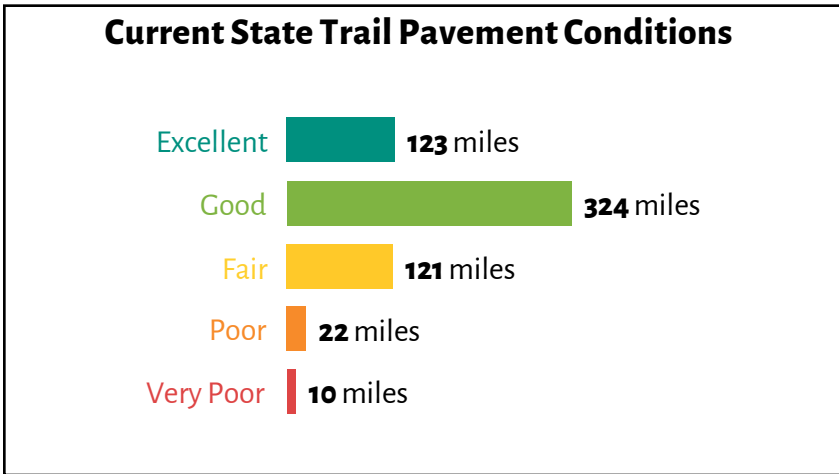

1

2

3

4

5

6

7

- ### HF 697 provides needed funds to maintain paved state trail system over time
- Support from over 20 organizations across Minnesota:**
- Parks & Trails Council
  - Friends of Anderson Park
  - Friends of Blue Mounds State Park
  - Friends of Camden State Park
  - Friends of Chester Woods
  - Freeborn County Trail Association
  - Frontenac State Park Association
  - Gateway Browns Creek Trail Association
  - Friends of Glacial Lakes State Park
  - Glendalough Park Partners
  - Goodhue-Pioneer Trail Association
  - Friends of Itasca State Park
  - Friends of the Jackson County Trails
  - Friends of Lake Maria State Park
  - Friends of the Lake Vermilion Trail
  - Friends of Maplewood State Park
  - Friends of the Mill Towns State Trail
  - Minnesota Trail Riders Association
  - Friends of the Mississippi Blufflands Trail
  - Friends of Scandia Parks and Trails
  - Friends of the Shooting Star Trail/Prairie Visions
  - Sibley State Park Improvement Association
  - Friends of Tettegouche State Park
  - Friends of Whitewater State Park