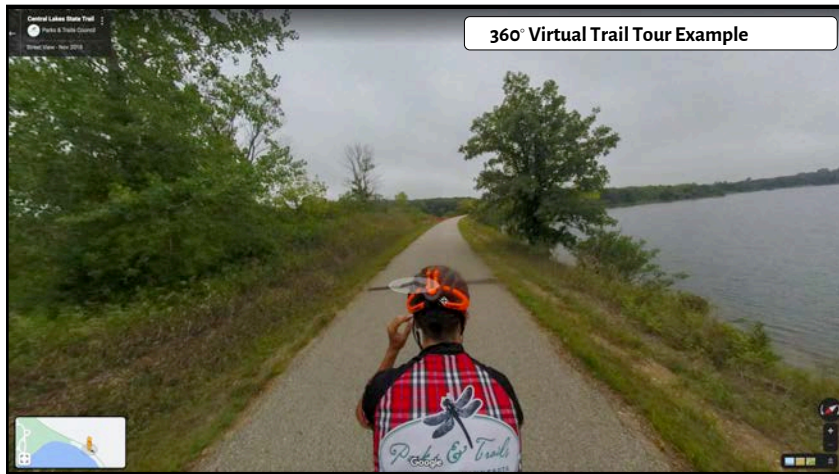

1

2

3

4

5

6

7

- ### HF 697 provides needed funds to maintain paved state trail system over time
- Support from over 20 organizations across Minnesota:**
- Parks & Trails Council
  - Friends of Anderson Park
  - Friends of Blue Mounds State Park
  - Friends of Camden State Park
  - Friends of Chester Woods
  - Freeborn County Trail Association
  - Frontenac State Park Association
  - Gateway Browns Creek Trail Association
  - Friends of Glacial Lakes State Park
  - Glendalough Park Partners
  - Goodhue-Pioneer Trail Association
  - Friends of Itasca State Park
  - Friends of the Jackson County Trails
  - Friends of Lake Maria State Park
  - Friends of the Lake Vermilion Trail
  - Friends of Maplewood State Park
  - Friends of the Mill Towns State Trail
  - Minnesota Trail Riders Association
  - Friends of the Mississippi Blufflands Trail
  - Friends of Scandia Parks and Trails
  - Friends of the Shooting Star Trail/Prairie Visions
  - Sibley State Park Improvement Association
  - Friends of Tettegouche State Park
  - Friends of Whitewater State Park