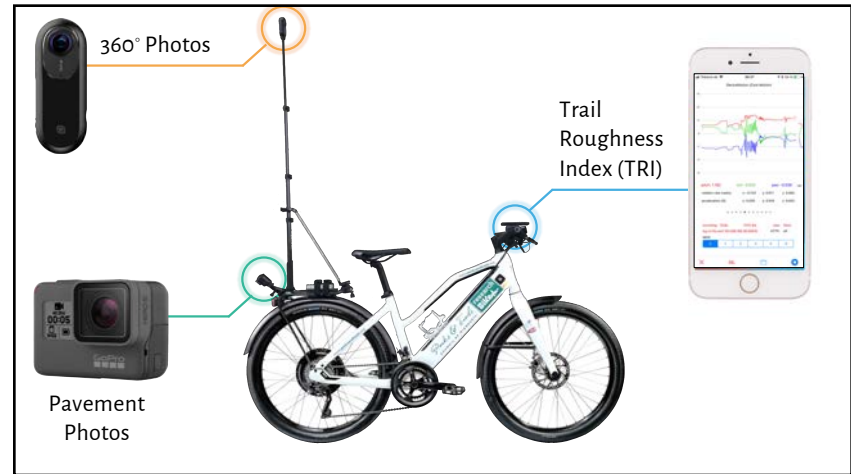

1

2

3

4

5

6

7

- ### HF 697 provides needed funds to maintain paved state trail system over time
- Support from over 20 organizations across Minnesota:**
- Parks & Trails Council
  - Friends of Anderson Park
  - Friends of Blue Mounds State Park
  - Friends of Camden State Park
  - Friends of Chester Woods
  - Freeborn County Trail Association
  - Frontenac State Park Association
  - Gateway Browns Creek Trail Association
  - Friends of Glacial Lakes State Park
  - Glendalough Park Partners
  - Goodhue-Pioneer Trail Association
  - Friends of Itasca State Park
  - Friends of the Jackson County Trails
  - Friends of Lake Maria State Park
  - Friends of the Lake Vermilion Trail
  - Friends of Maplewood State Park
  - Friends of the Mill Towns State Trail
  - Minnesota Trail Riders Association
  - Friends of the Mississippi Blufflands Trail
  - Friends of Scandia Parks and Trails
  - Friends of the Shooting Star Trail/Prairie Visions
  - Sibley State Park Improvement Association
  - Friends of Tettegouche State Park
  - Friends of Whitewater State Park