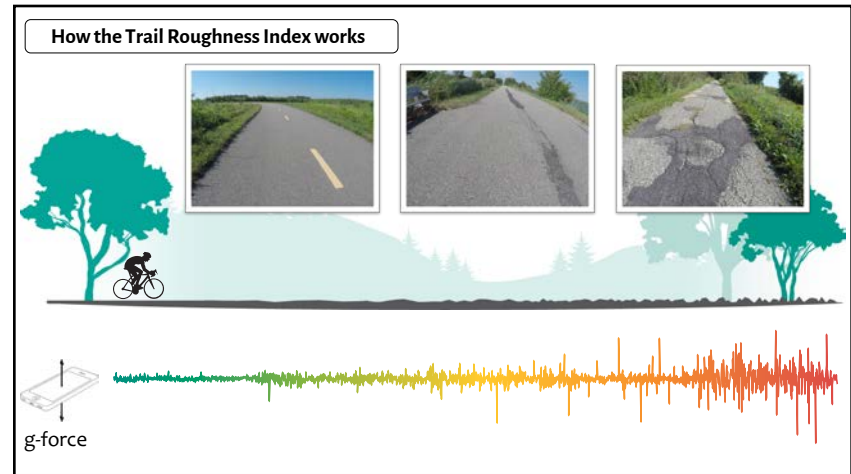

1

2

3

4

5

6

7

- ### HF 697 provides needed funds to maintain paved state trail system over time
- Support from over 20 organizations across Minnesota:**
- Parks & Trails Council
  - Friends of Anderson Park
  - Friends of Blue Mounds State Park
  - Friends of Camden State Park
  - Friends of Chester Woods
  - Freeborn County Trail Association
  - Frontenac State Park Association
  - Gateway Browns Creek Trail Association
  - Friends of Glacial Lakes State Park
  - Glendalough Park Partners
  - Goodhue-Pioneer Trail Association
  - Friends of Itasca State Park
  - Friends of the Jackson County Trails
  - Friends of Lake Maria State Park
  - Friends of the Lake Vermilion Trail
  - Friends of Maplewood State Park
  - Friends of the Mill Towns State Trail
  - Minnesota Trail Riders Association
  - Friends of the Mississippi Blufflands Trail
  - Friends of Scandia Parks and Trails
  - Friends of the Shooting Star Trail/Prairie Visions
  - Sibley State Park Improvement Association
  - Friends of Tettegouche State Park
  - Friends of Whitewater State Park