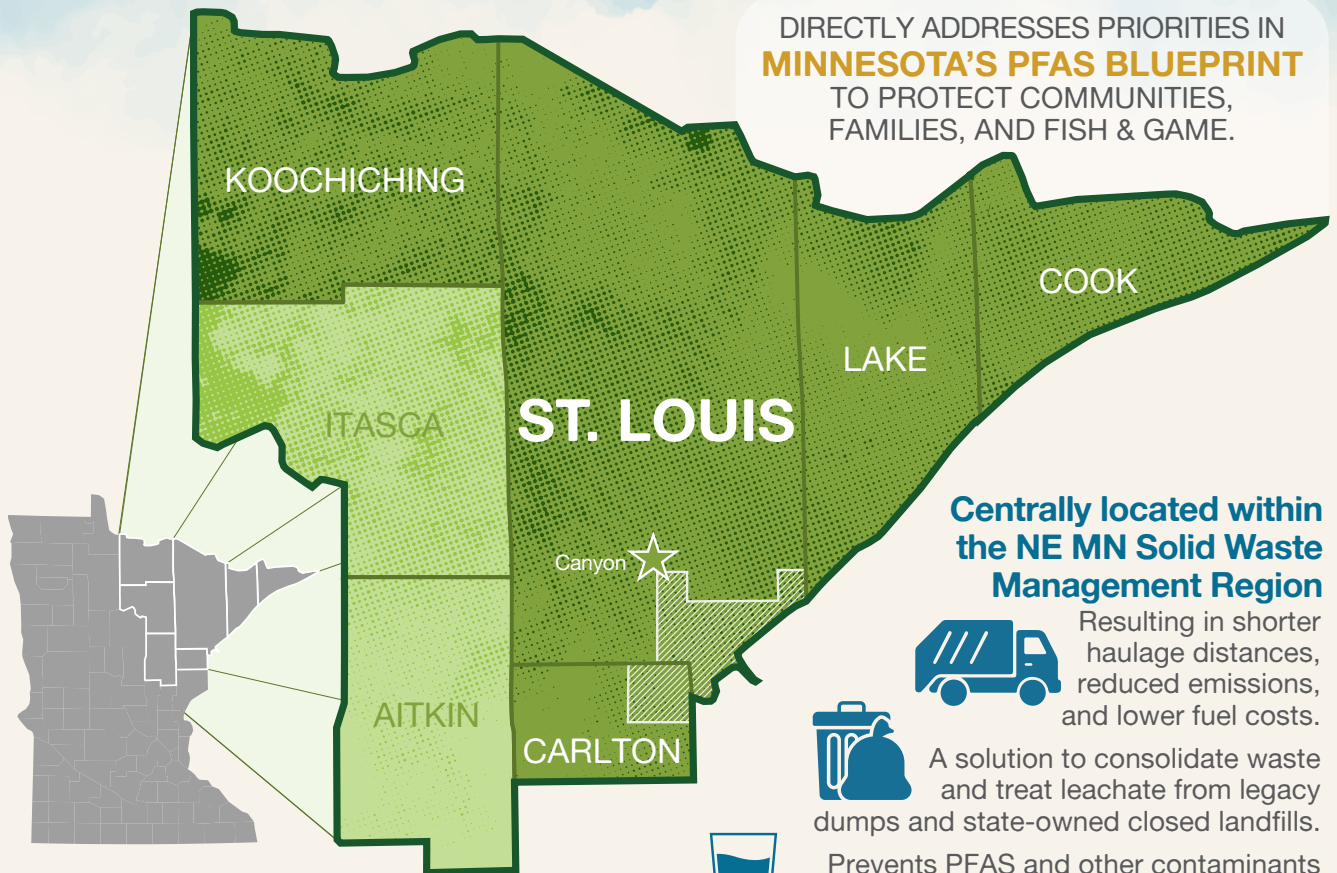

CANYON CAMPUS THE SOLID WASTE SOLUTION FOR ALL OF NORTHEASTERN MINNESOTA ST. LOUIS COUNTY'S INTEGRATED SOLID WASTE MANAGEMENT CAMPUS

- = Northeast Solid Waste Management Region
- ▨ = Resource Renew (WLSSD)
- = Currently committed to the Canyon Campus project

THE CANYON CAMPUS WOULD SERVE SEVEN COUNTIES INCLUDING RESOURCE RENEW (WLSSD). THAT'S **315,000+ PEOPLE** AND GEOGRAPHICALLY ALMOST **20% OF THE STATE**.

Cutting-edge advancements include:

- Improved MSW Landfill Permit
- Advanced Leachate Treatment and Management
- Sustainably powered with captured renewable energy
- Integrated recycling and other landfill diversion methods

SAINT
LOUIS
COUNTY
MINNESOTA