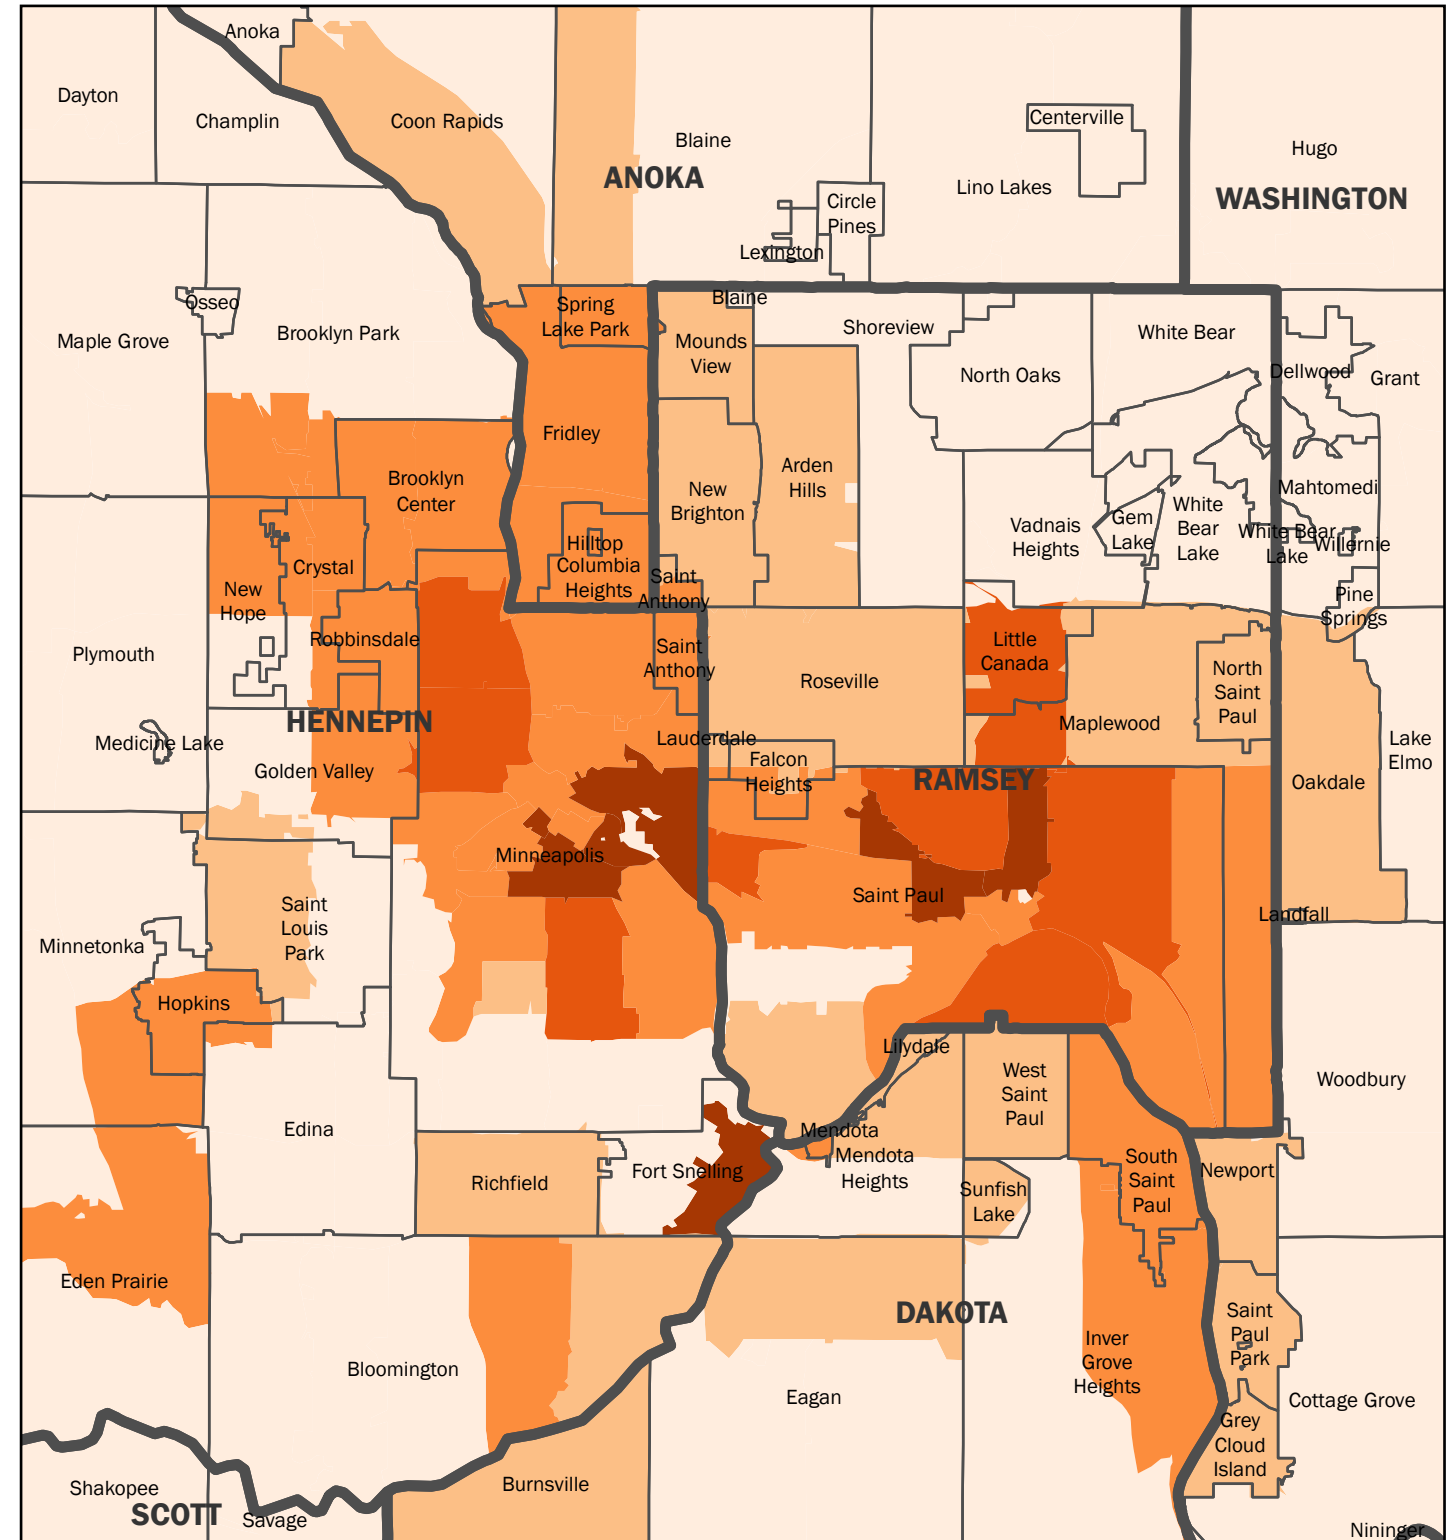

2018 Federal Poverty Level Income in Minnesota

Percent of Population Living Below 125% FPL, by Zip Code

3/3/2020