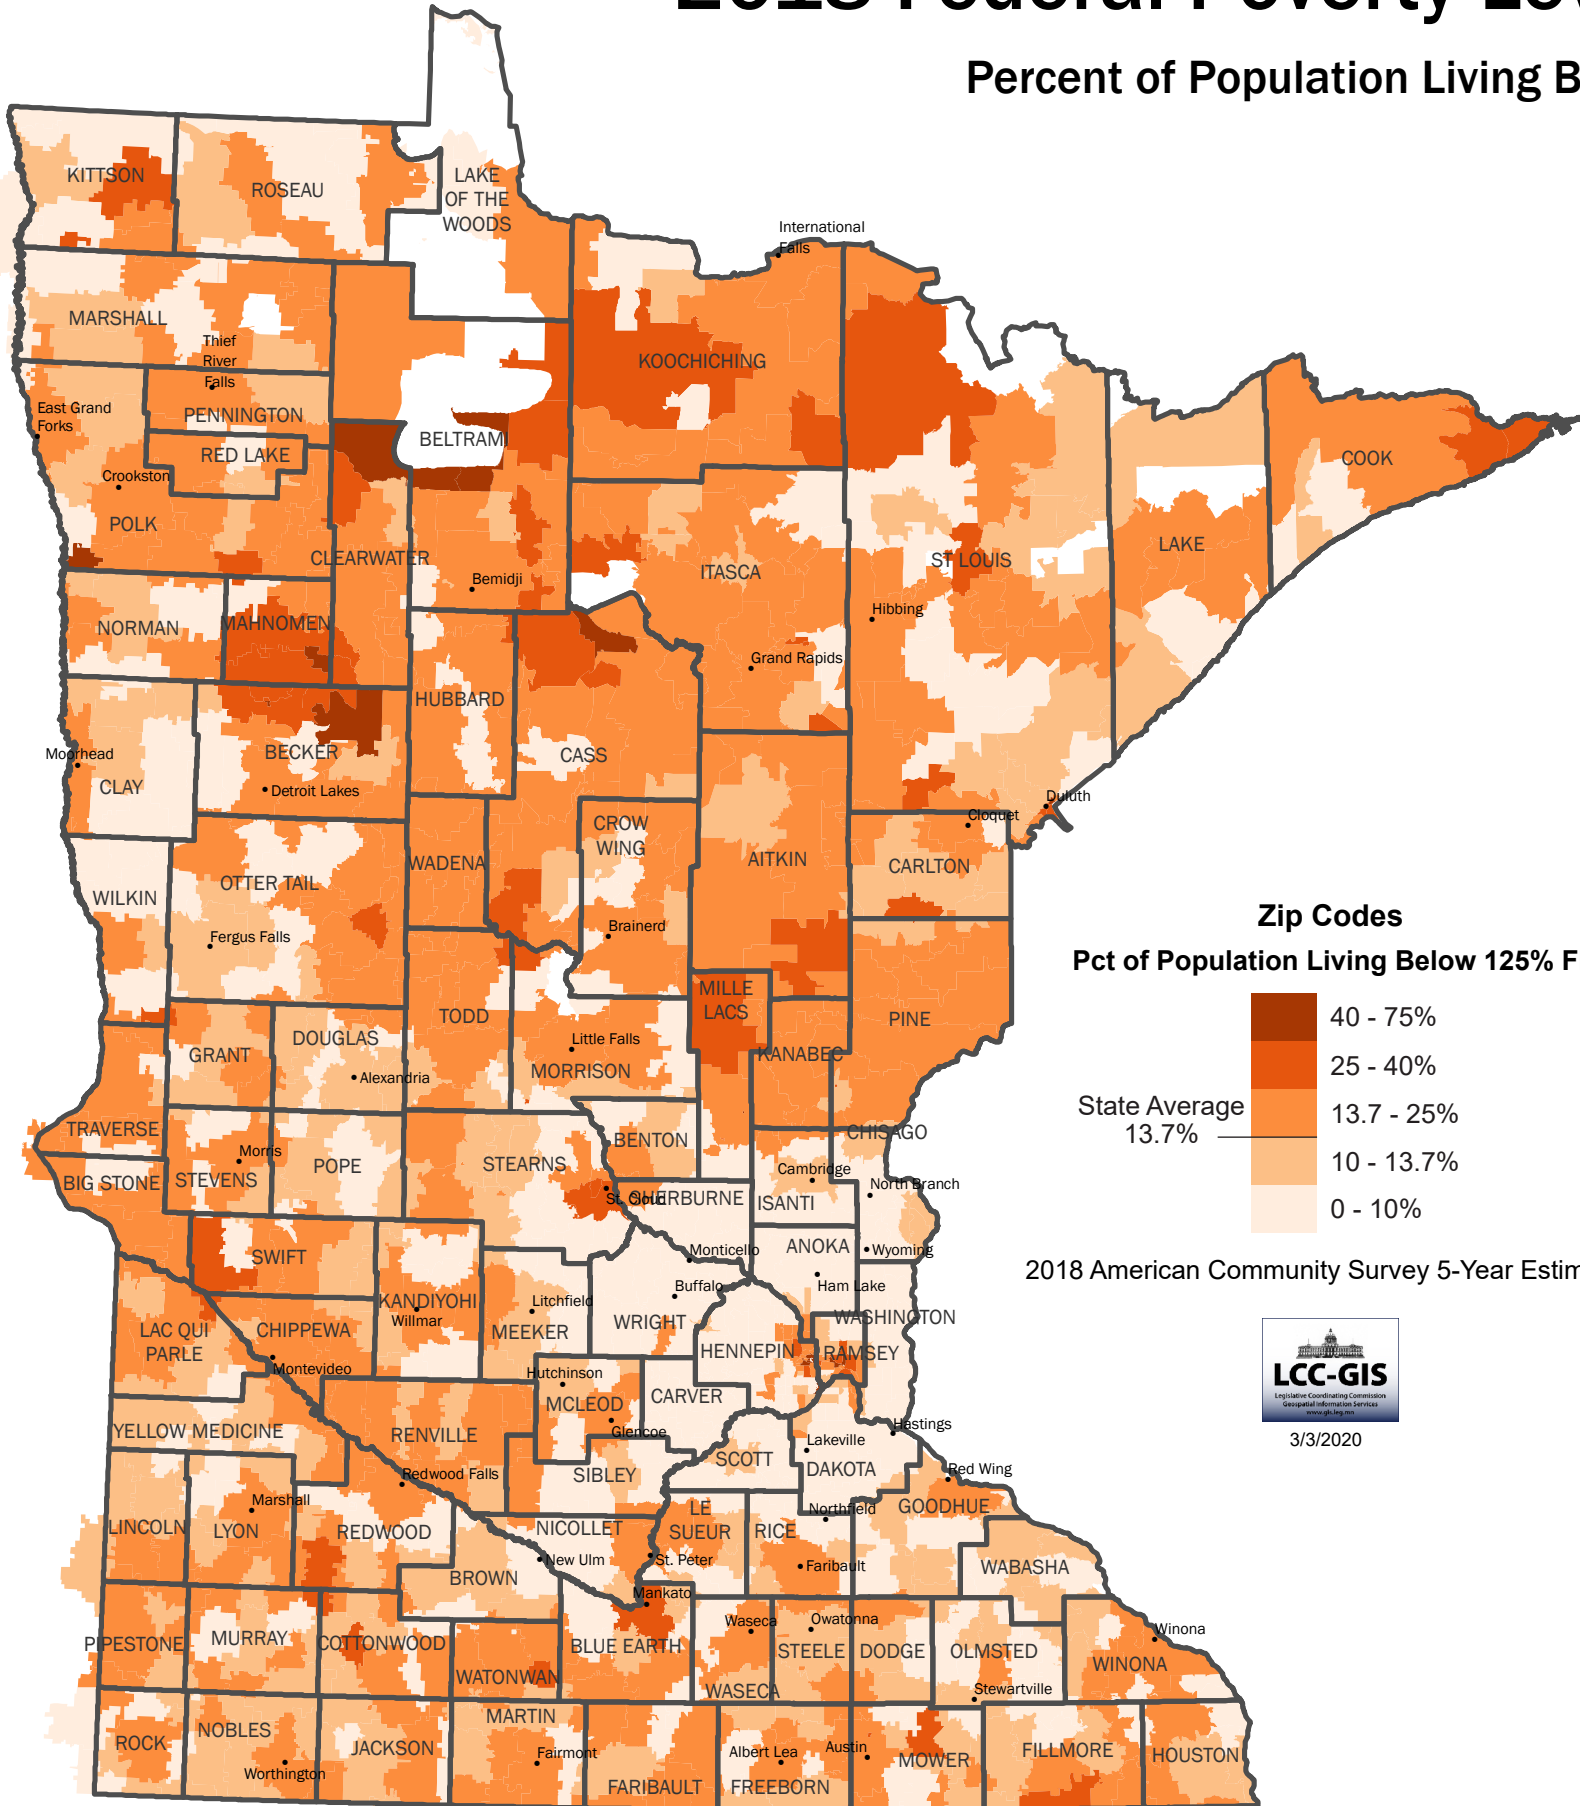

2018 Federal Poverty Level Income in Minnesota

Percent of Population Living Below 125% FPL, by Zip Code

3/3/2020