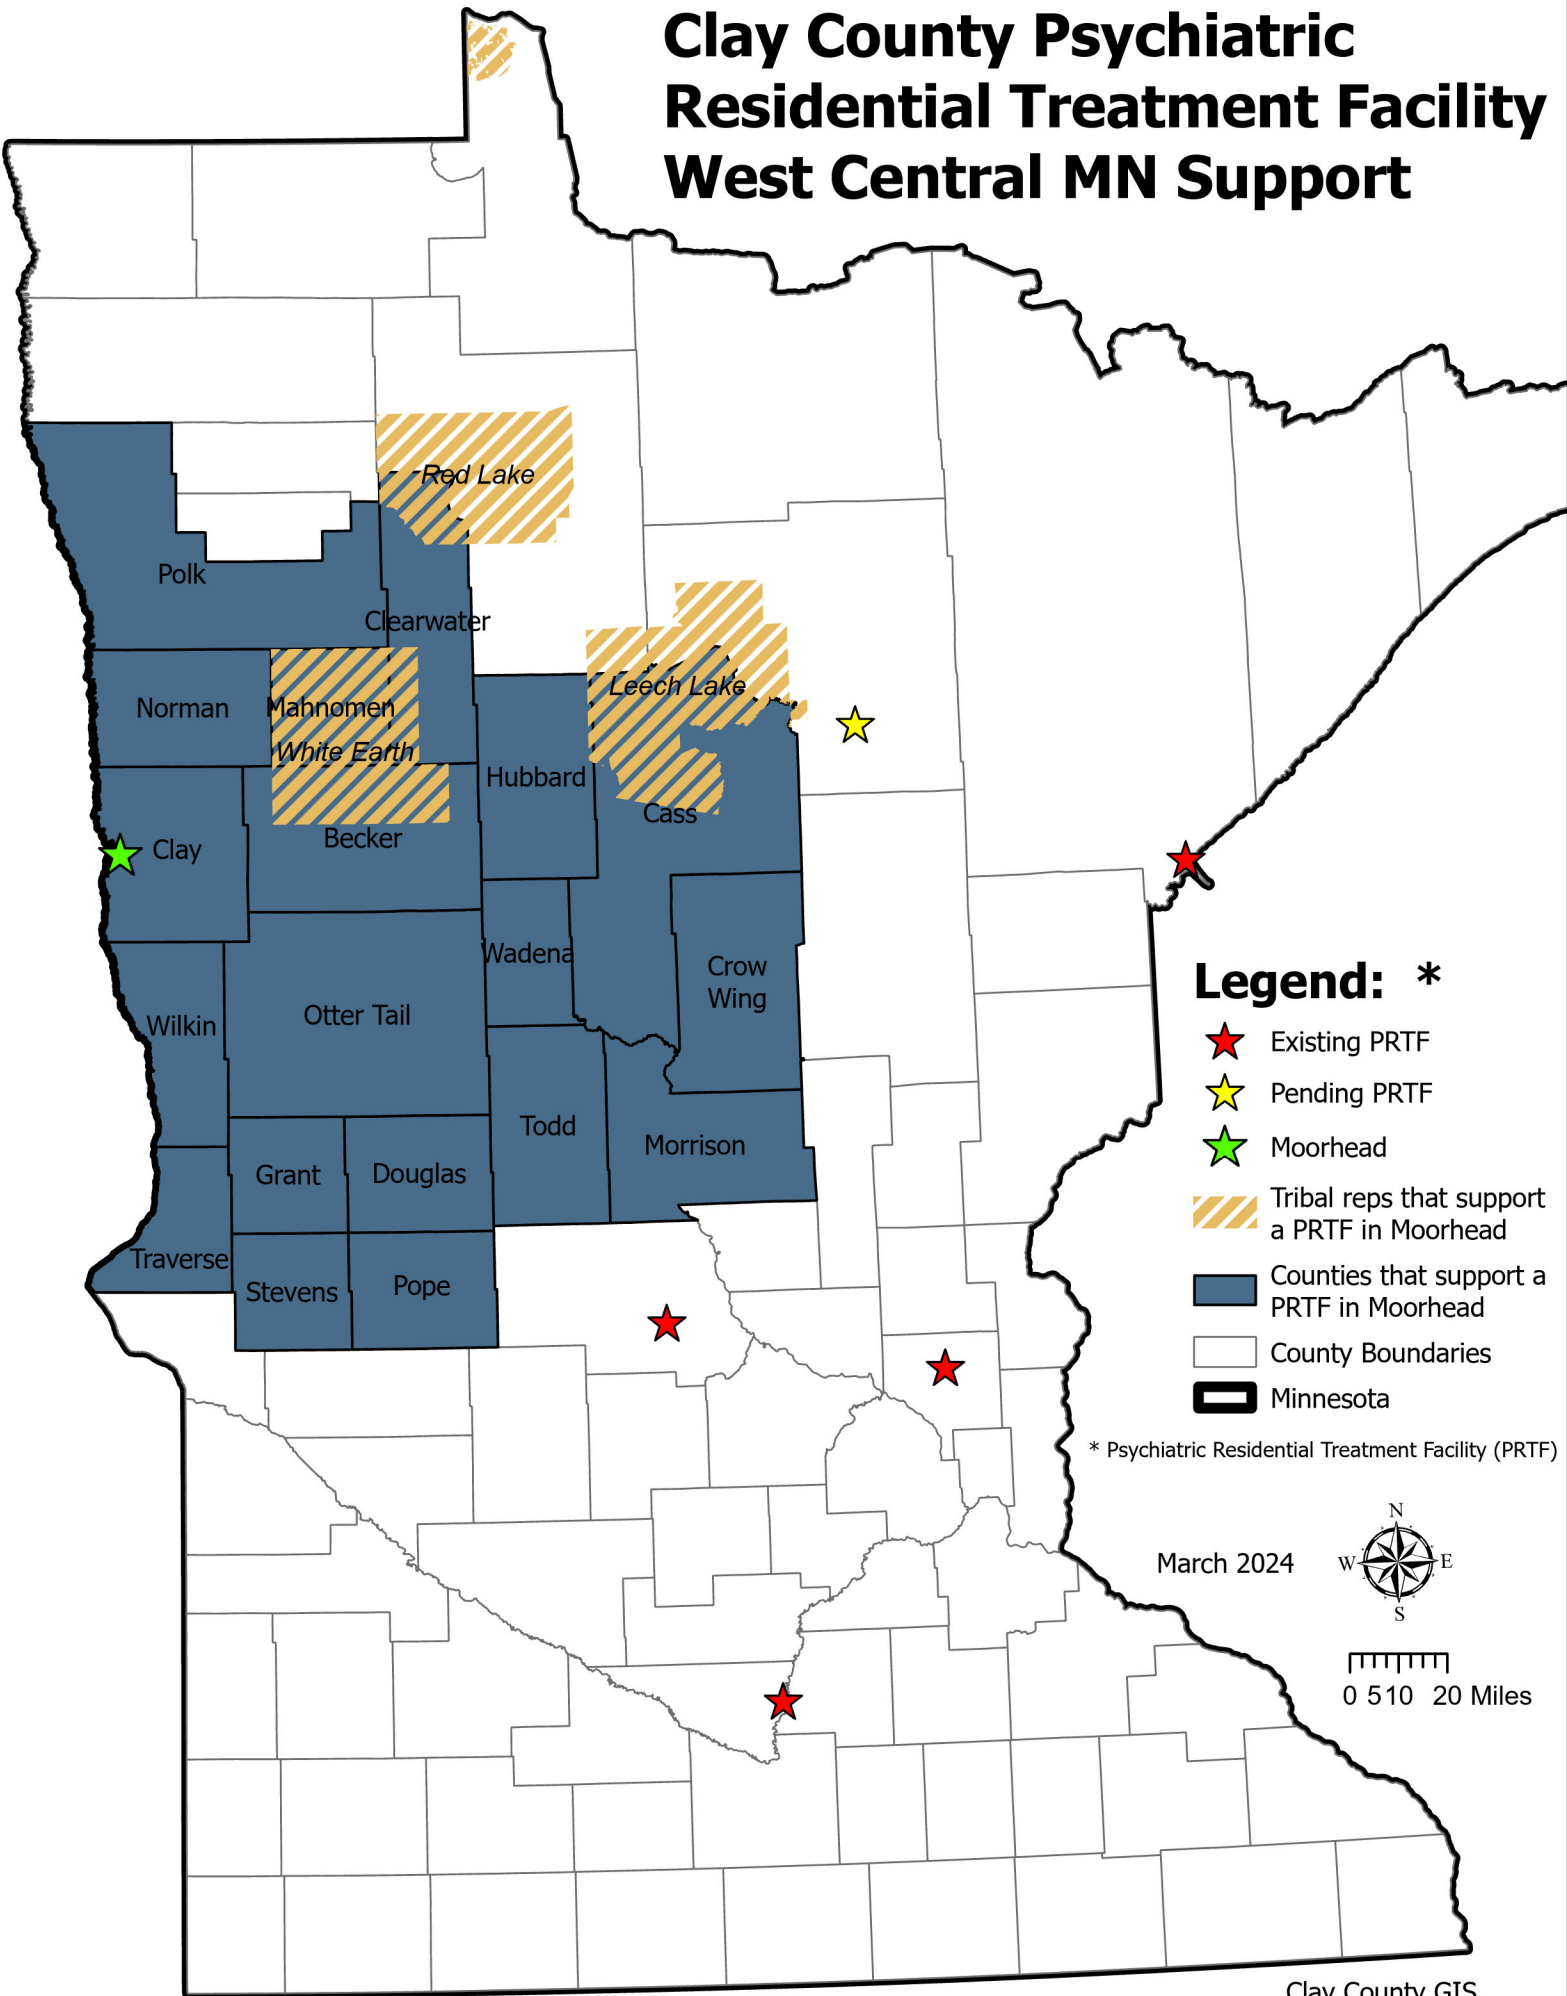

Clay County Psychiatric Residential Treatment Facility West Central MN Support

Legend: *

-  Existing PRTF
-  Pending PRTF
-  Moorhead
-  Tribal reps that support a PRTF in Moorhead
-  Counties that support a PRTF in Moorhead
-  County Boundaries
-  Minnesota

* Psychiatric Residential Treatment Facility (PRTF)

March 2024

0 5 10 20 Miles