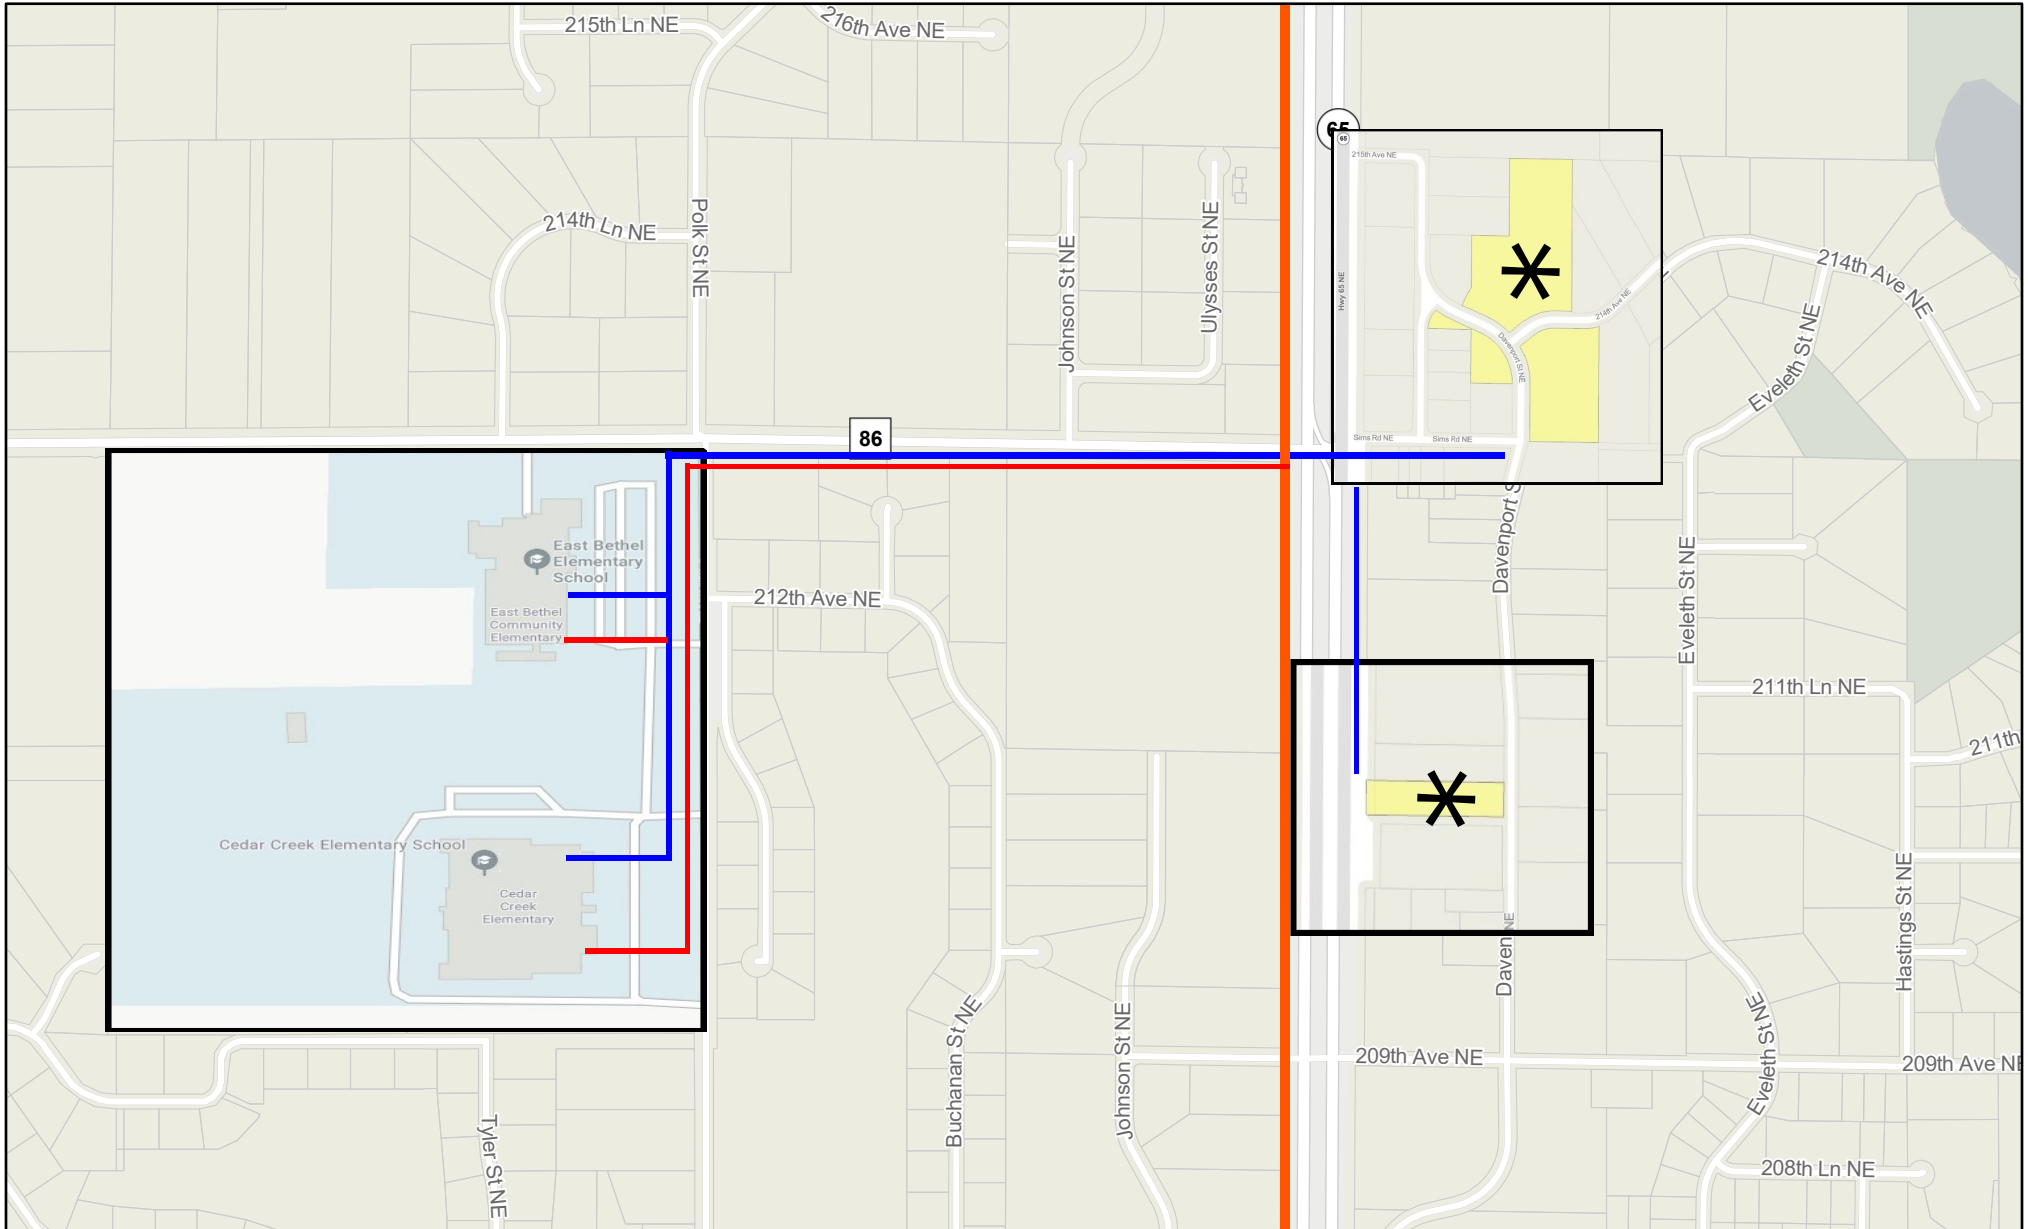

Proximity Map

1 inch equals 1,196 feet

City Owned Parcels

Possible Locations

Existing Sanitary Force Main

New Sanitary Line

New H2O Supply

April 4, 2024
Map Powered By DataLink