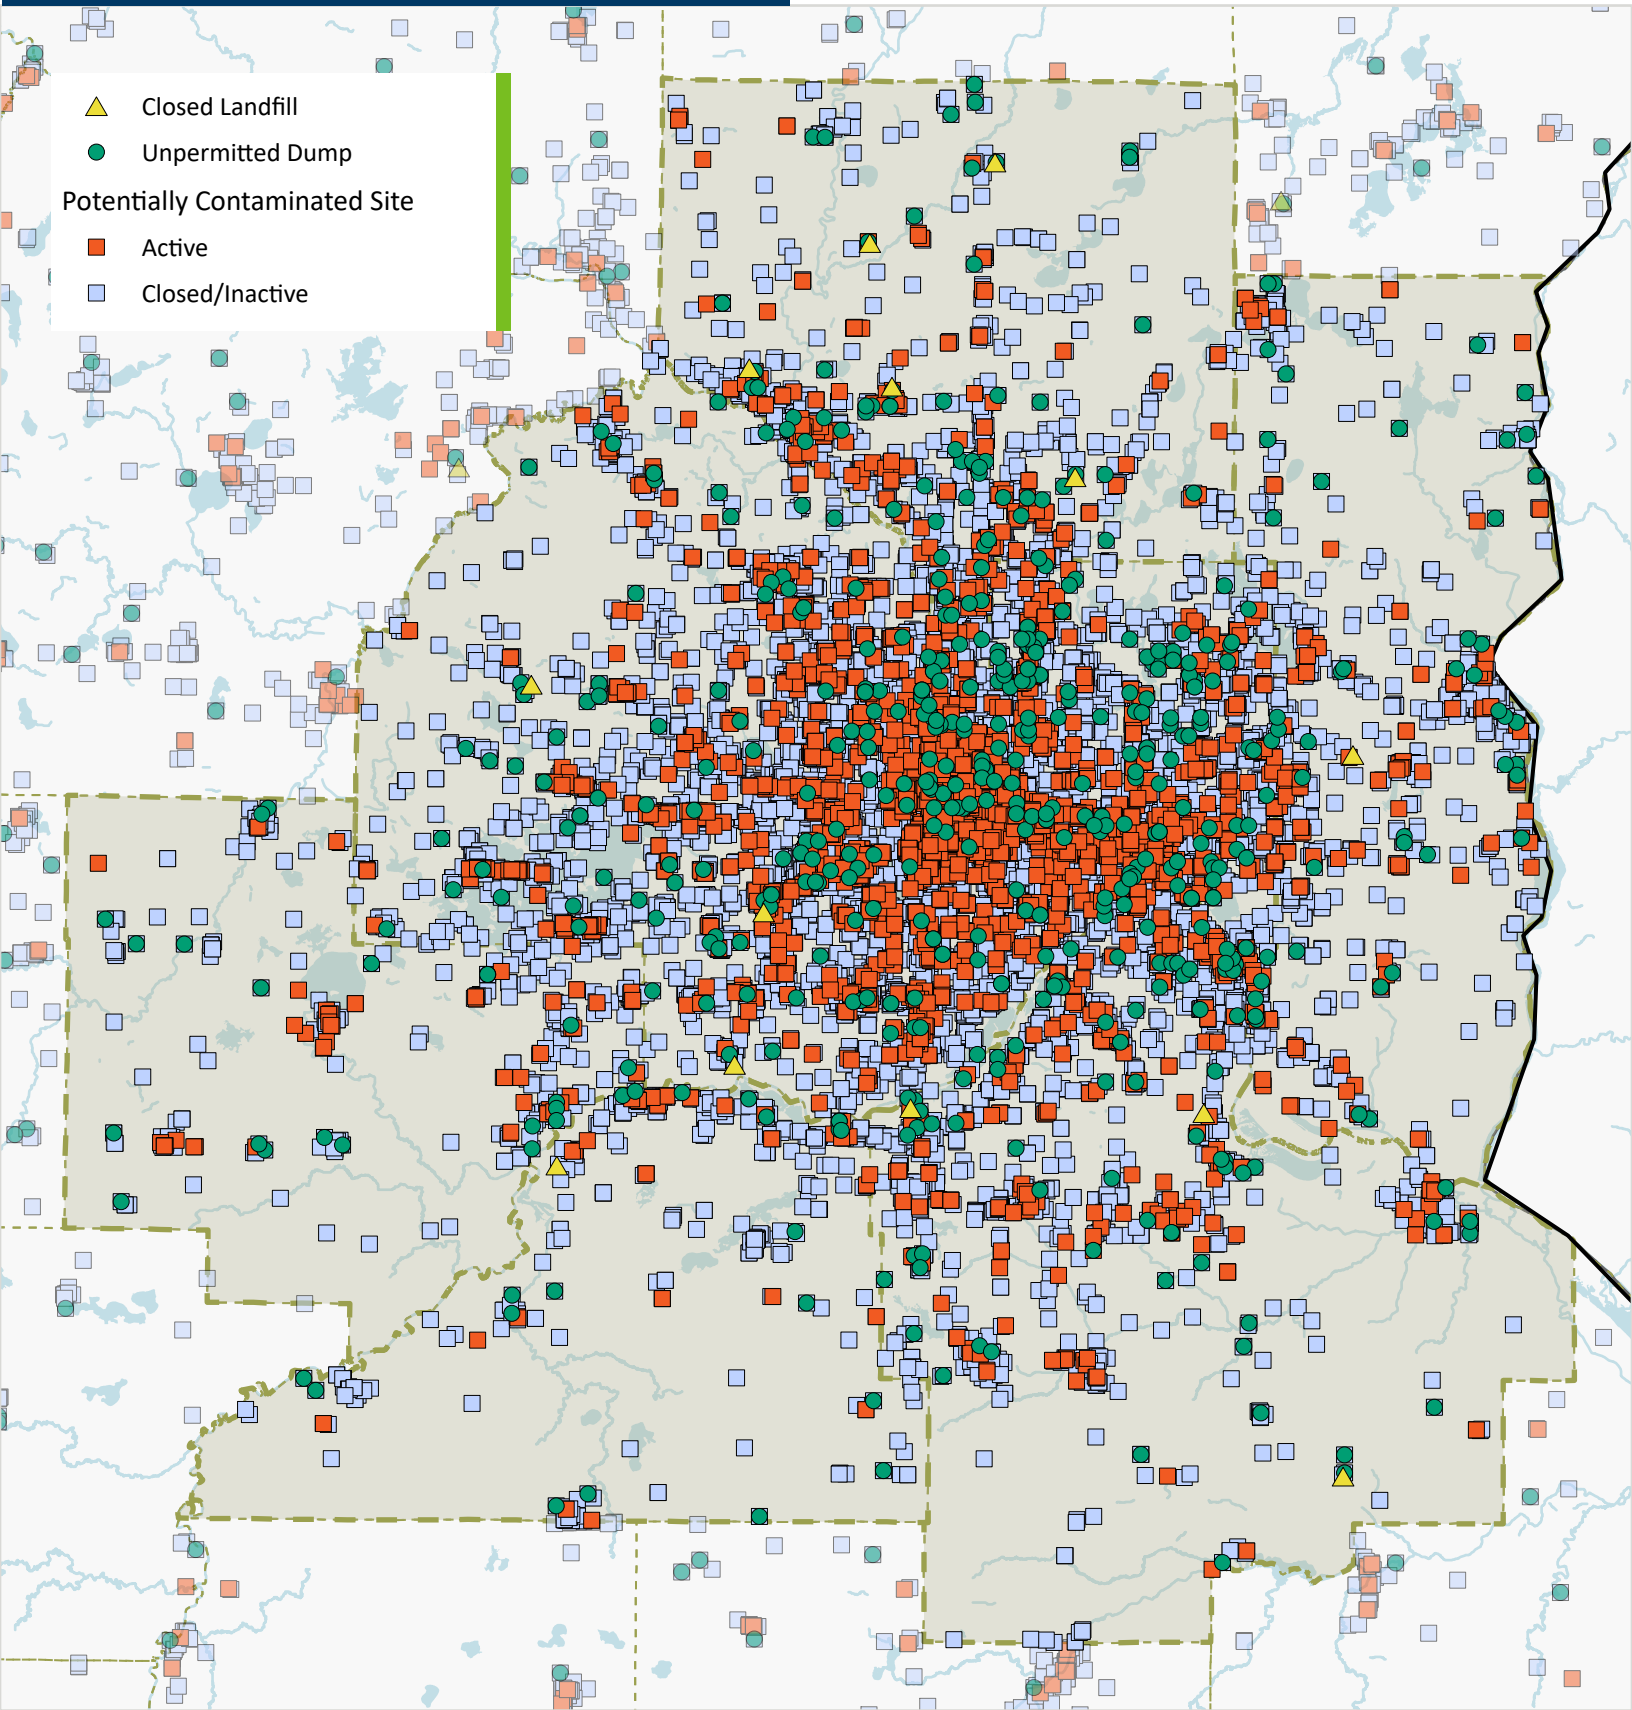

# Closed Landfills, Unpermitted Dumps and All Potentially Contaminated Sites in the Twin Cities 7-County Metro Area

# Closed Landfills, Unpermitted Dumps and All Potentially Contaminated Sites in Minnesota