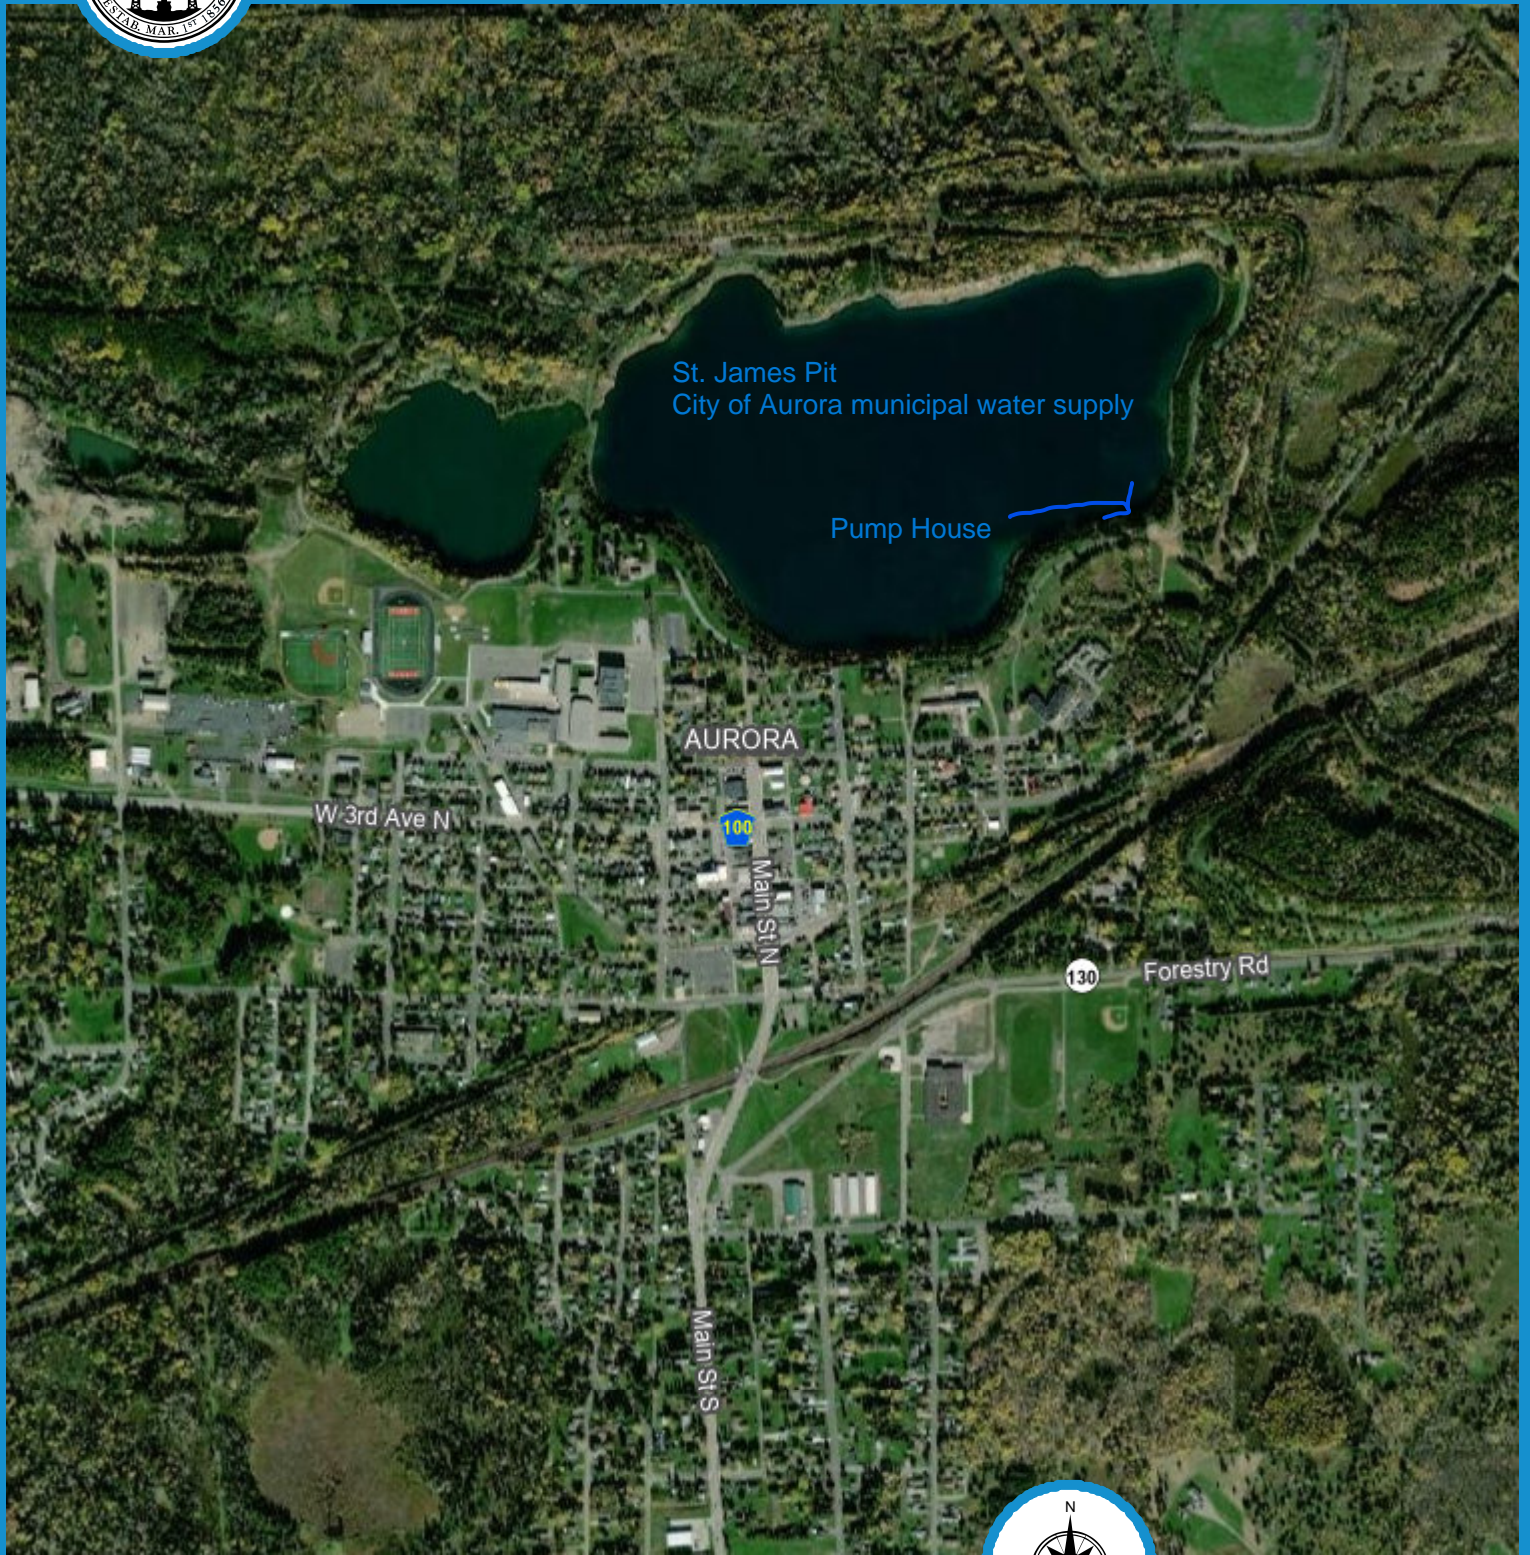

# County Land Explorer

St. Louis County, Minnesota

## Aurora St. James Pit

default author

Map created using County Land Explorer  
[www.stlouiscountymn.gov/explorer](http://www.stlouiscountymn.gov/explorer)

### Disclaimer

This is a compilation of records as they appear in the Saint Louis County Offices affecting the area shown. This drawing is to be used only for reference purposes and the County is not responsible for any inaccuracies herein