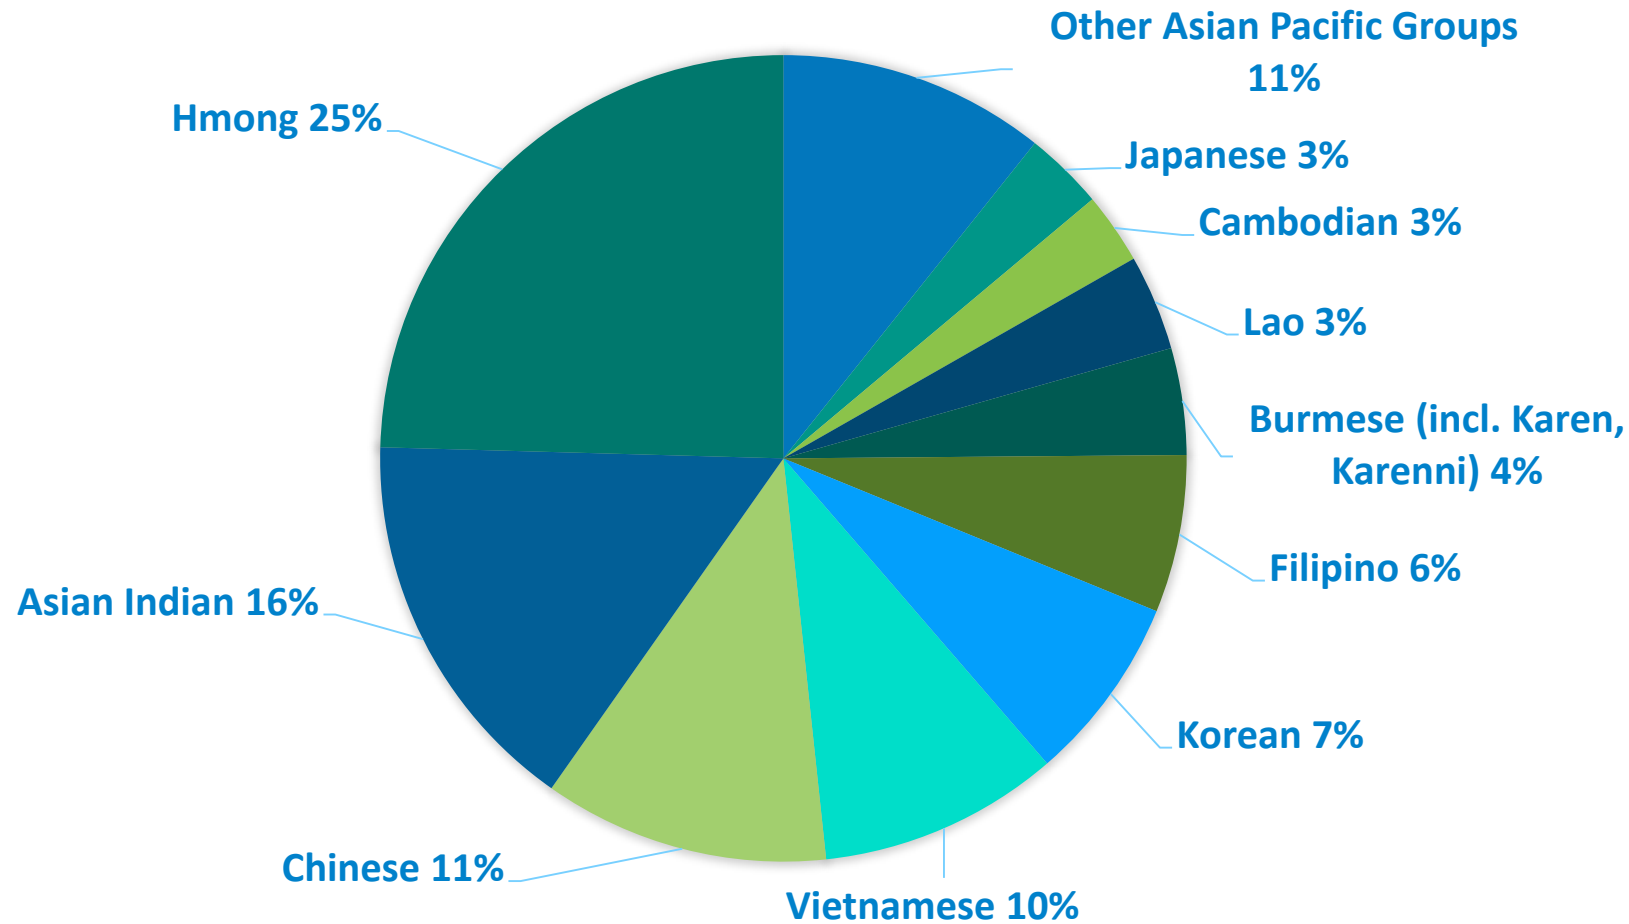

Council on Asian Pacific Minnesotans

A state agency since 1985

August 25, 2021

Asian Pacific Minnesota: Population by Communities

Total APM
Population
367,091

Asian Pacific Minnesota: English Proficiency

Asian Pacific Minnesota: Spread

Cities with the highest concentrations of Asian Pacific Minnesotans residents

Asian Pacific Minnesota: Growth

Percent Change in Asian Population Since 2010

Percent Change in Pacific Islander Population Since 2010