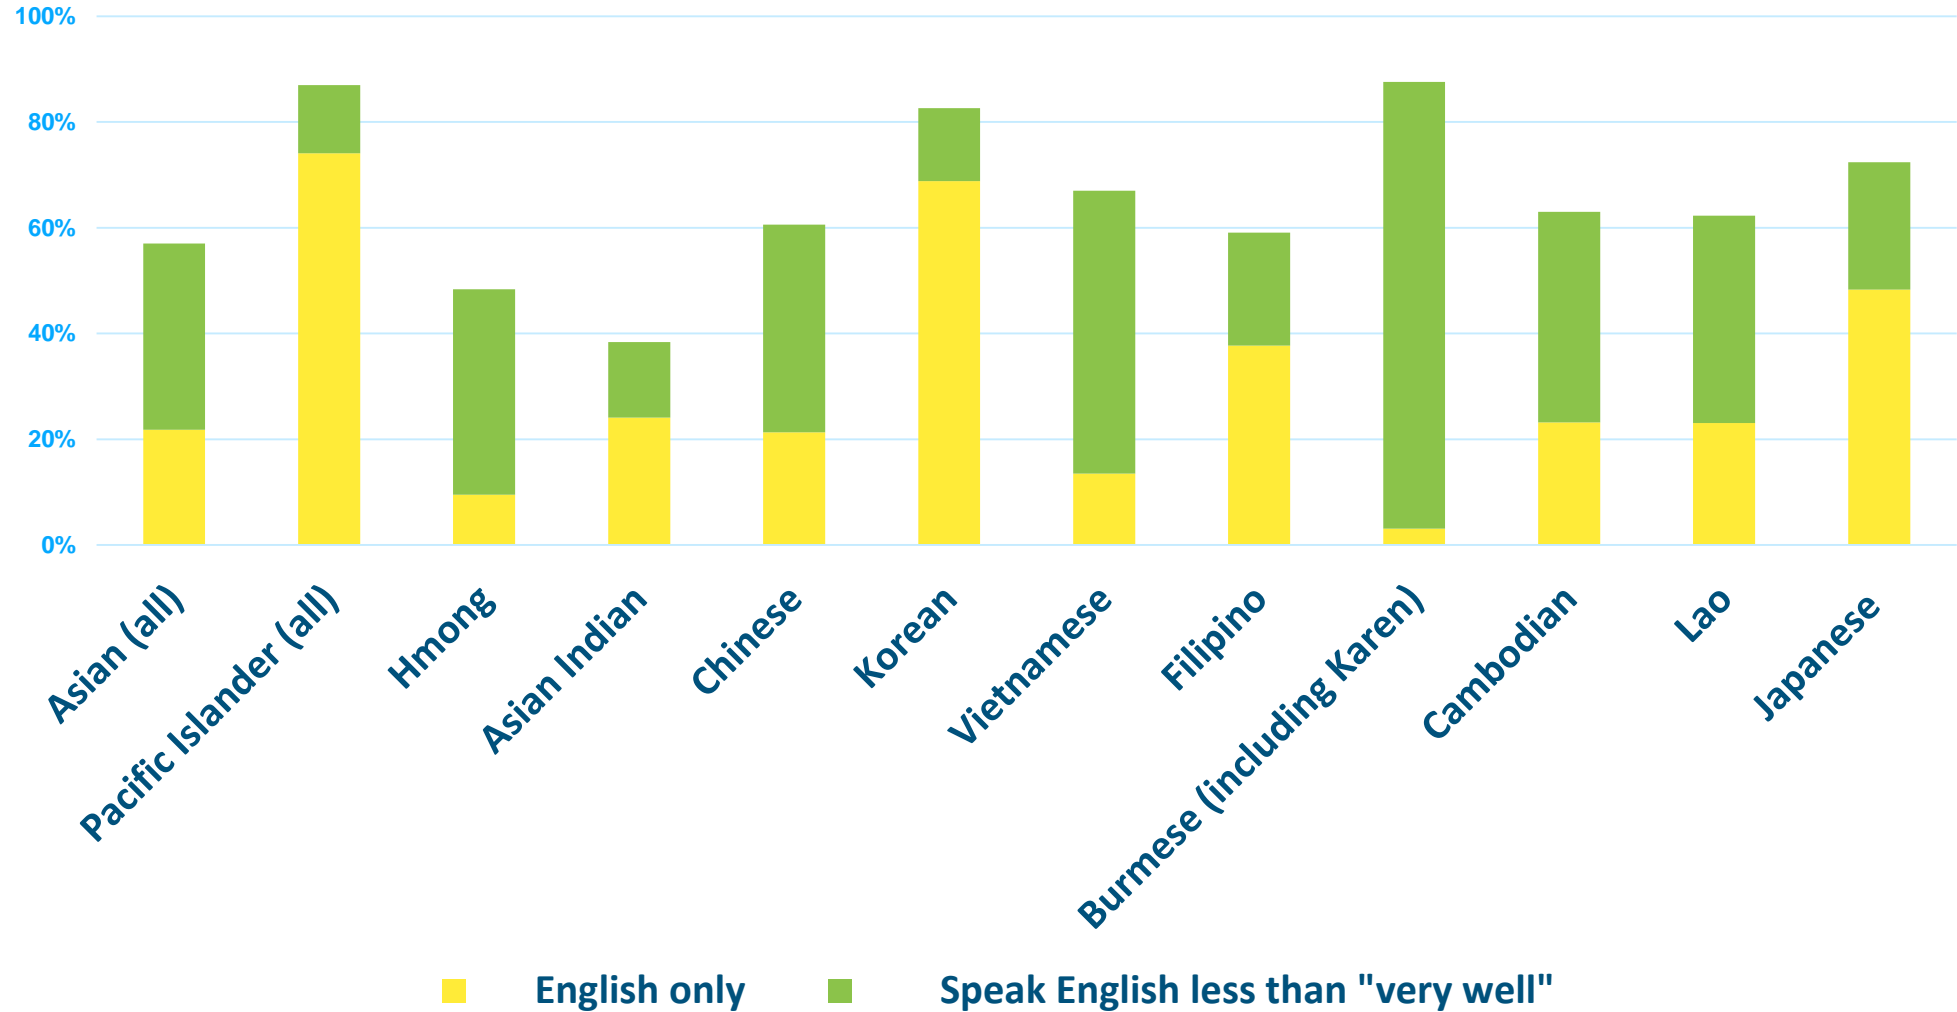

Council on Asian Pacific Minnesotans

A state agency since 1985

August 25, 2021

Asian Pacific Minnesota: Population by Communities

Total APM
Population
367,091

Asian Pacific Minnesota: English Proficiency

Asian Pacific Minnesota: Spread

Cities with the highest concentrations of Asian Pacific Minnesotans residents

Asian Pacific Minnesota: Growth

Percent Change in Asian Population Since 2010

Percent Change in Pacific Islander Population Since 2010