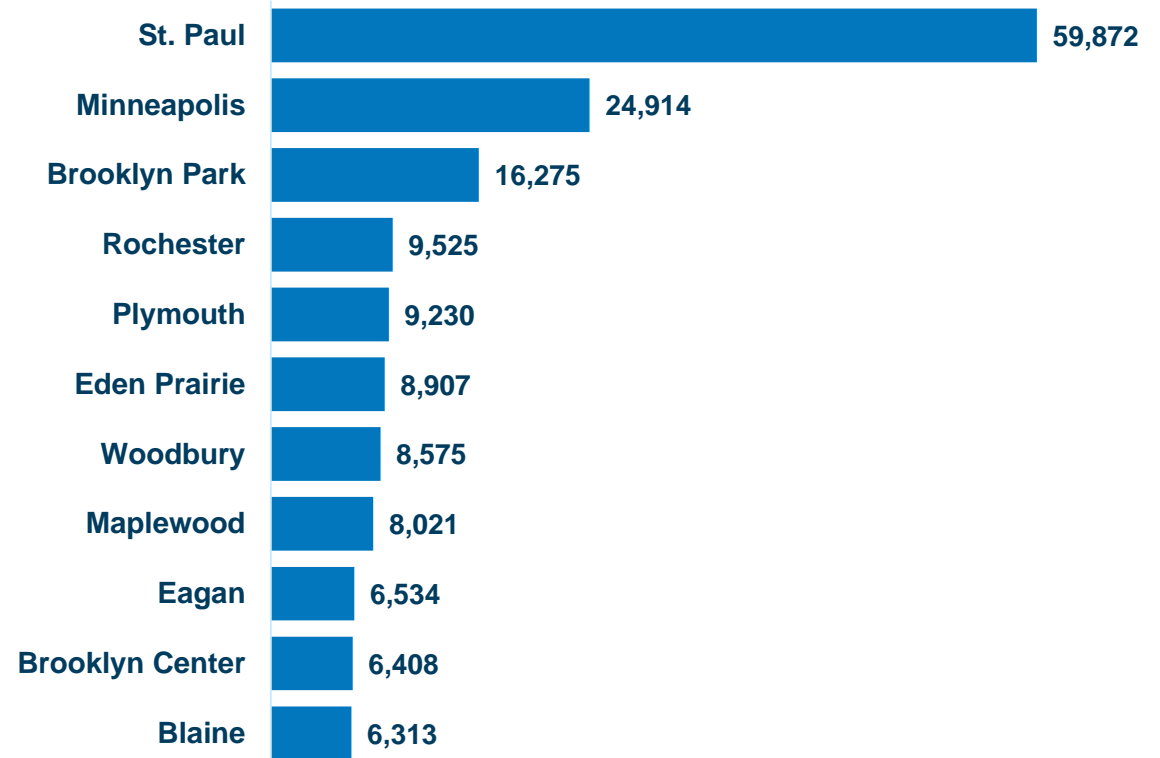

Council on Asian Pacific Minnesotans

A state agency since 1985

August 25, 2021

Asian Pacific Minnesota: Population by Communities

Total APM
Population
367,091

Asian Pacific Minnesota: English Proficiency

Asian Pacific Minnesota: Spread

Cities with the highest concentrations of Asian Pacific Minnesotans residents

Asian Pacific Minnesota: Growth

Percent Change in Asian Population Since 2010

Percent Change in Pacific Islander Population Since 2010