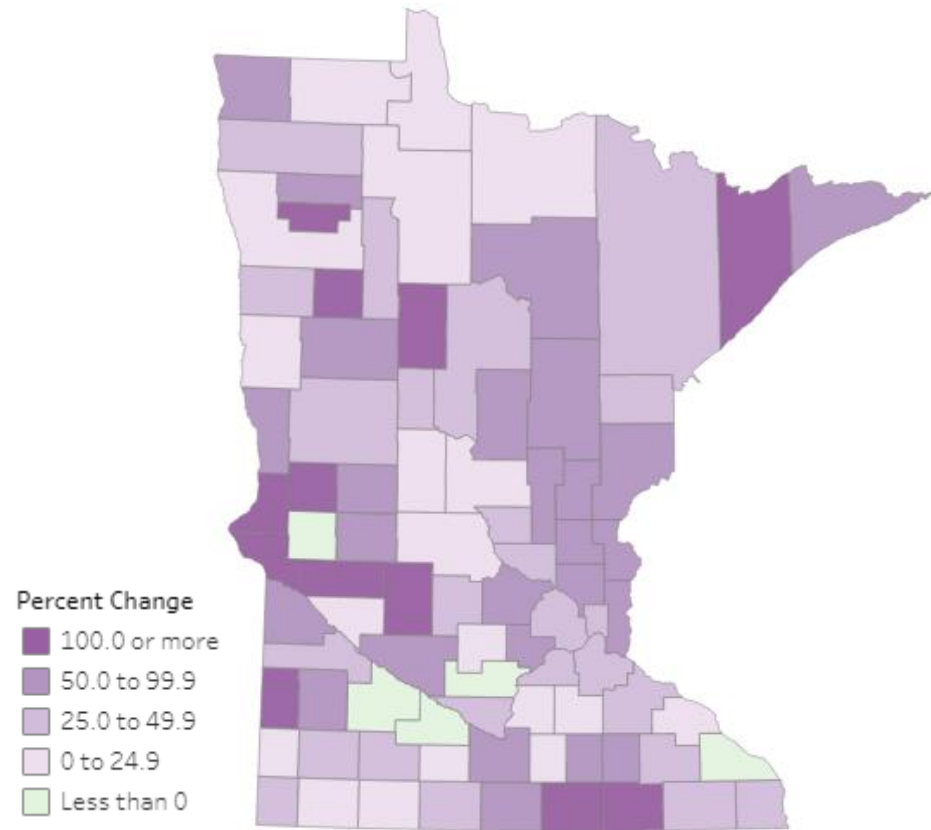

Council on Asian Pacific Minnesotans

A state agency since 1985

August 25, 2021

Asian Pacific Minnesota: Population by Communities

Total APM
Population
367,091

Asian Pacific Minnesota: English Proficiency

Asian Pacific Minnesota: Spread

Cities with the highest concentrations of Asian Pacific Minnesotans residents

Asian Pacific Minnesota: Growth

Percent Change in Asian Population Since 2010

Percent Change in Pacific Islander Population Since 2010