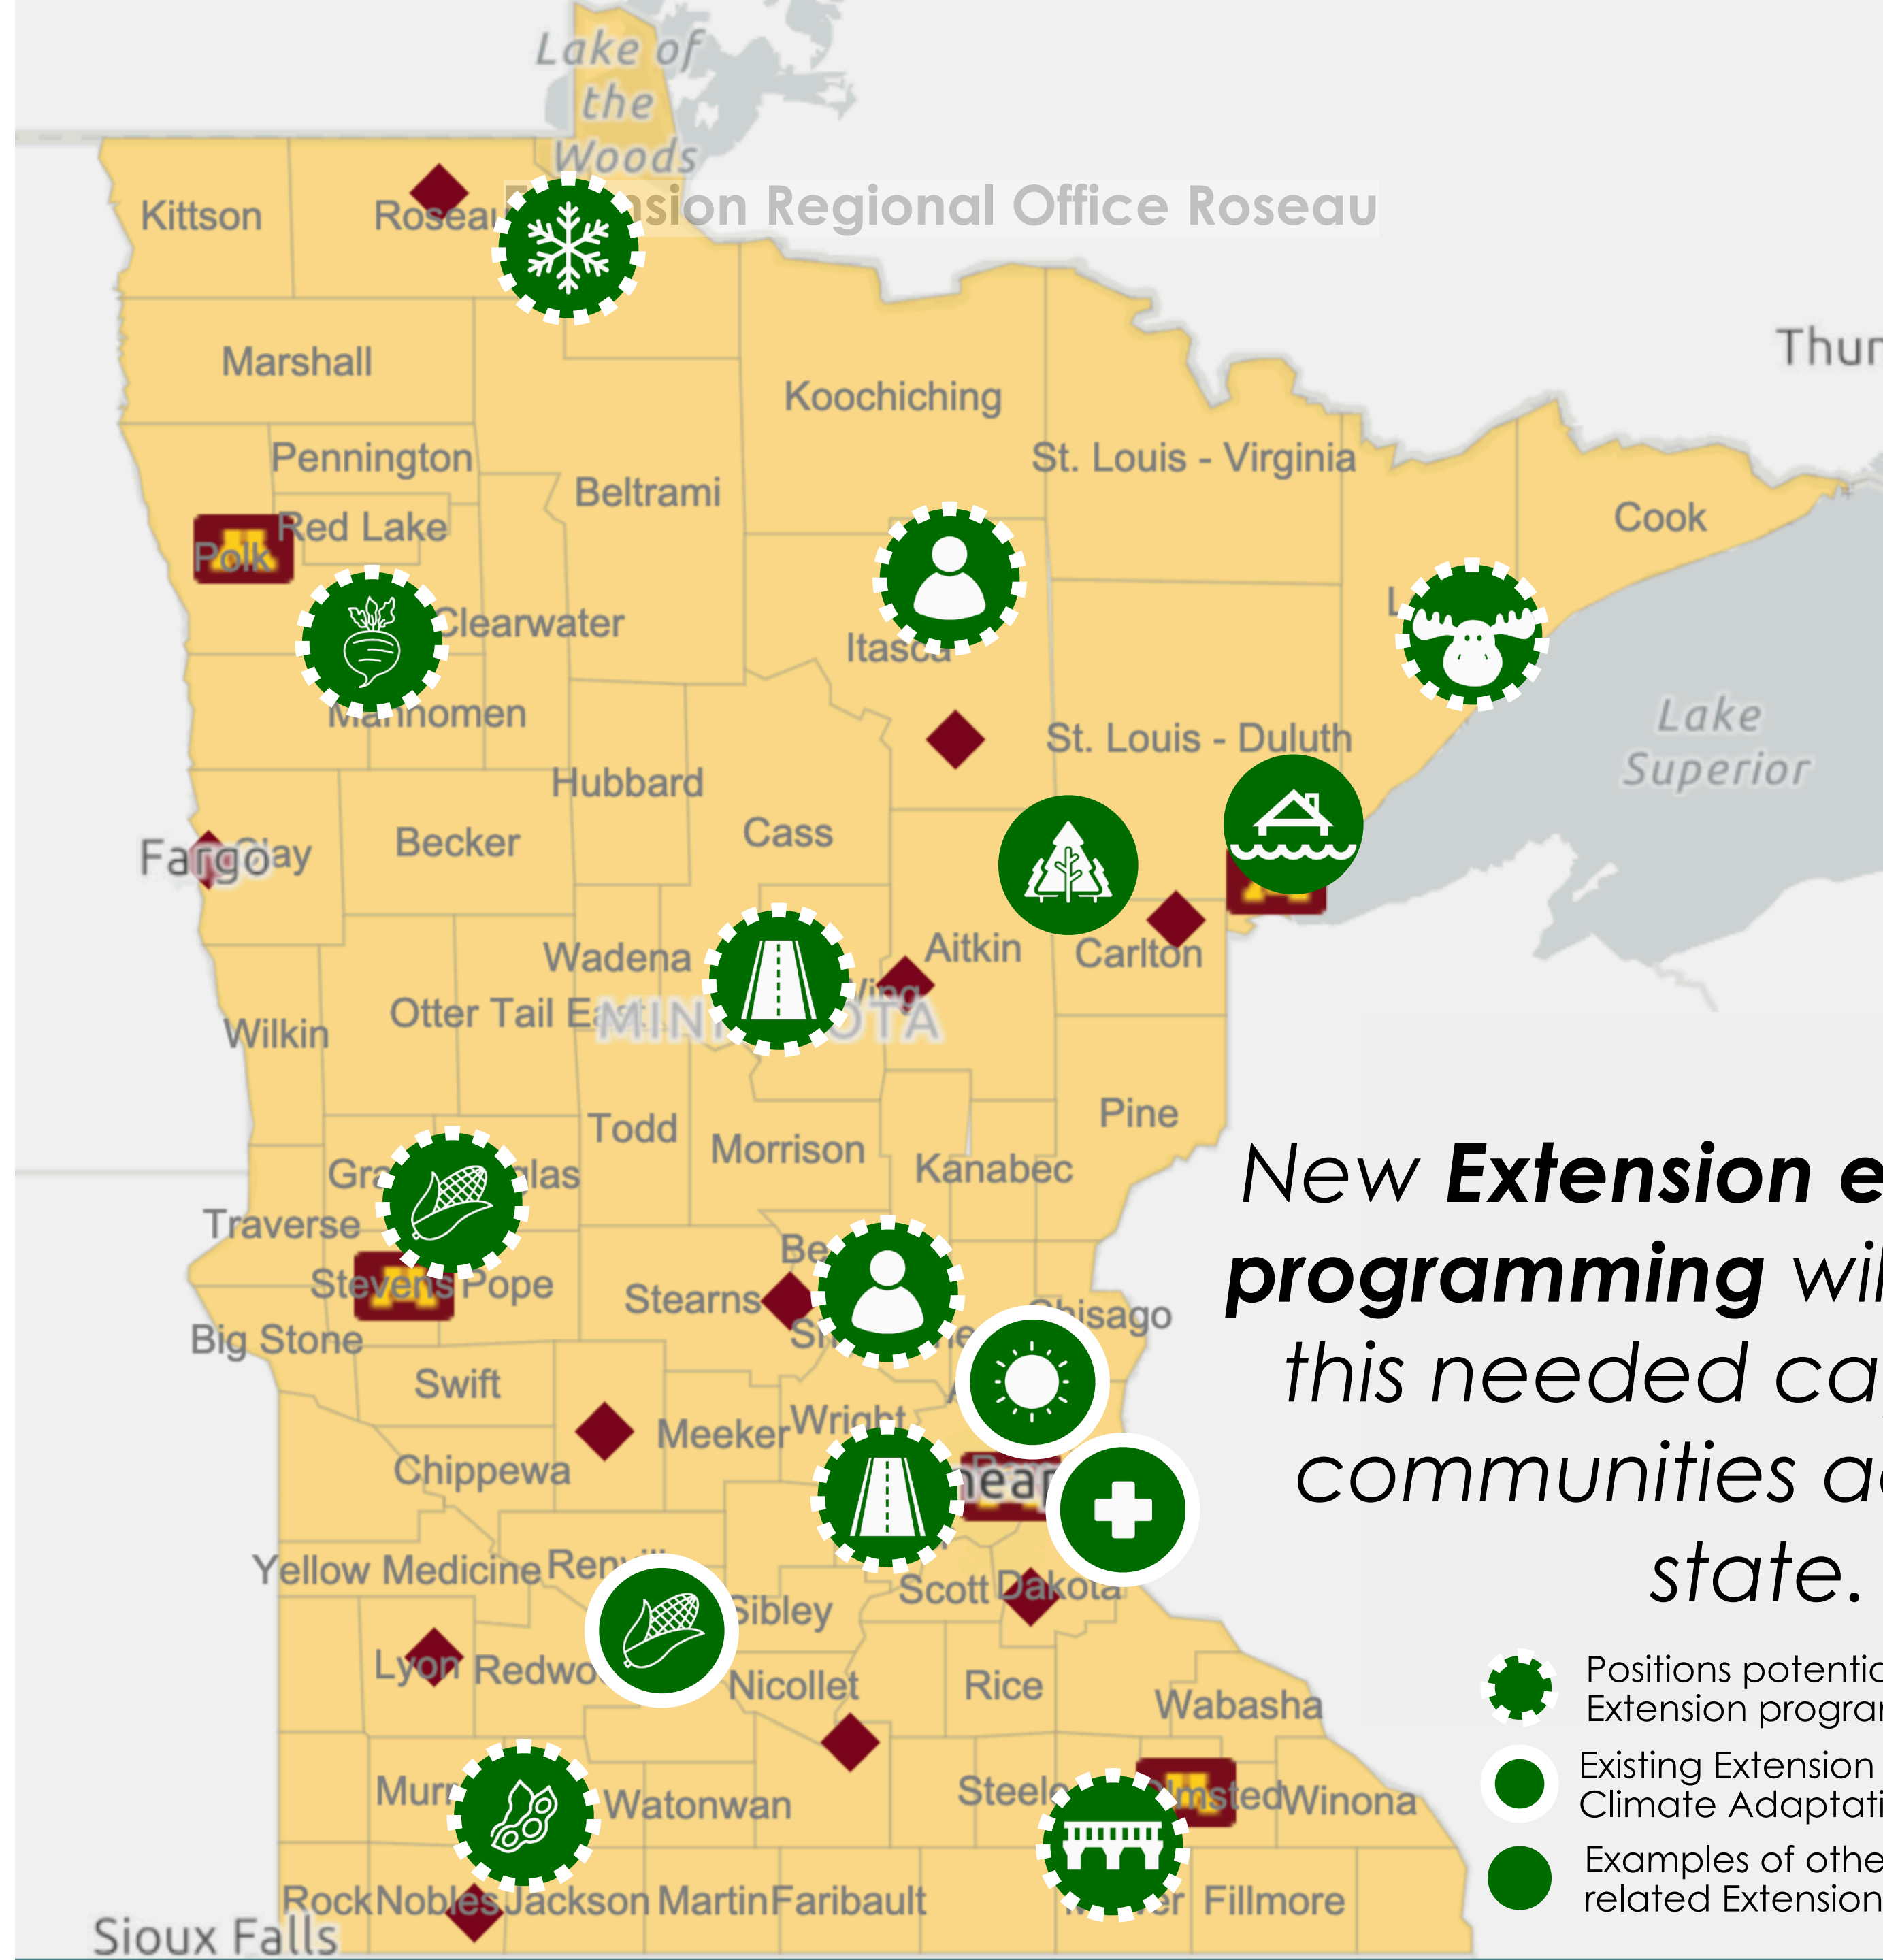

Minnesota Climate  
Adaptation Partnership

UNIVERSITY OF MINNESOTA

MAKING A DIFFERENCE IN MINNESOTA: ENVIRONMENT + FOOD & AGRICULTURE + COMMUNITIES + FAMILIES + YOUTH

**Effective management of weather-related impacts is essential to the health and well-being of Minnesota residents, industries, landscapes, cultures, and economy.**

# Expanding Extension's Current Expertise & Impact

We need to enhance the capacity of the State's agricultural sector, land and resource managers, and communities to manage their unique weather- and climate-related risks & vulnerabilities.

*New Extension expertise & programming will help add this needed capacity to communities across the state.*

- Positions potentially added through new Extension program
- Existing Extension positions within MN Climate Adaptation Partnership
- Examples of other dedicated resilience-related Extension positions