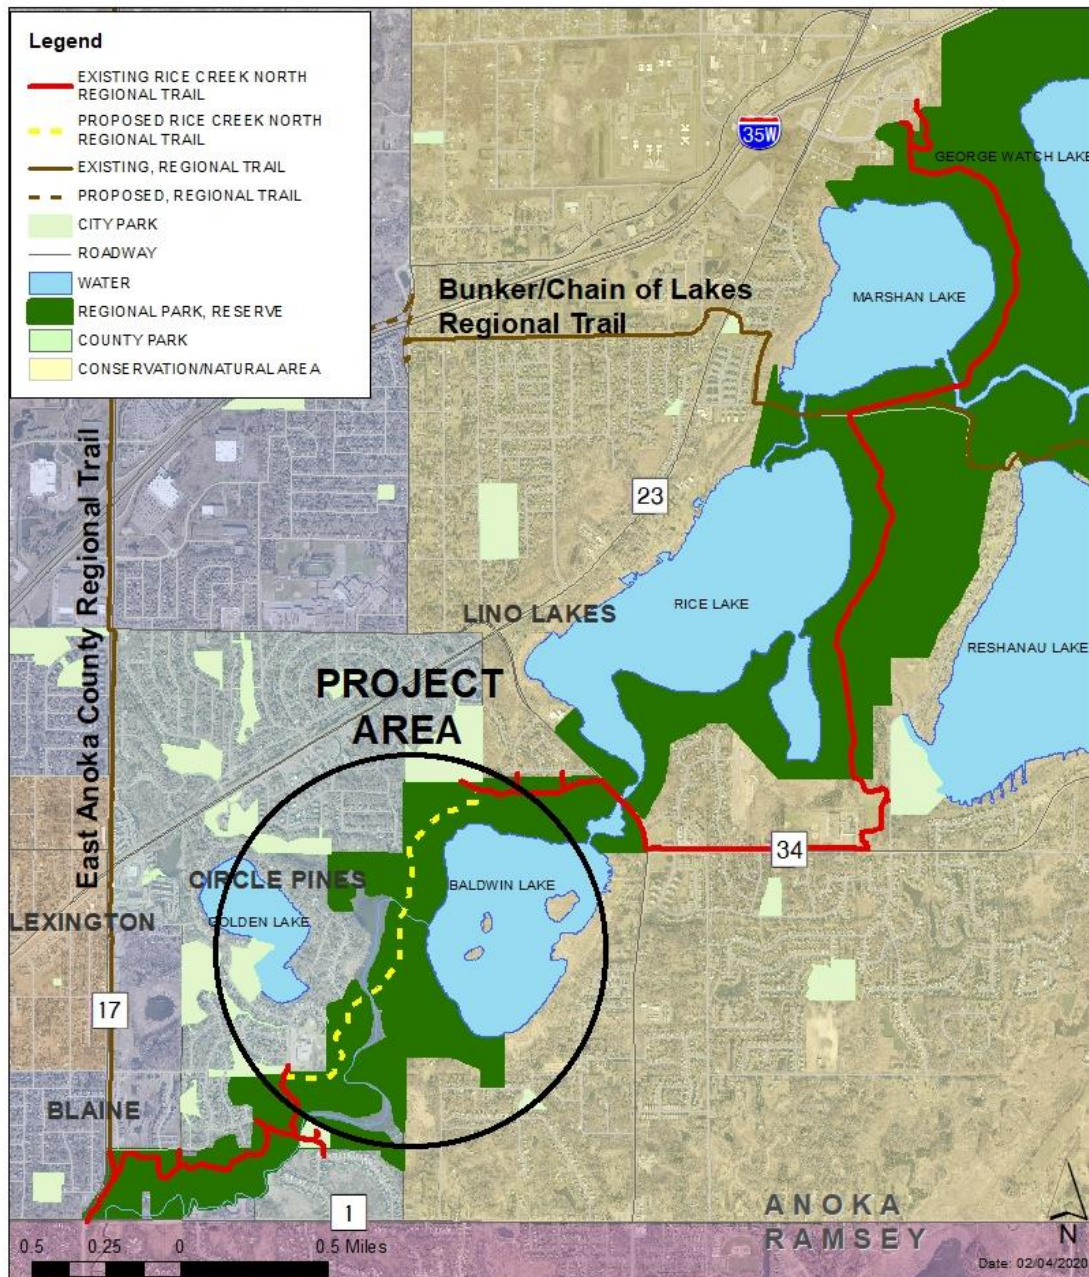

Rice Creek North Regional Trail - The Missing Link

MASTER PLAN

PROPOSED RICE CREEK NORTH REGIONAL TRAIL
CITY CONTEXT

Rice Creek North Regional Trail

- ▶ Part of Rice Creek Trail System
- ▶ 25 miles long
- ▶ Connects to the Mississippi River to the Southwest
- ▶ Connects to Duluth to the North

North Regional Trail

Missing Link

1.5 Mile link along
the scenic Rice
Creek

RICE CREEK NORTH REGIONAL TRAIL
MISSING SEGMENT

0 500 1,000 2,000
Feet

N
Date: 02/07/2020

RICE CREEK NORTH REGIONAL TRAIL
OPTION C

0 500 1,000 2,000
Feet

N
Date: 02/07/2020

Missing Link

- 10' wide paved trail
- Completely off-road
- Traverses close to the creek
- 2 Bridges
- 2 Boardwalks

Pedestrian Bridge Example

Boardwalk Example

Rice Creek North Regional Trail